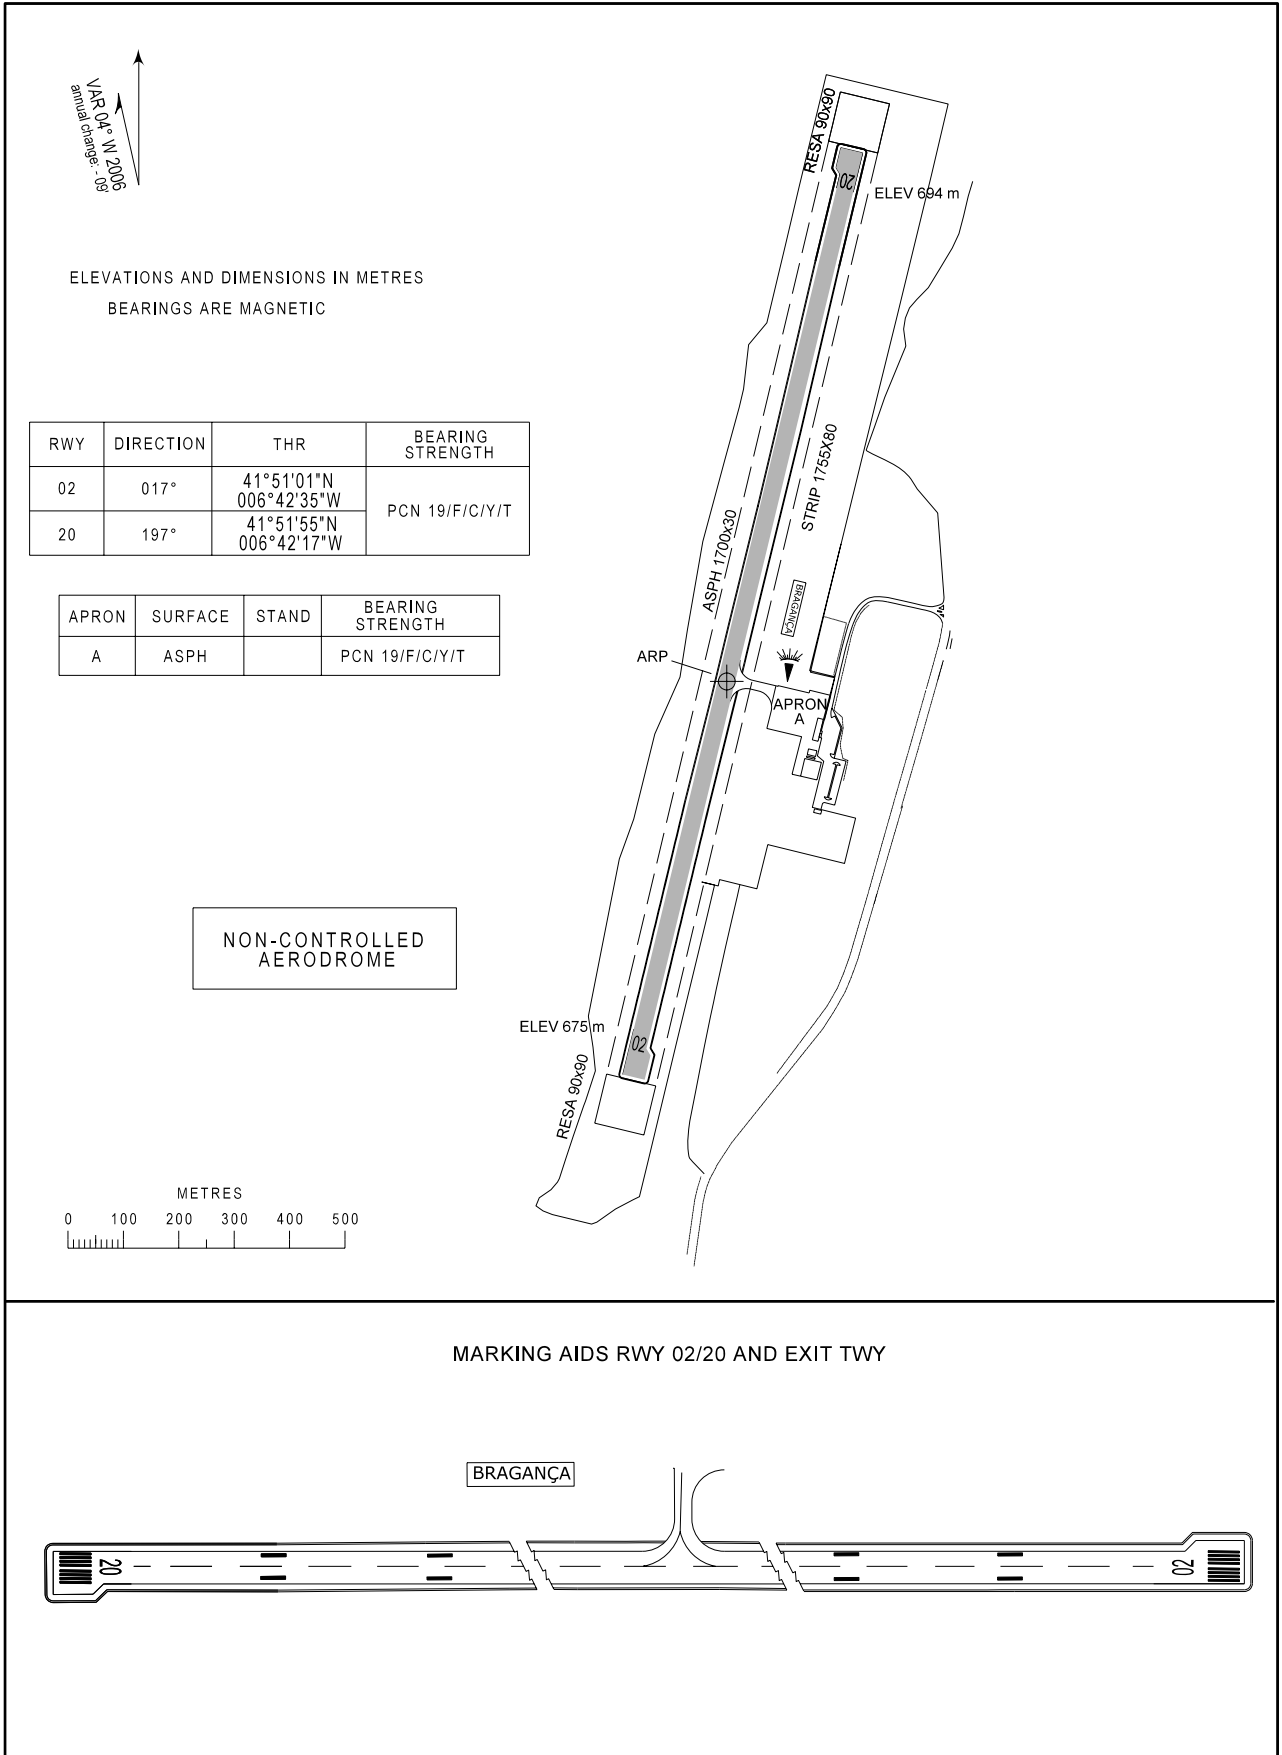

AERODROME CHART - ICAO 41°51'24"N ELEV 694 m  
006°42'27"W

AFIS	122.300
ACC	132.300

BRAGANÇA / LPBG

Editorial corrections

THIS PAGE INTENTIONALLY LEFT BLANK