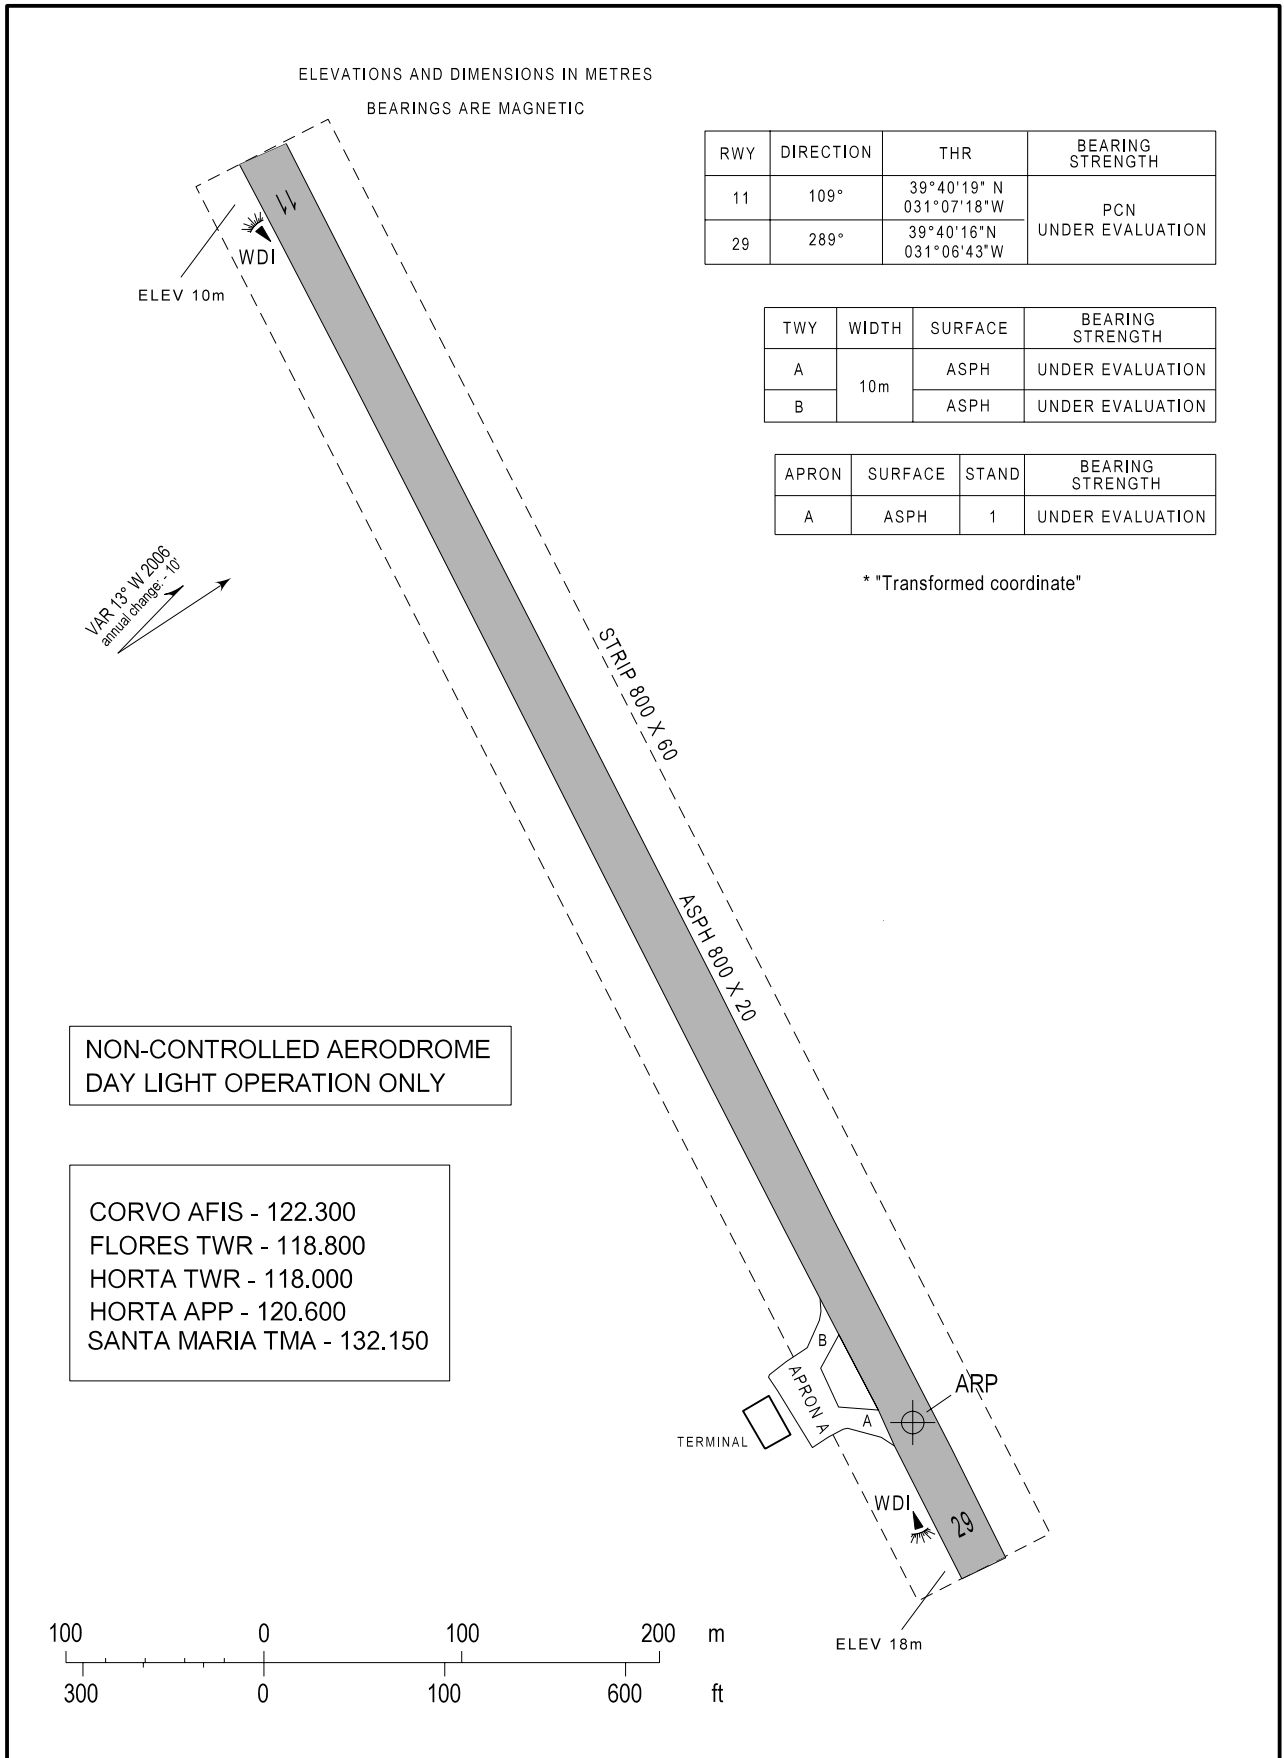

AERODROME CHART - ICAO  $39^{\circ}40'15''N$  \*  $031^{\circ}06'46''W$  \* ELEV 19m

CORVO / LPCR

THIS PAGE INTENTIONALLY LEFT BLANK