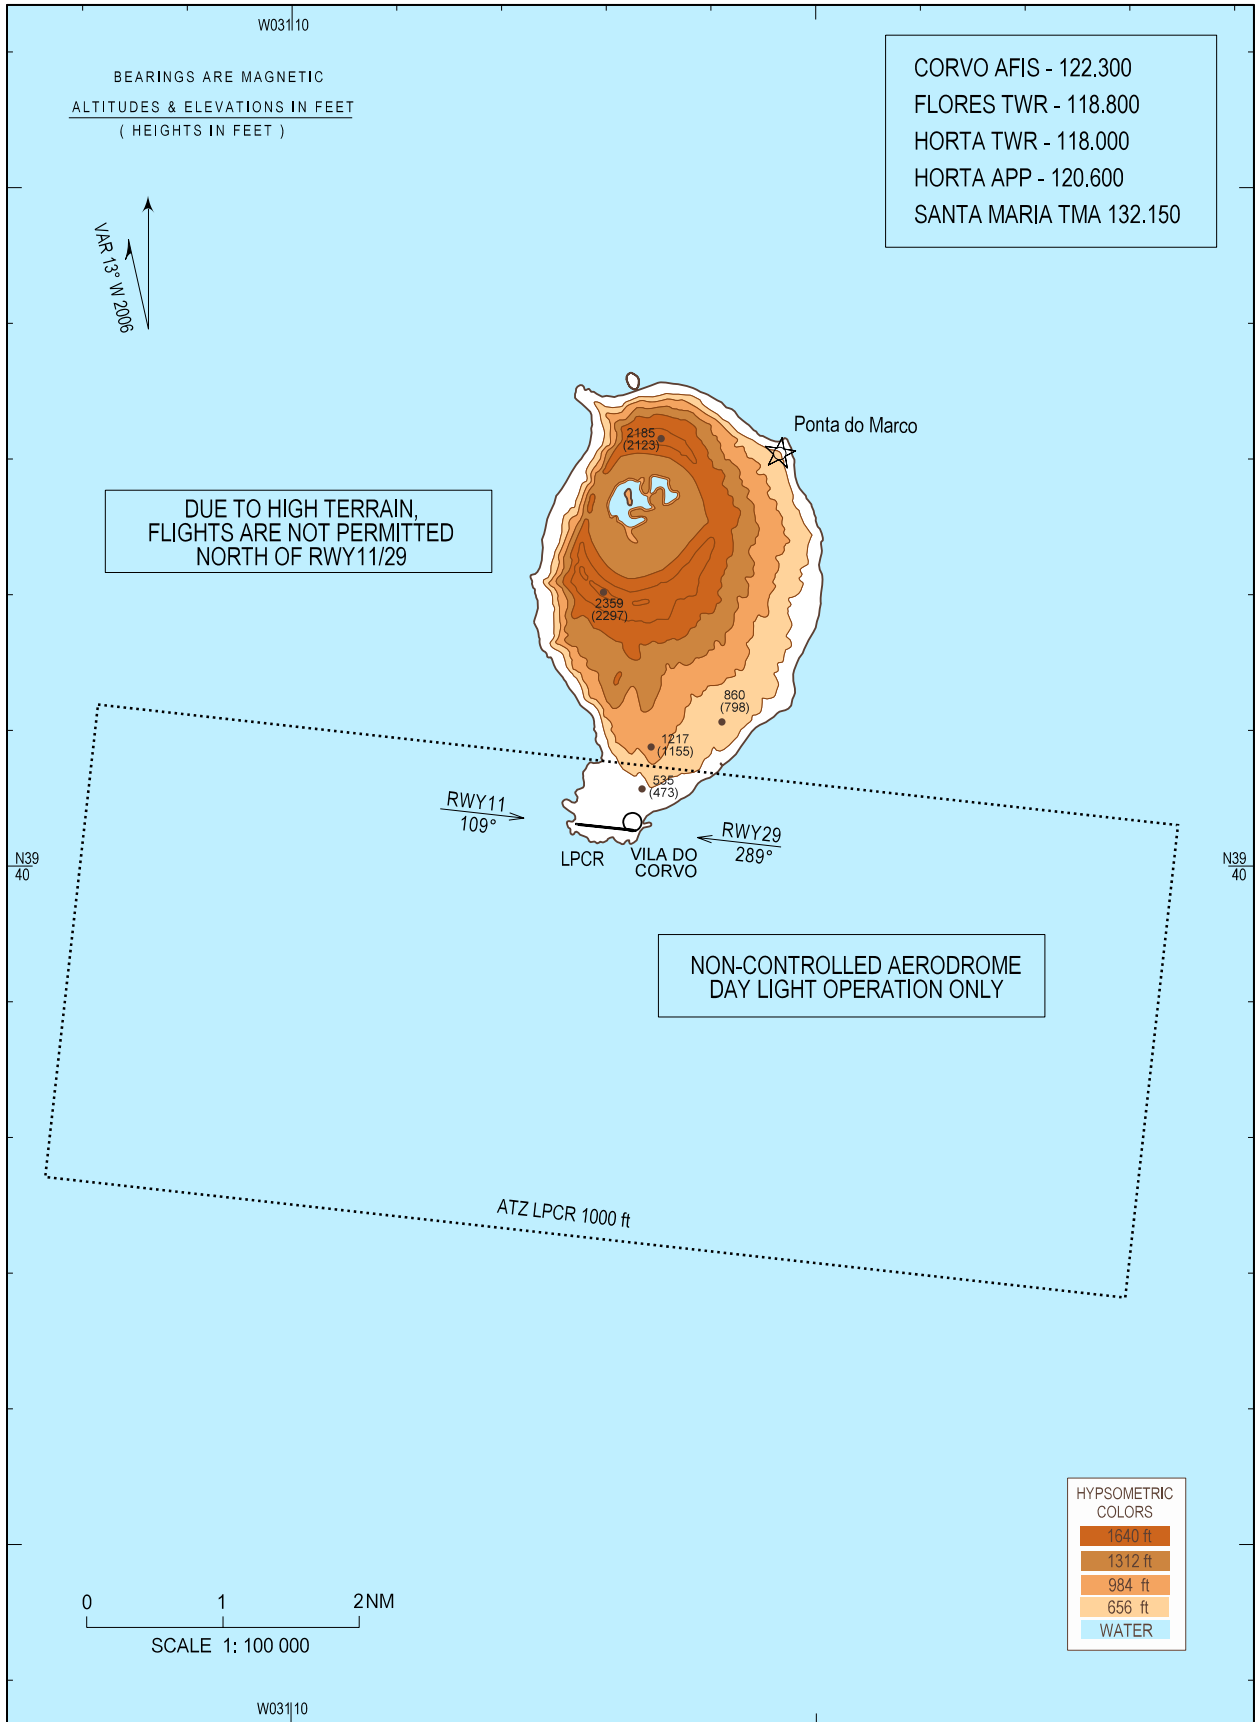

VISUAL  
APPROACH  
CHART - ICAO

AD ELEV 62 ft  
HEIGHTS RELATED  
TO AD ELEV

CORVO  
LPCR

LPCR ATZ Implemented