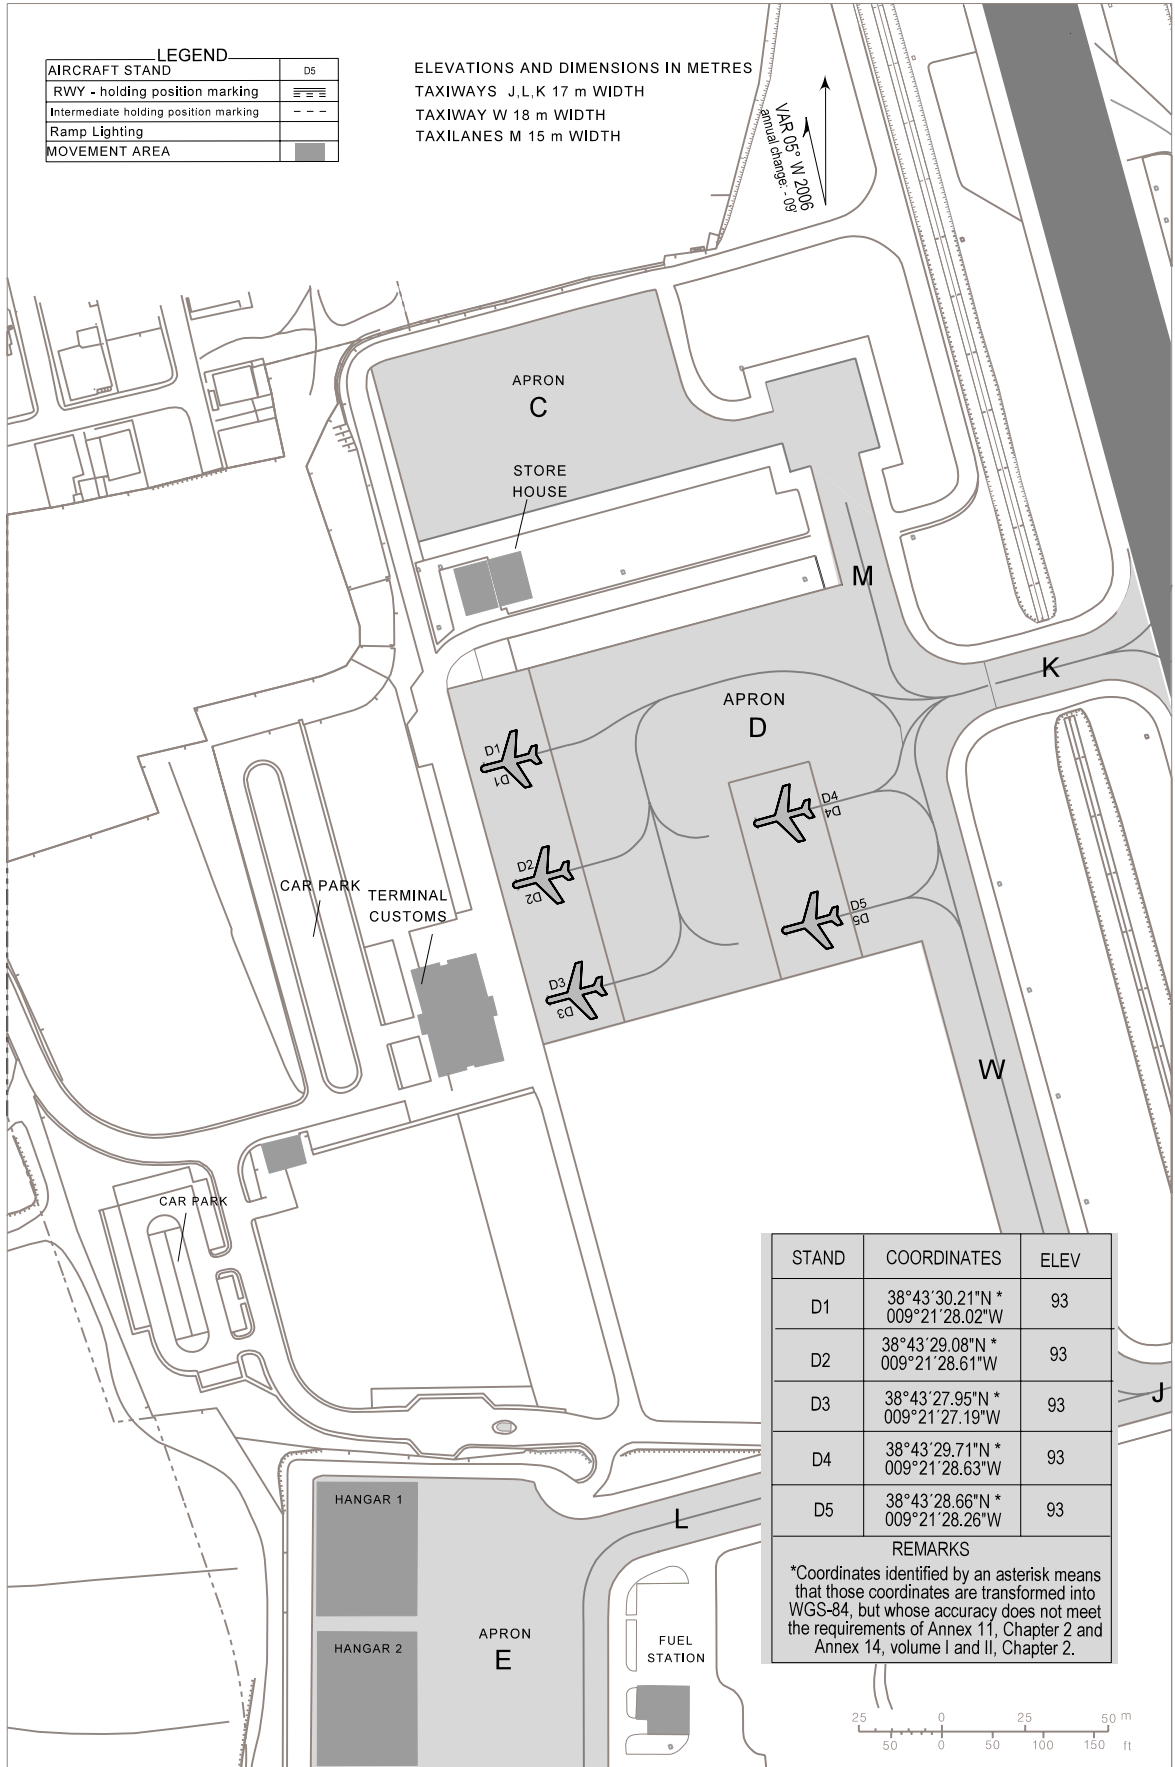

AIRCRAFT PARKING/
DOCKING CHART-ICAO

APRON ELEV
C 94 m, D 93 m, E 91 m

TWR 120.300
SMC 121.825

CASCAIS

Heliport Withdrawn

THIS PAGE INTENTIONALLY LEFT BLANK