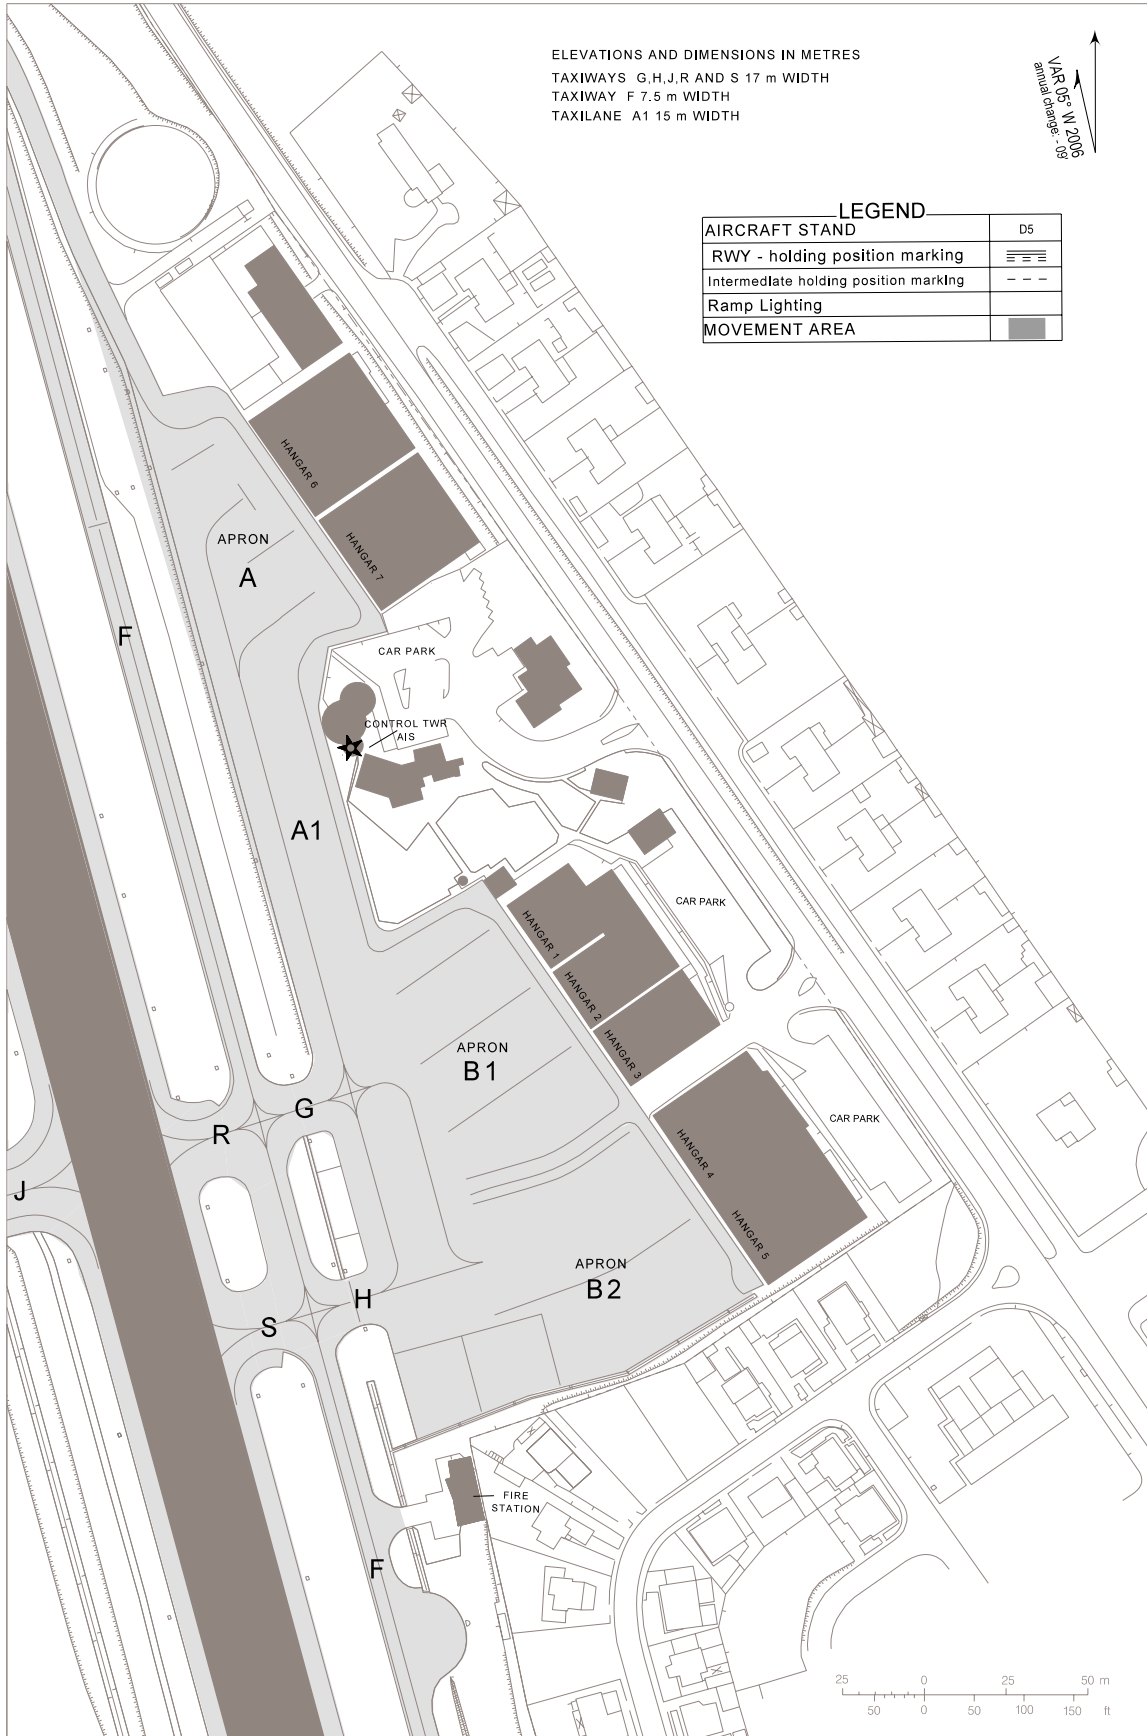

I

AIRCRAFT PARKING/  
DOCKING CHART-ICAO

APRON ELEV  
A 97 m, A1 95 m, B1, B2 94 m

TWR 120.300  
SMC 121.825

CASCAIS

Inserted Magnetic declination.

THIS PAGE INTENTIONALLY LEFT BLANK