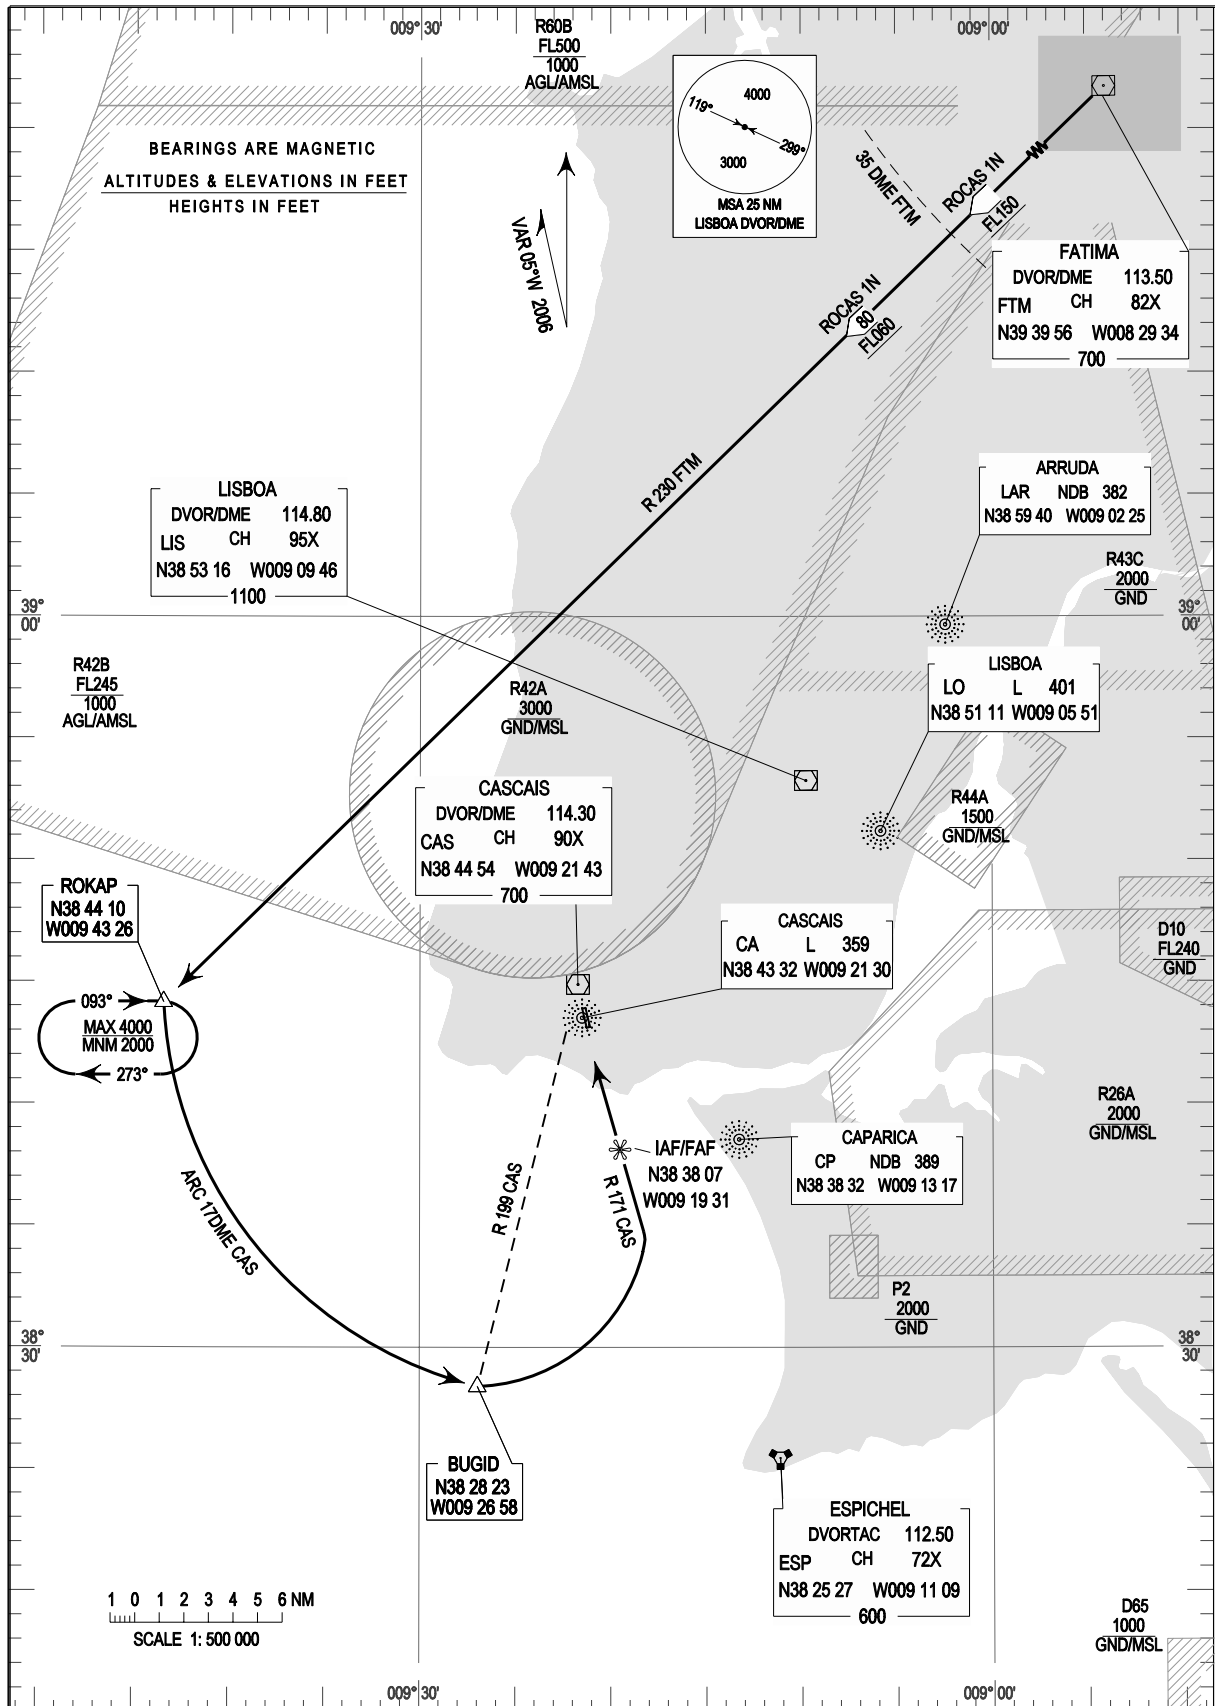

STANDARD ARRIVAL CHART -  
INSTRUMENT (STAR) - ICAO

CASCAIS ( LPCS )  
RWY 35

TRANSITION ALTITUDE 4000  
LISBOA APP 119.100  
CASCAIS TWR 120.300

ROCAS 1N

Danger Area LPD65 Inserted

THIS PAGE INTENTIONALLY LEFT BLANK