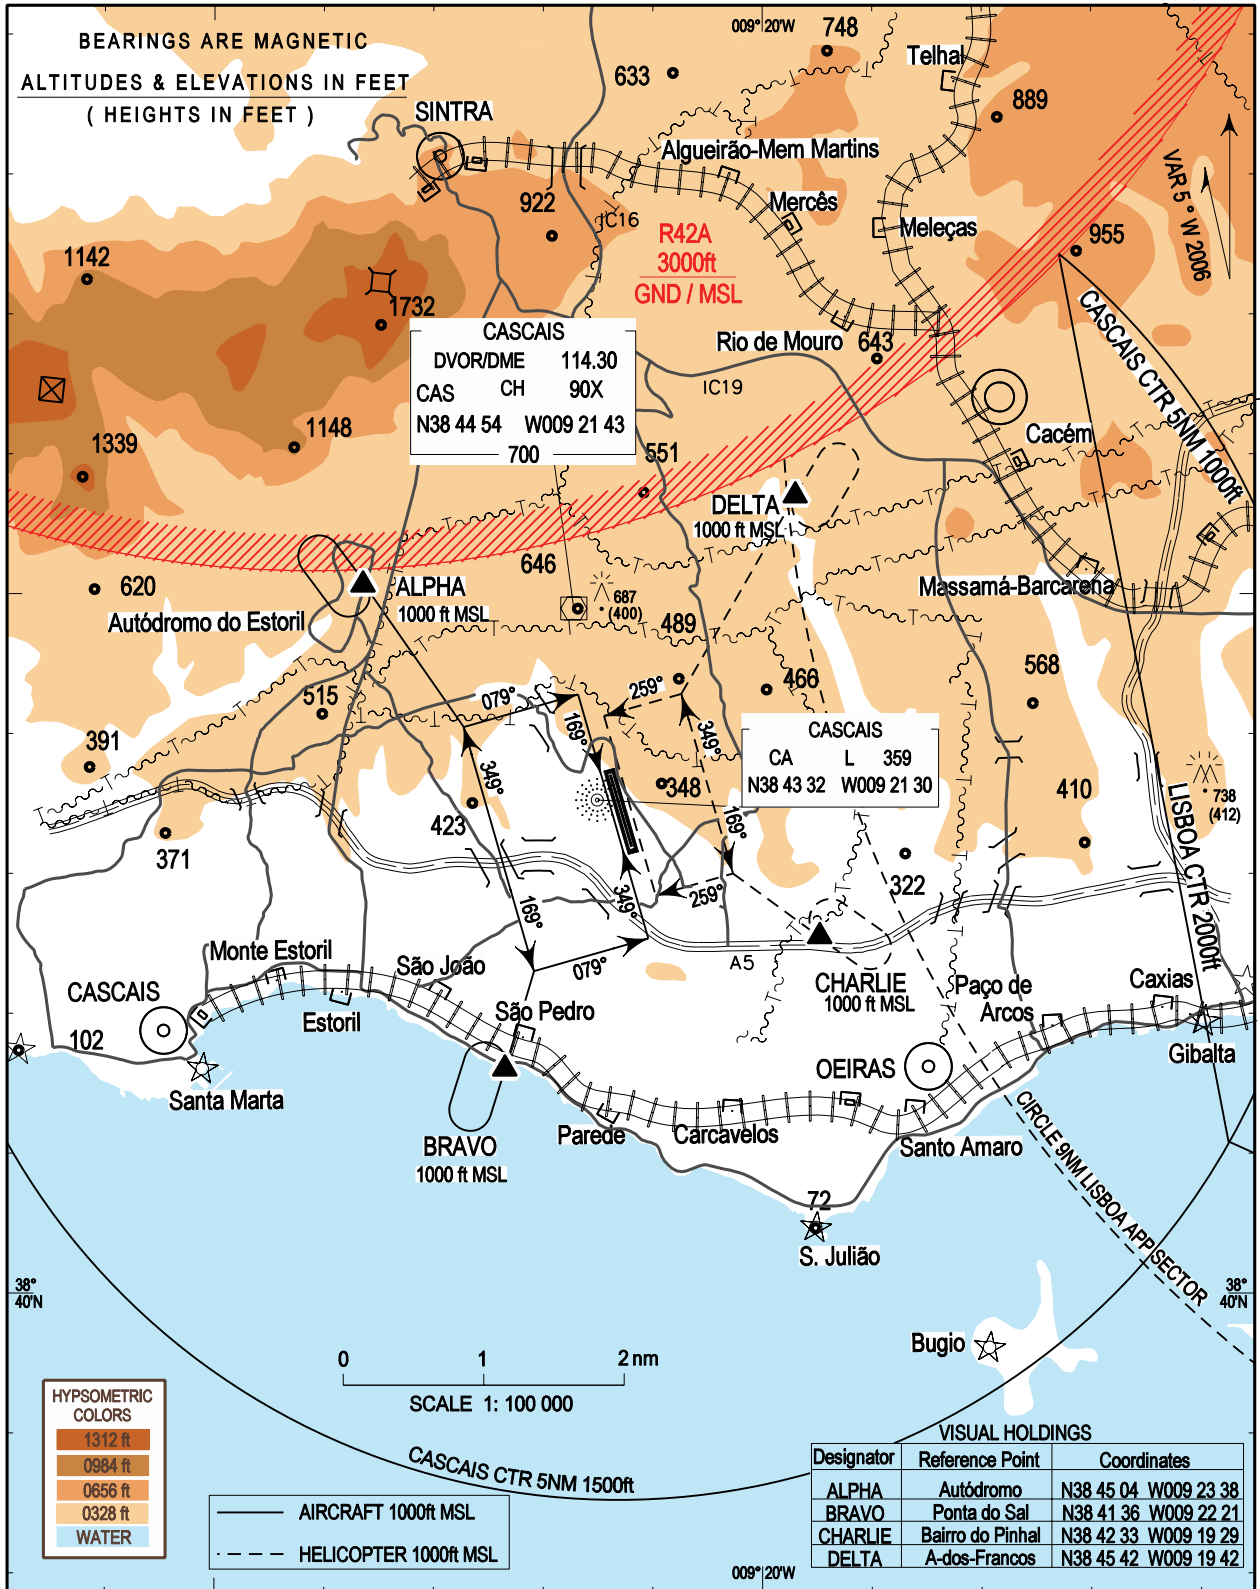

**VISUAL
APPROACH
CHART - ICAO**

AD ELEV 326 ft
HEIGHTS RELATED
TO AD ELEV

APP 119.100
TWR 120.300

**CASCAIS/TIRES
LPCS**

Dme elevation changed

THIS PAGE INTENTIONALLY LEFT BLANK