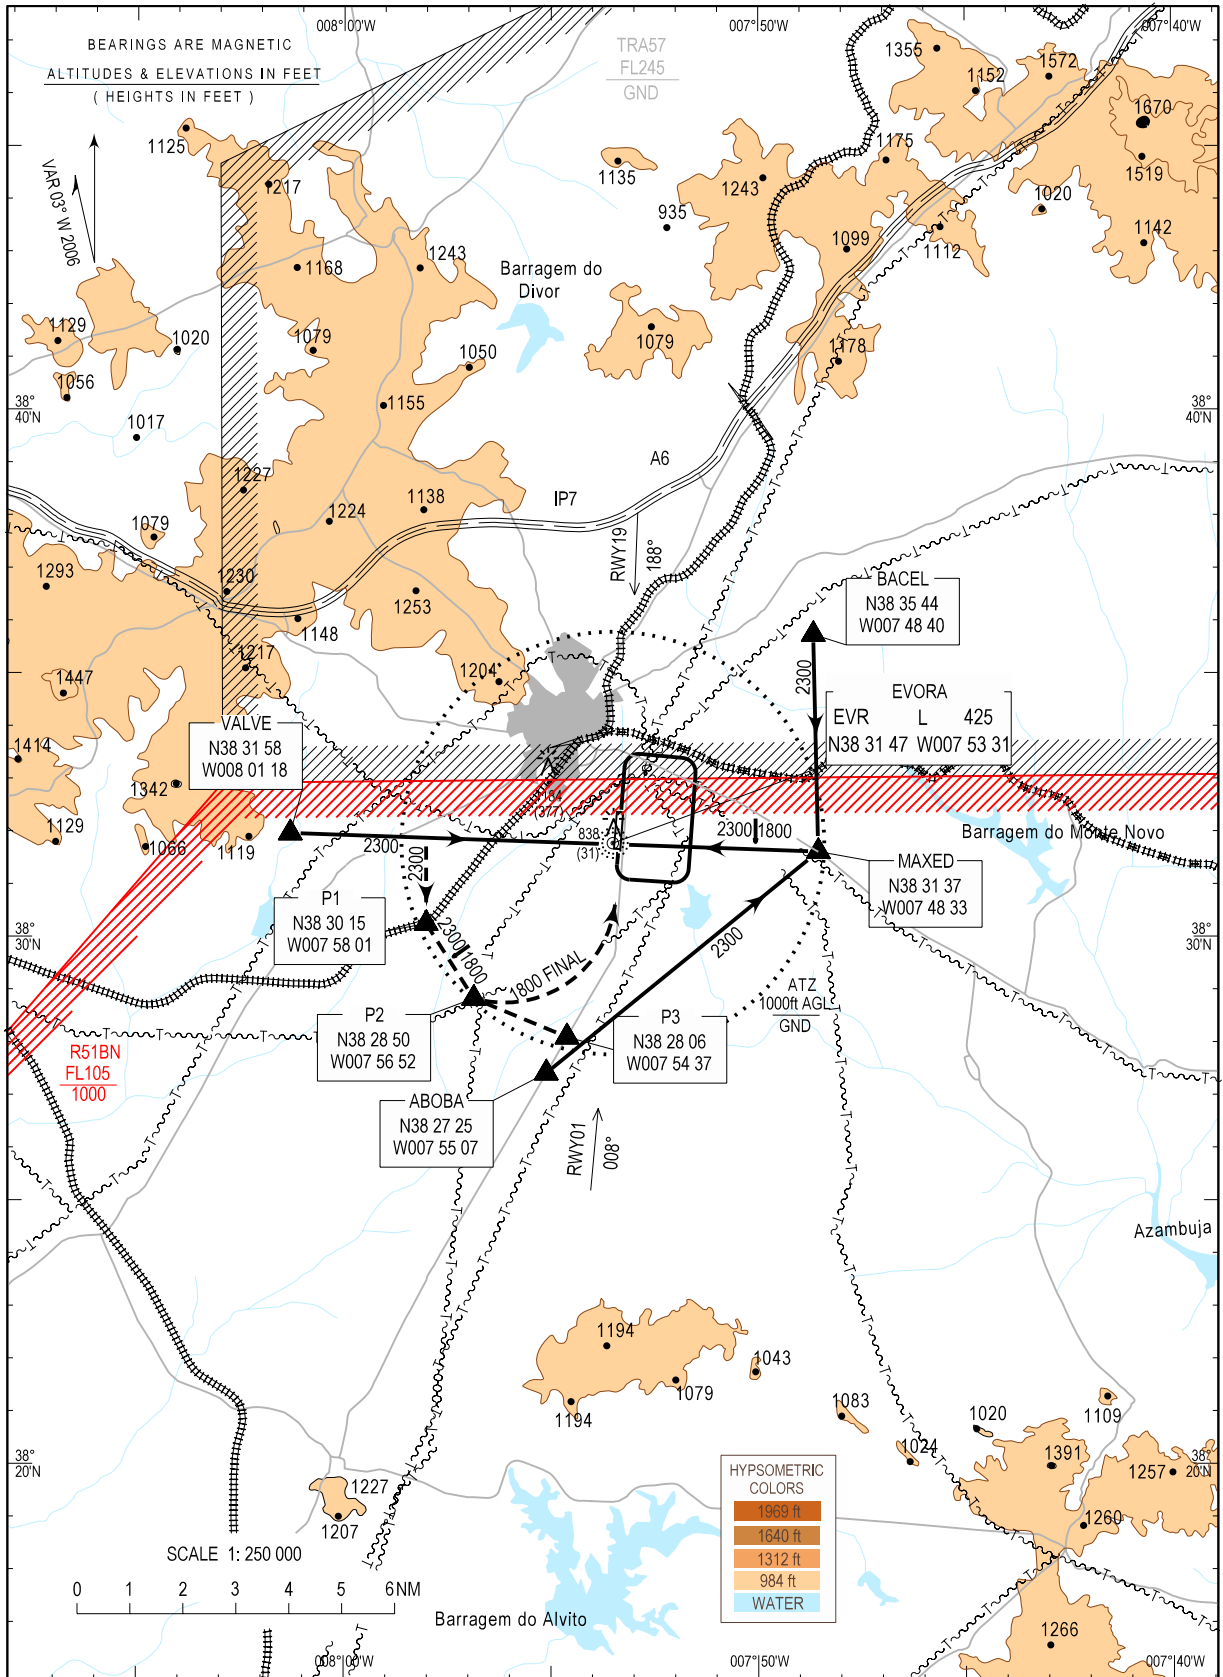

VISUAL
APPROACH
CHART - ICAO

AD ELEV 807ft
HEIGHTS RELATED
TO AD ELEV

AFIS 122.700
FIS 123.750

ÉVORA
ARRIVALS/LPEV

Corrected ATIS to AFIS