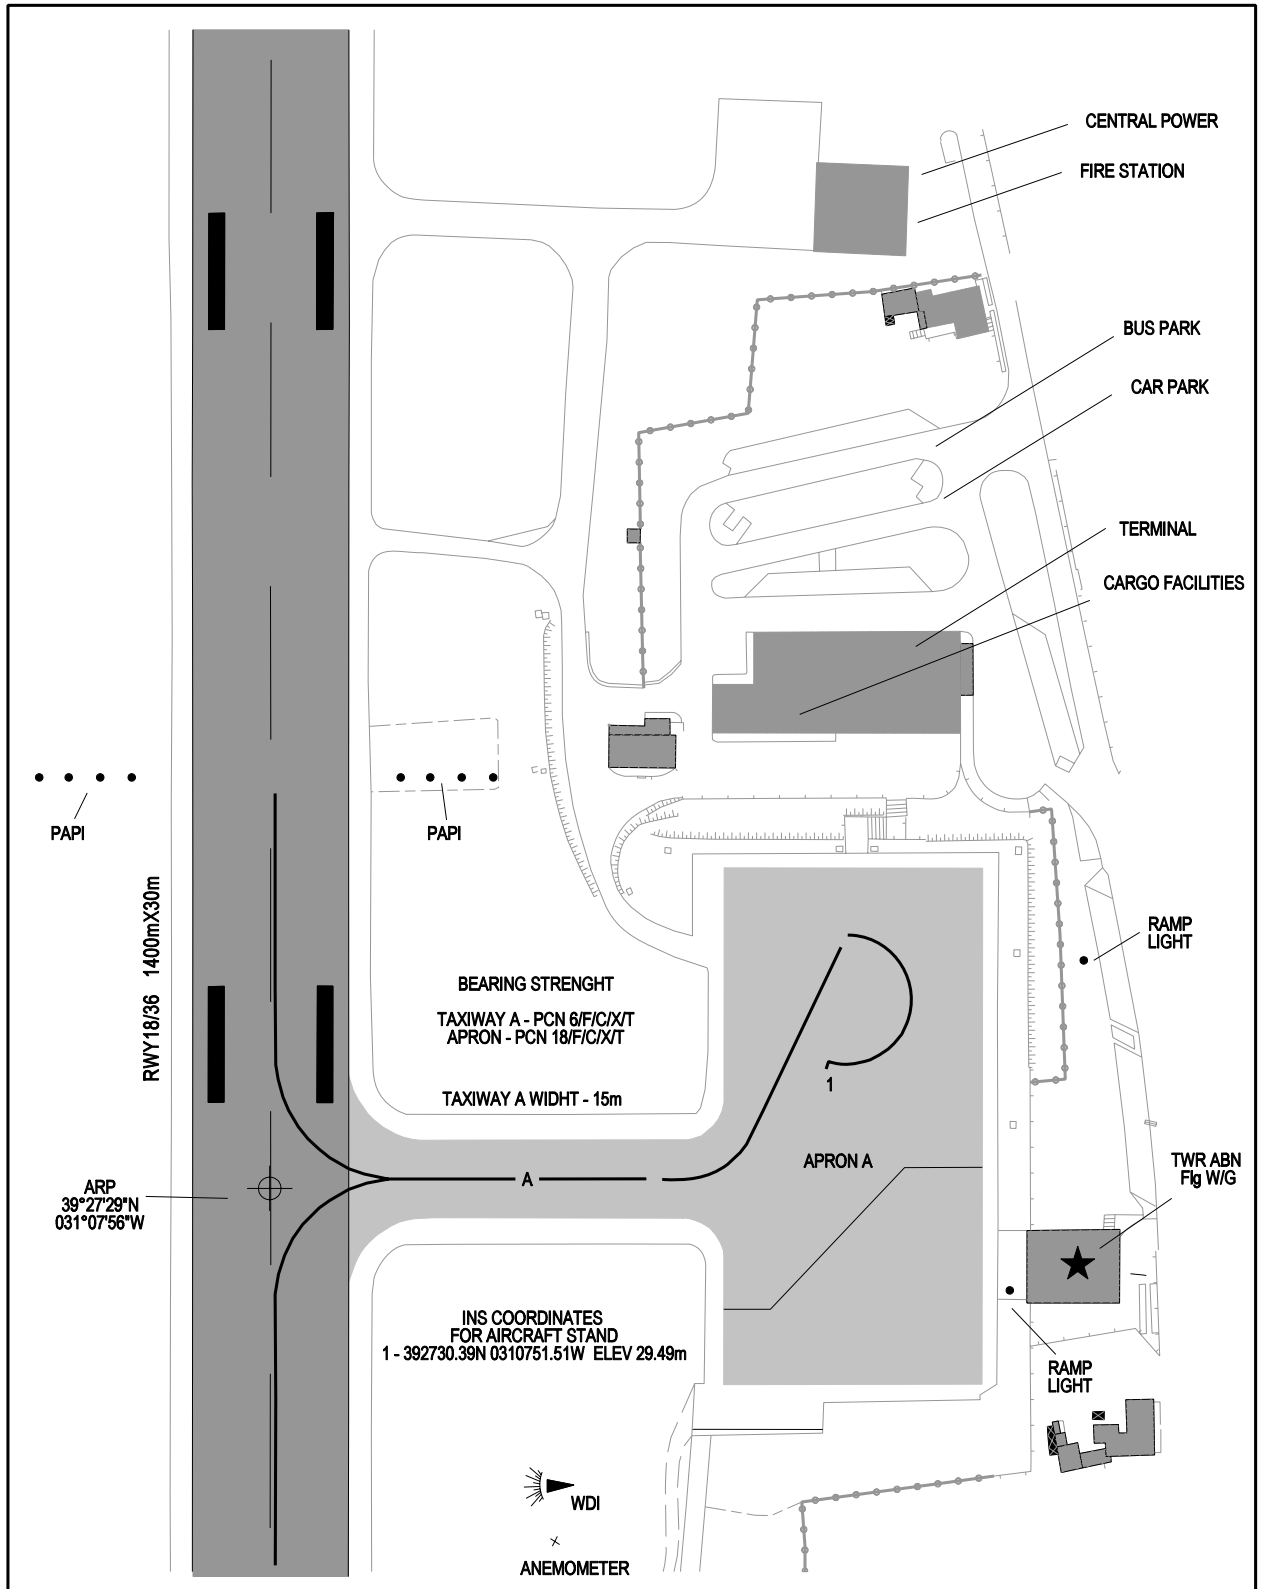

AIRCRAFT PARKING/  
DOCKING CHART - ICAO

APRON ELEV  
29m

TWR 118.800  
APP 118.800

FLORES / LPFL

Anemometer Inserted

THIS PAGE INTENTIONALLY LEFT BLANK