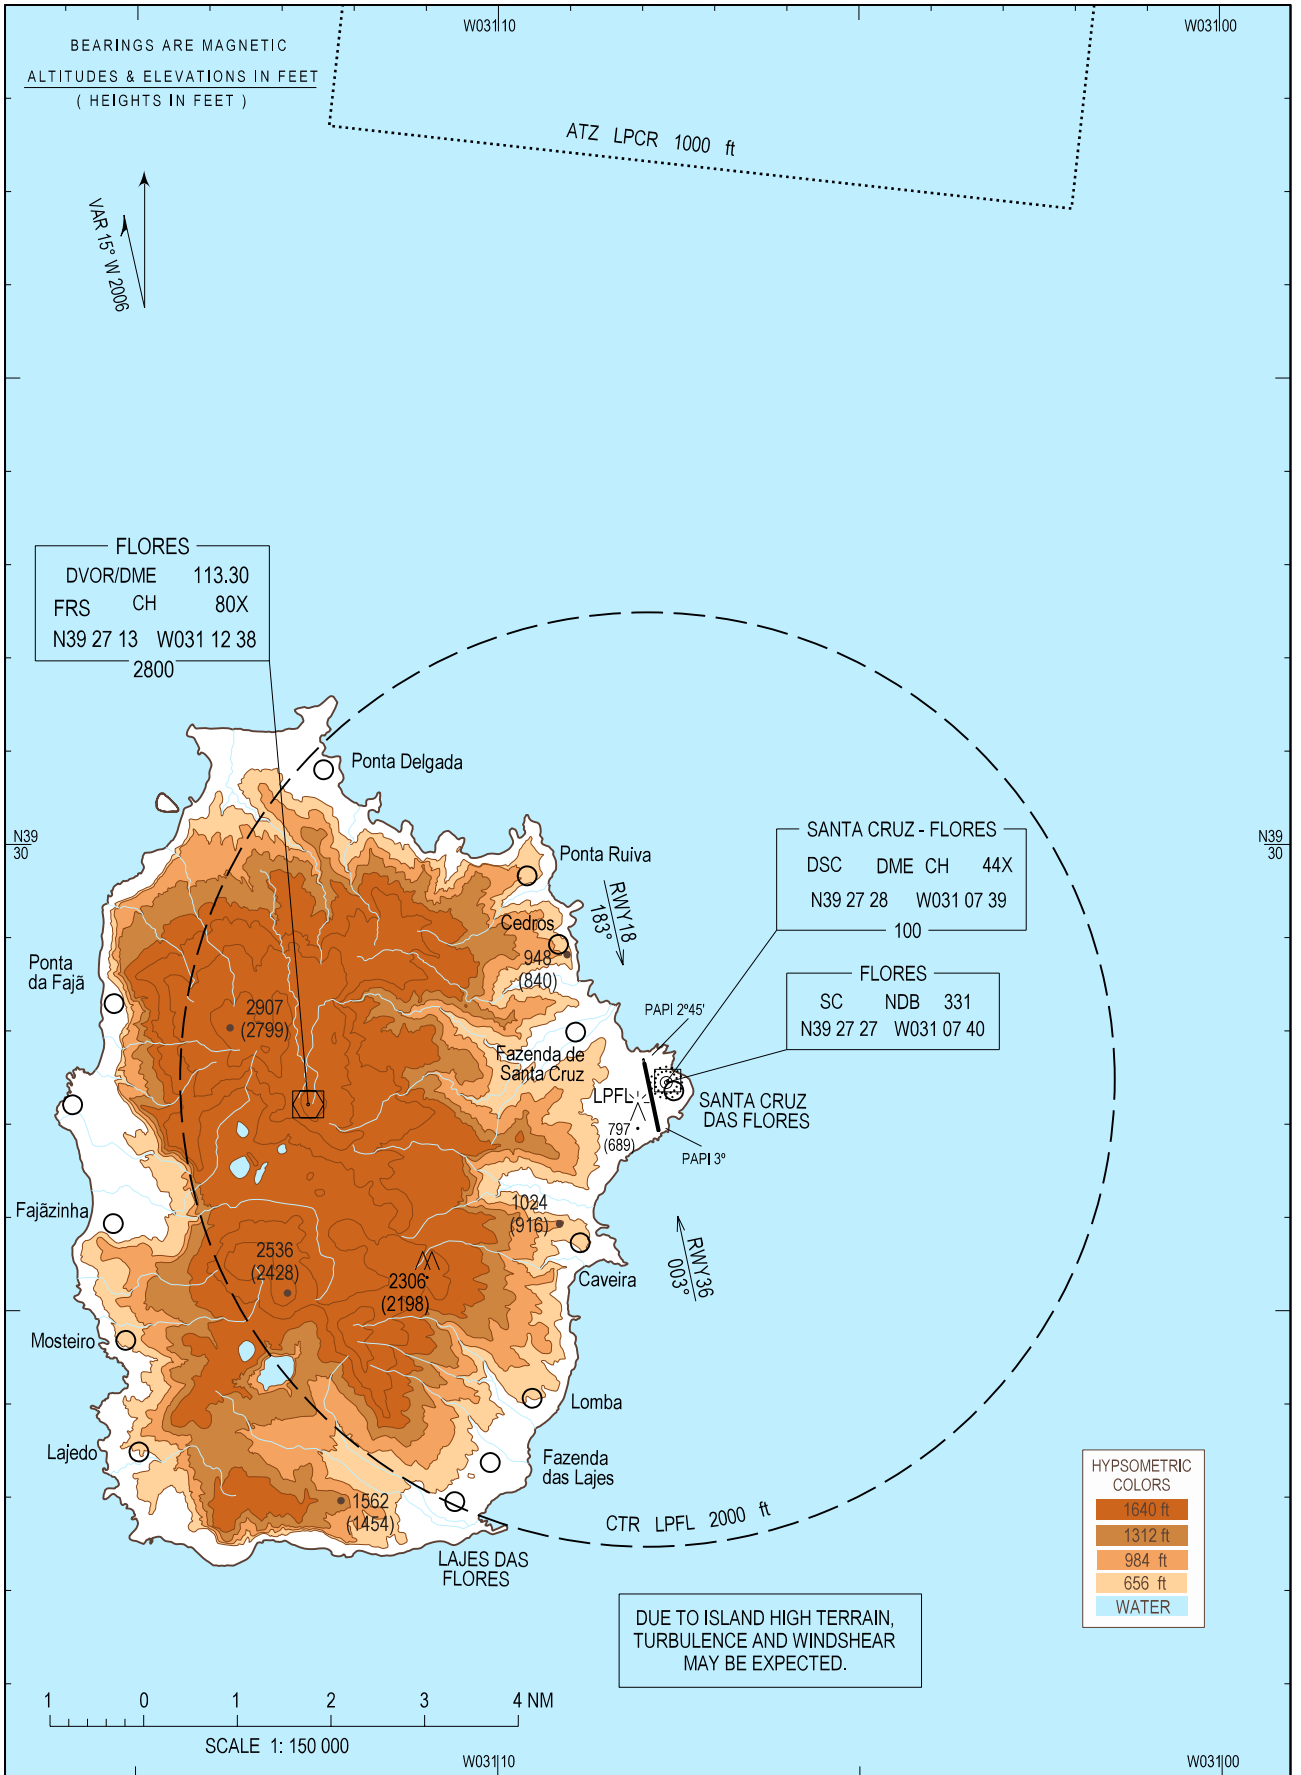

VISUAL
APPROACH
CHART - ICAO

AD ELEV 108 ft
HEIGHTS RELATED
TO AD ELEV

APP 118.800
TWR 118.800

FLORES
LPFL

LPCR ATZ Implemented