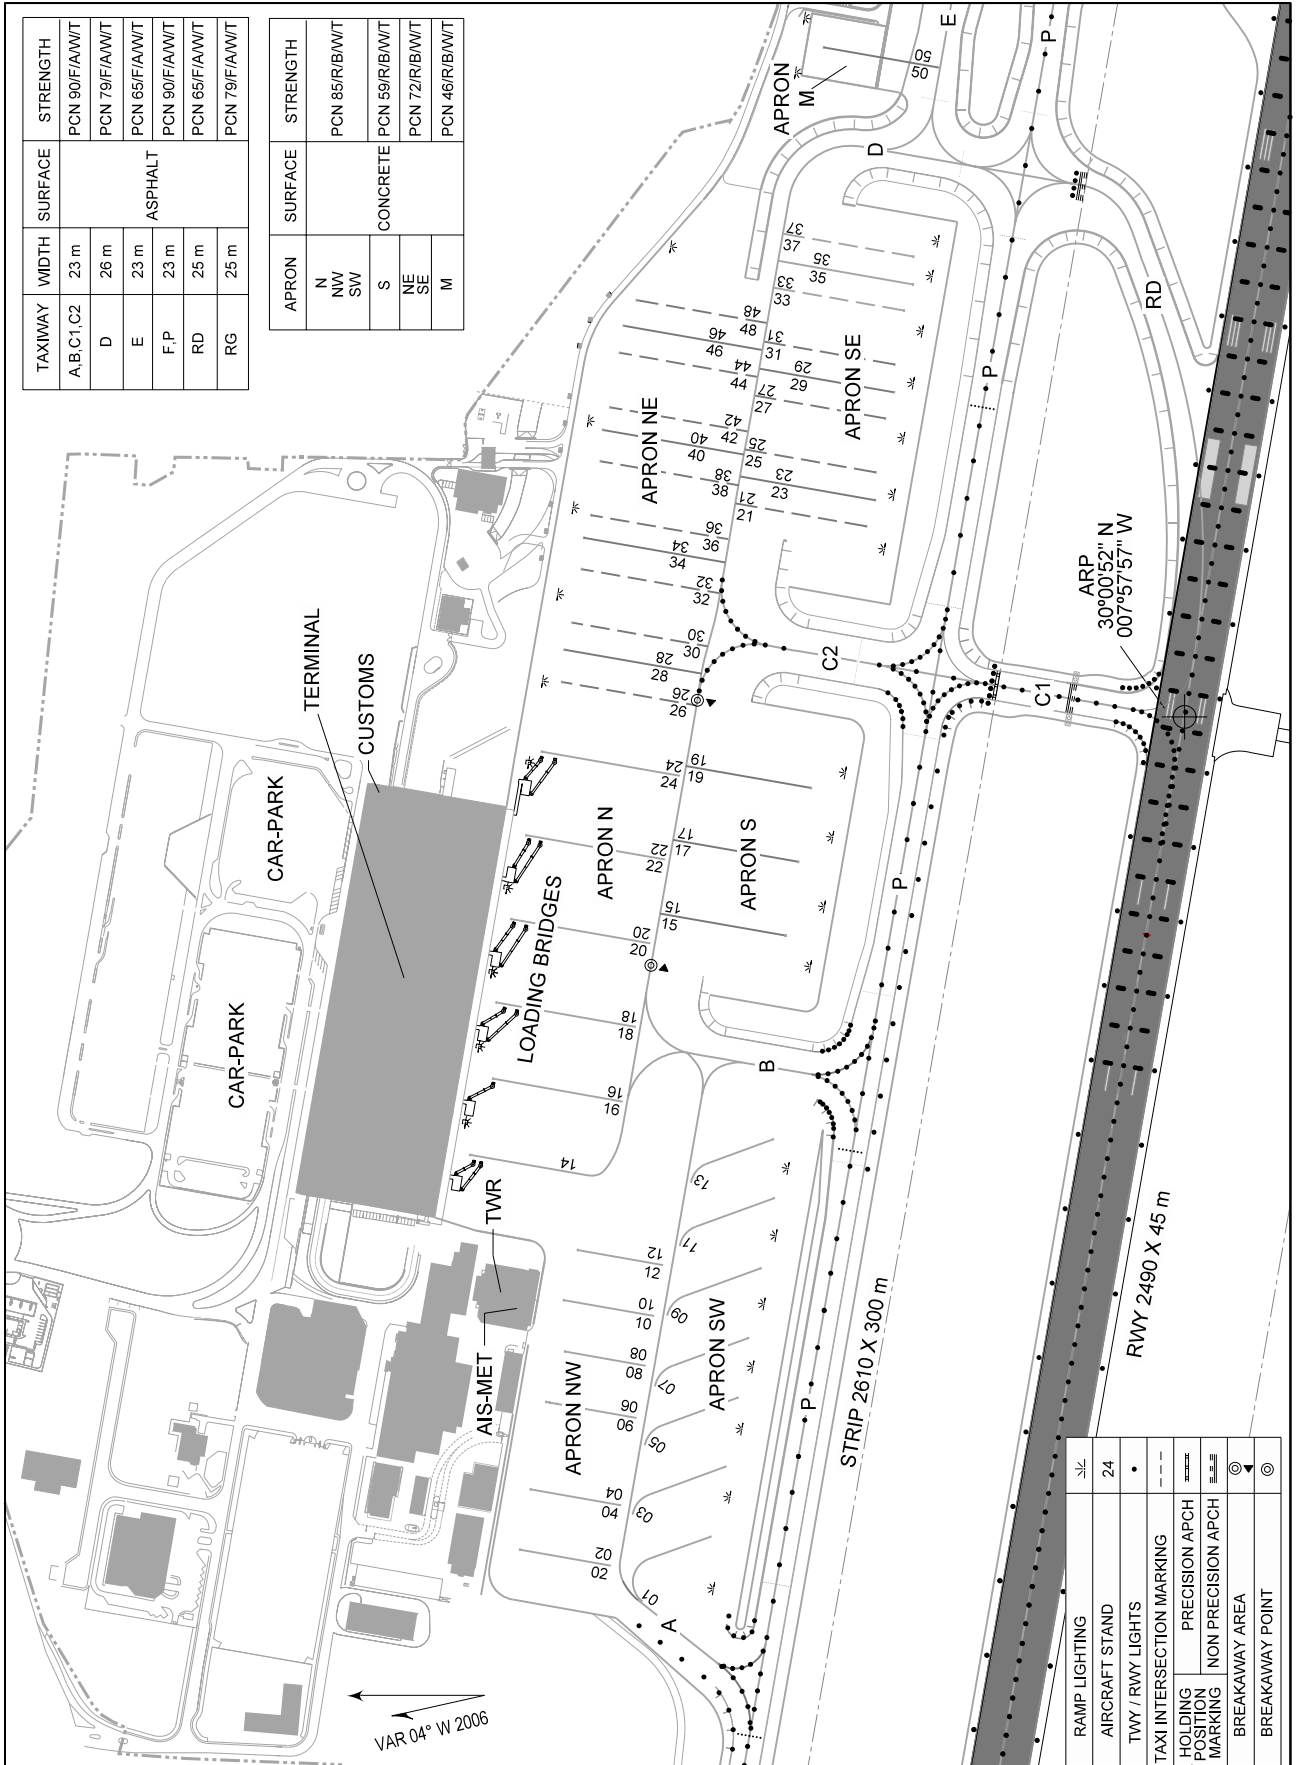

AIRCRAFT PARKING/
DOCKING CHART - ICAO

APRON ELEV
see table

TWR 120.750
GND/SMC 118.575

FARO

THIS PAGE INTENTIONALLY LEFT BLANK