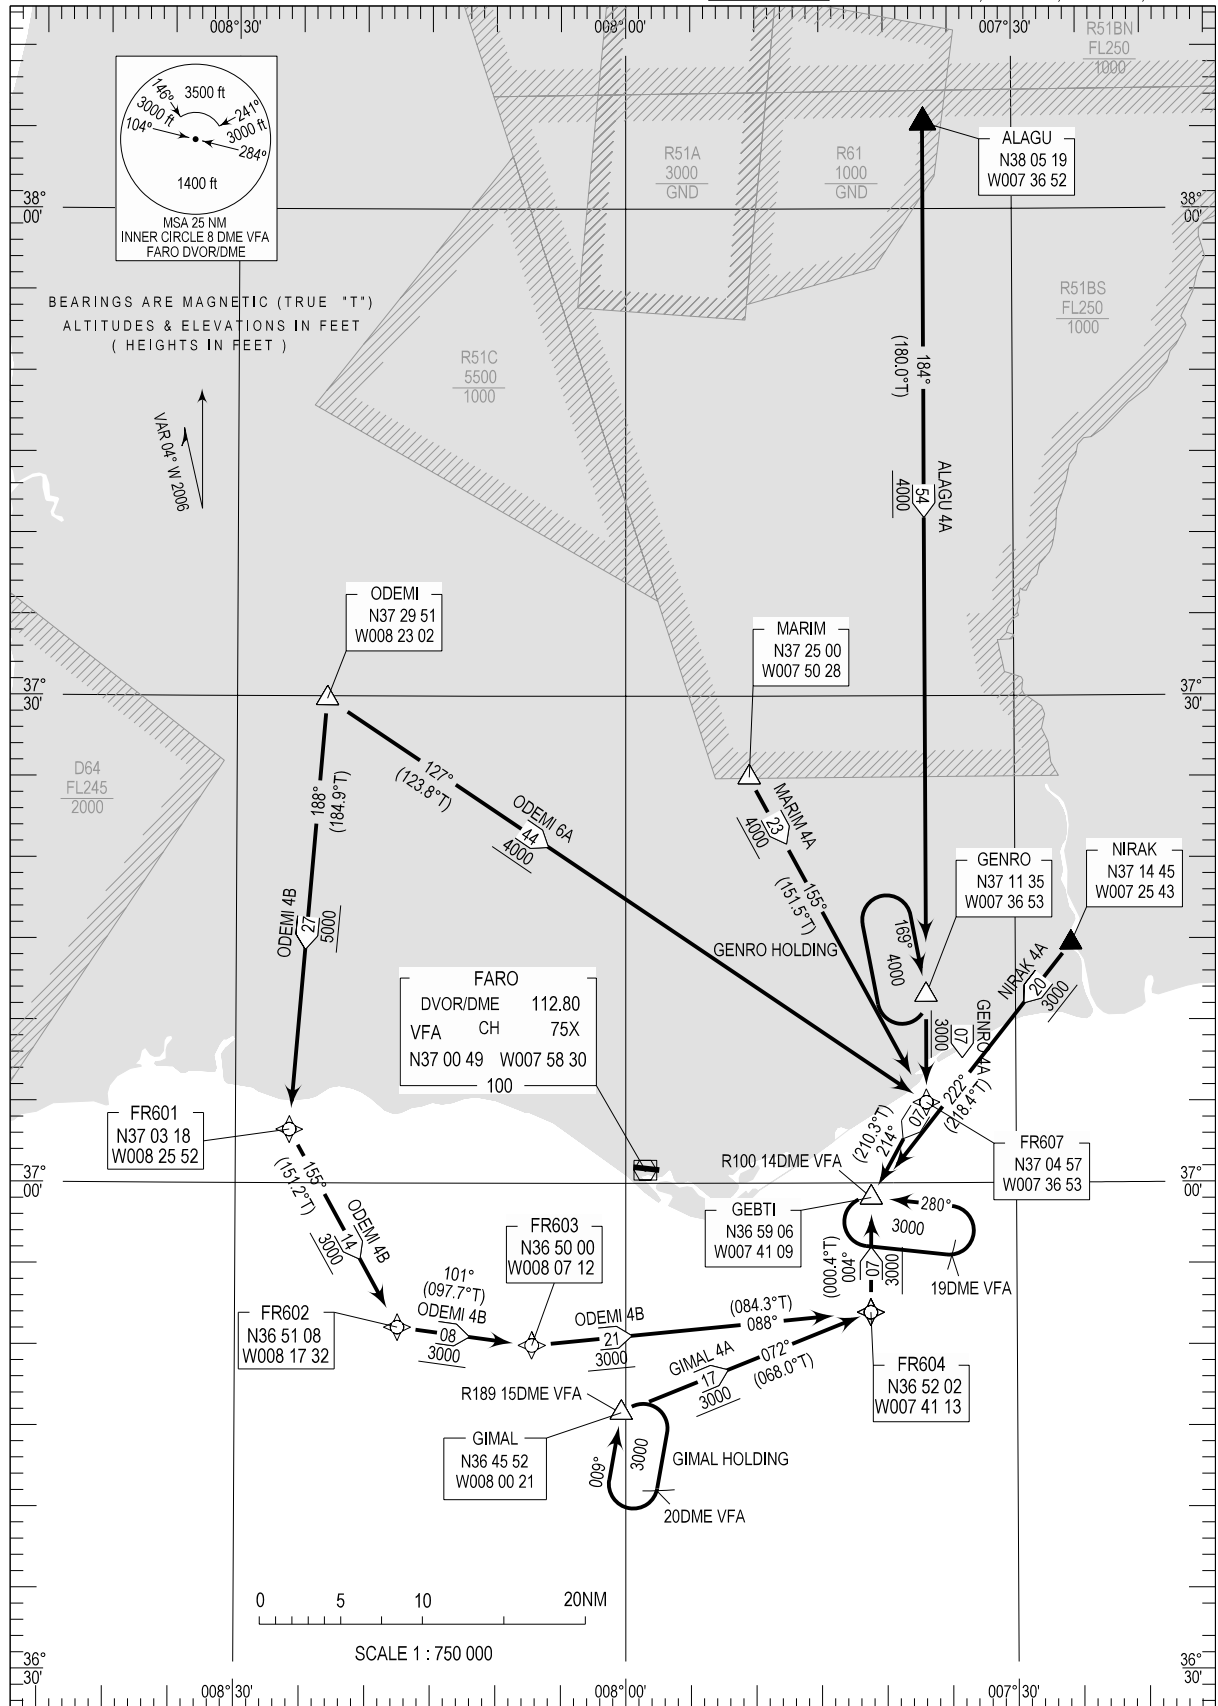

STANDARD ARRIVAL CHART -  
INSTRUMENT (STAR) - ICAO

FARO (LPFR)  
RNAV RWY 28

TRANSITION ALTITUDE	TWR 120.750
4000	APP 119.400
	ACC 125.550

ALAGU 4A, NIRAK 4A, MARIM 4A  
ODEMI 6A, ODEMI 4B, GENRO 4A, GIMAL 4A

STAR MARIM 4A, altitude changed BTN MARIM and FR 607

THIS PAGE INTENTIONALLY LEFT BLANK