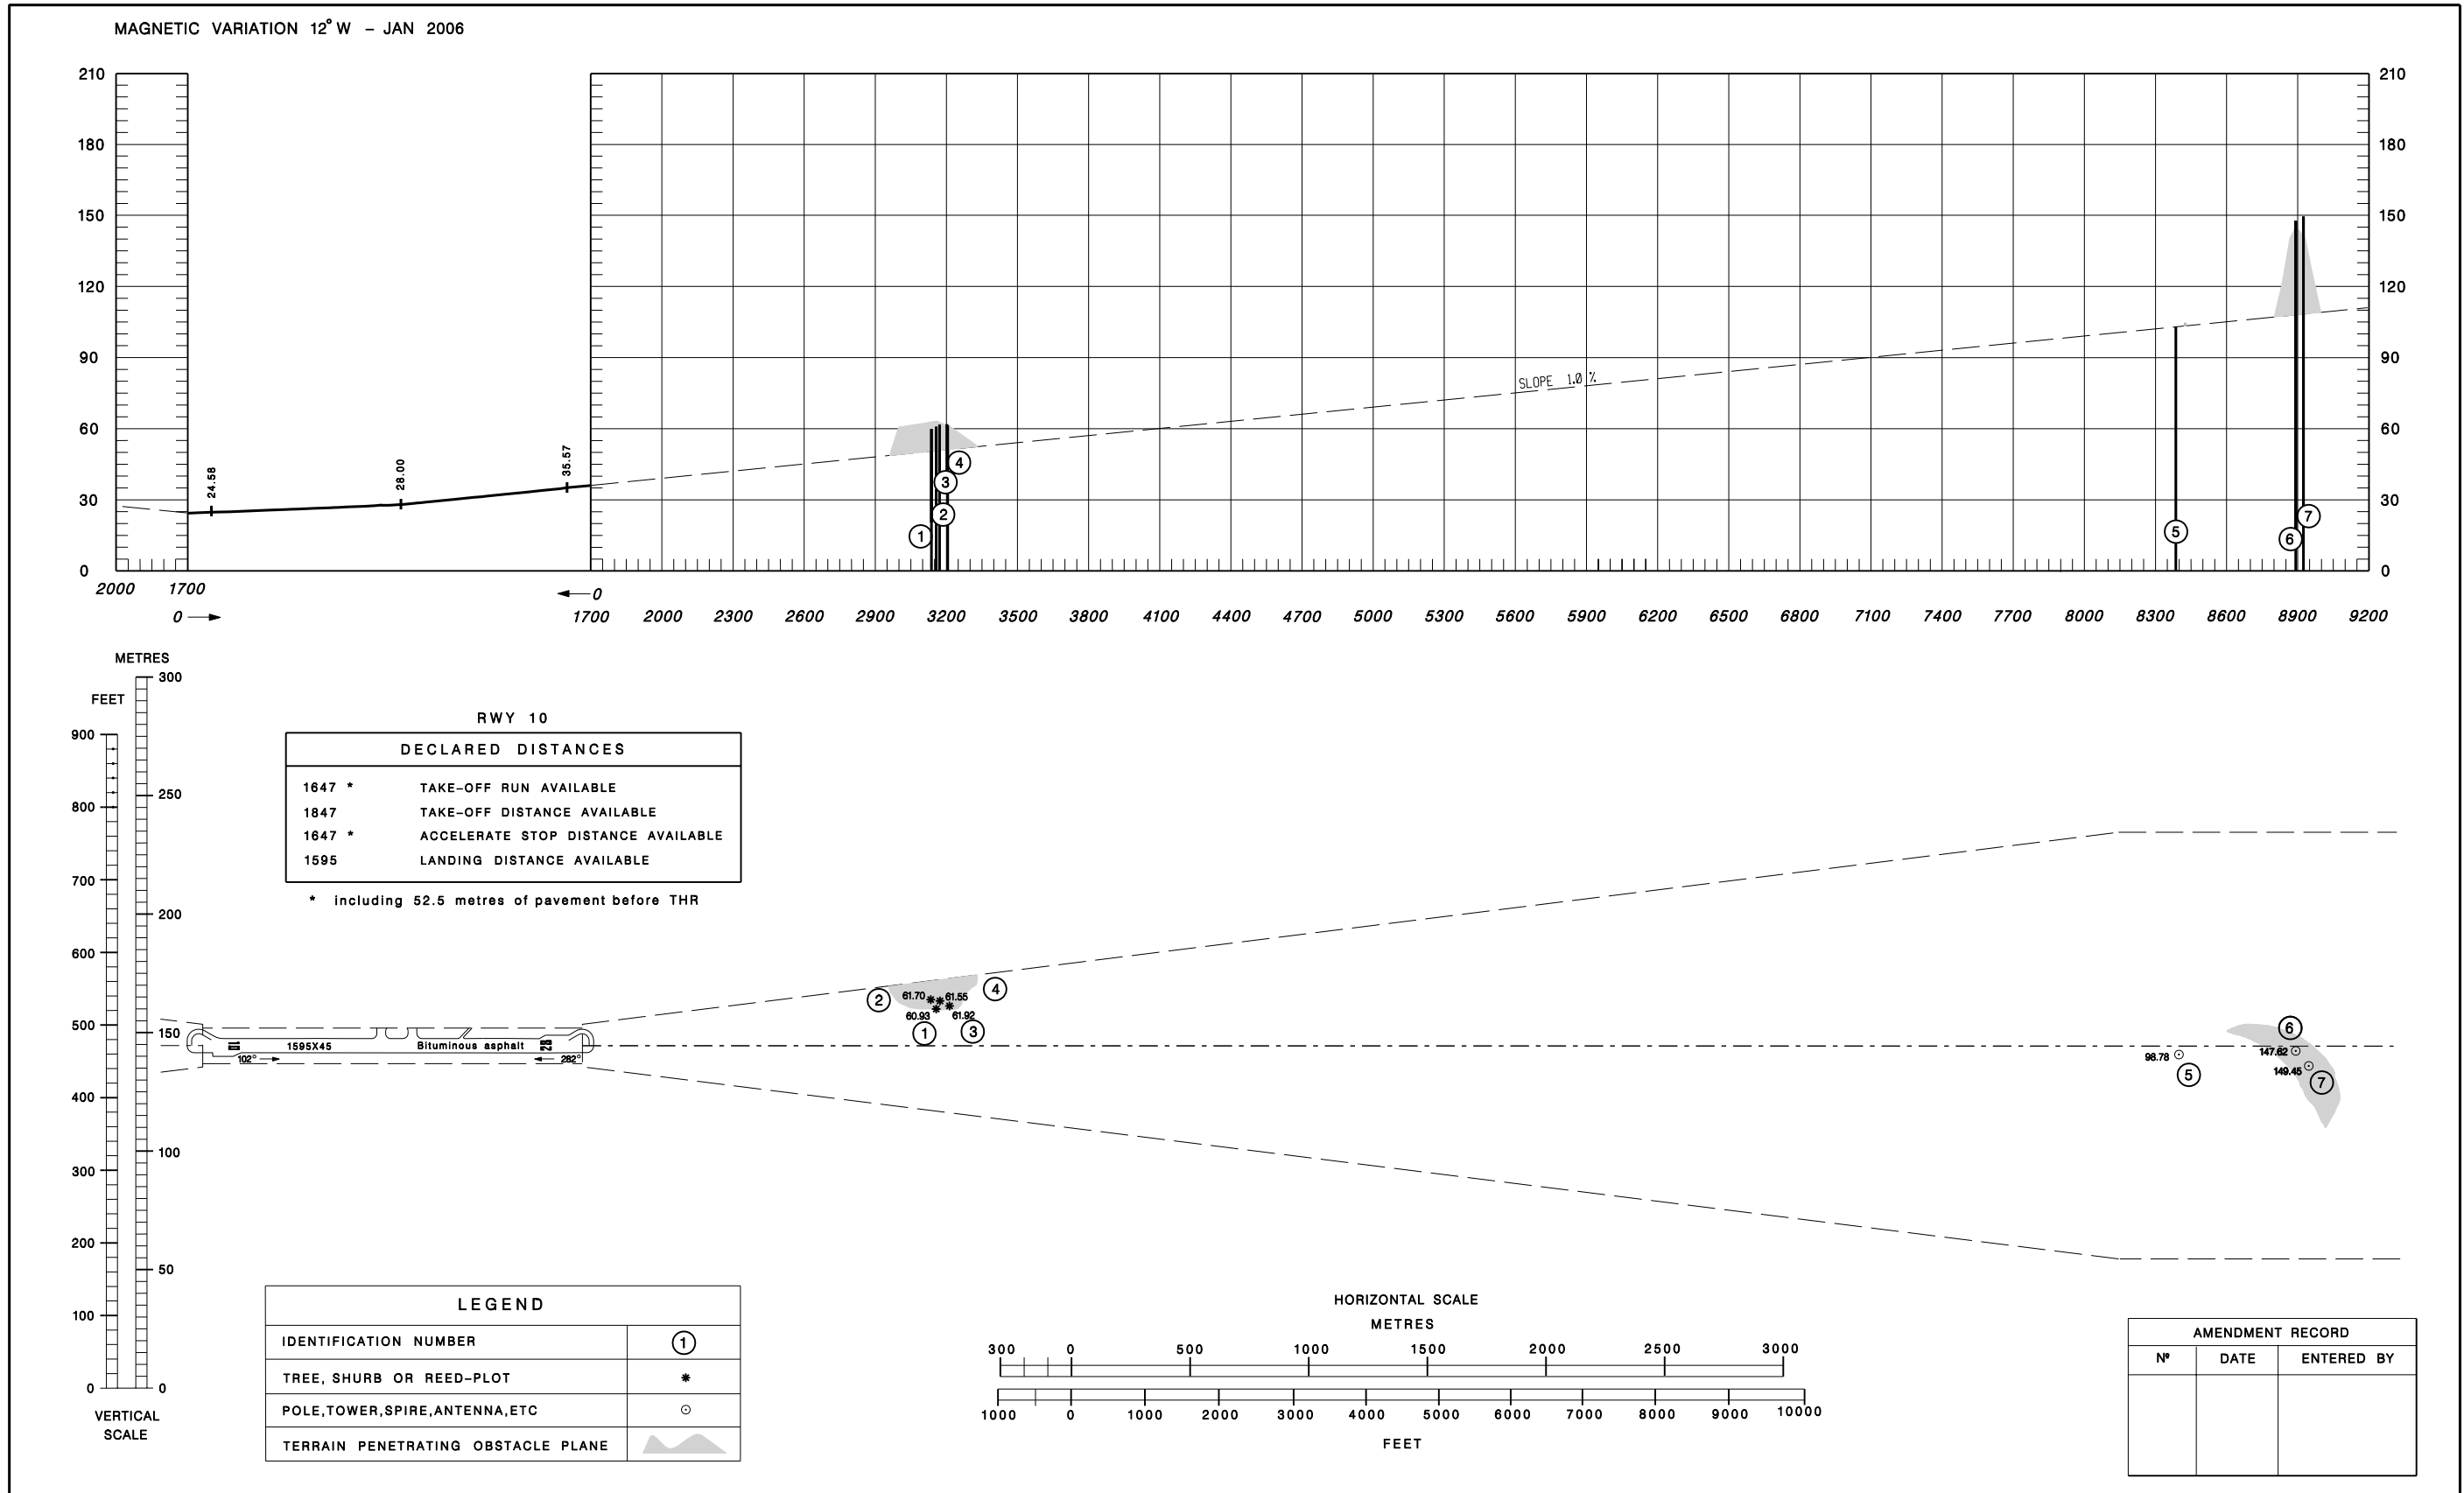

DIMENSIONS AND ELEVATIONS IN METRES

AERODROME OBSTACLE CHART - ICAO  
TYPE A (OPERATING LIMITATIONS)

HORTA / LPHR RWY10

Deleted obstacles near THR 28 and renumbered other obstacles

THIS PAGE INTENTIONALLY LEFT BLANK