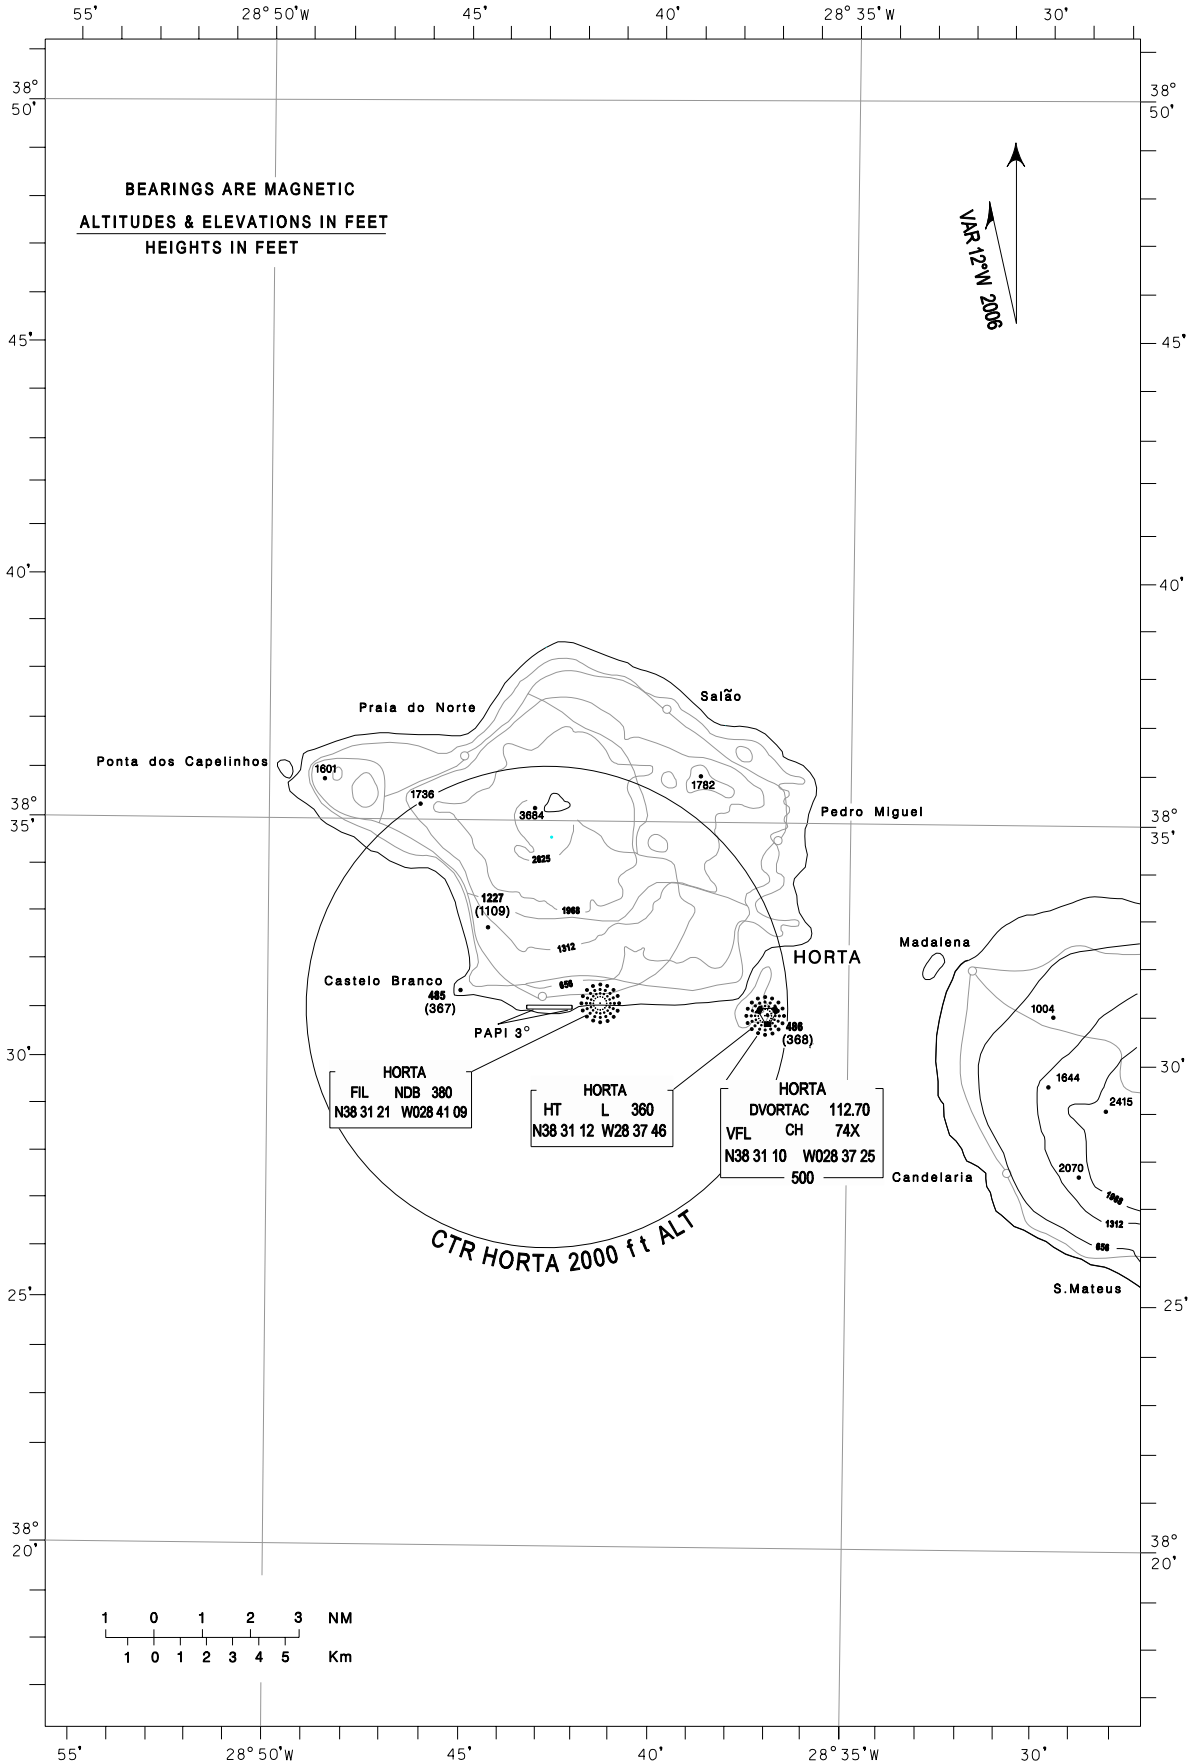

**VISUAL  
APPROACH  
CHART - ICAO**

**AD ELEV. 118 ft  
HEIGHTS RELATED  
TO AD ELEV.**

APP 120.600  
TWR 118.000

**HORTA**

DME Altitudes changed

THIS PAGE INTENTIONALLY LEFT BLANK