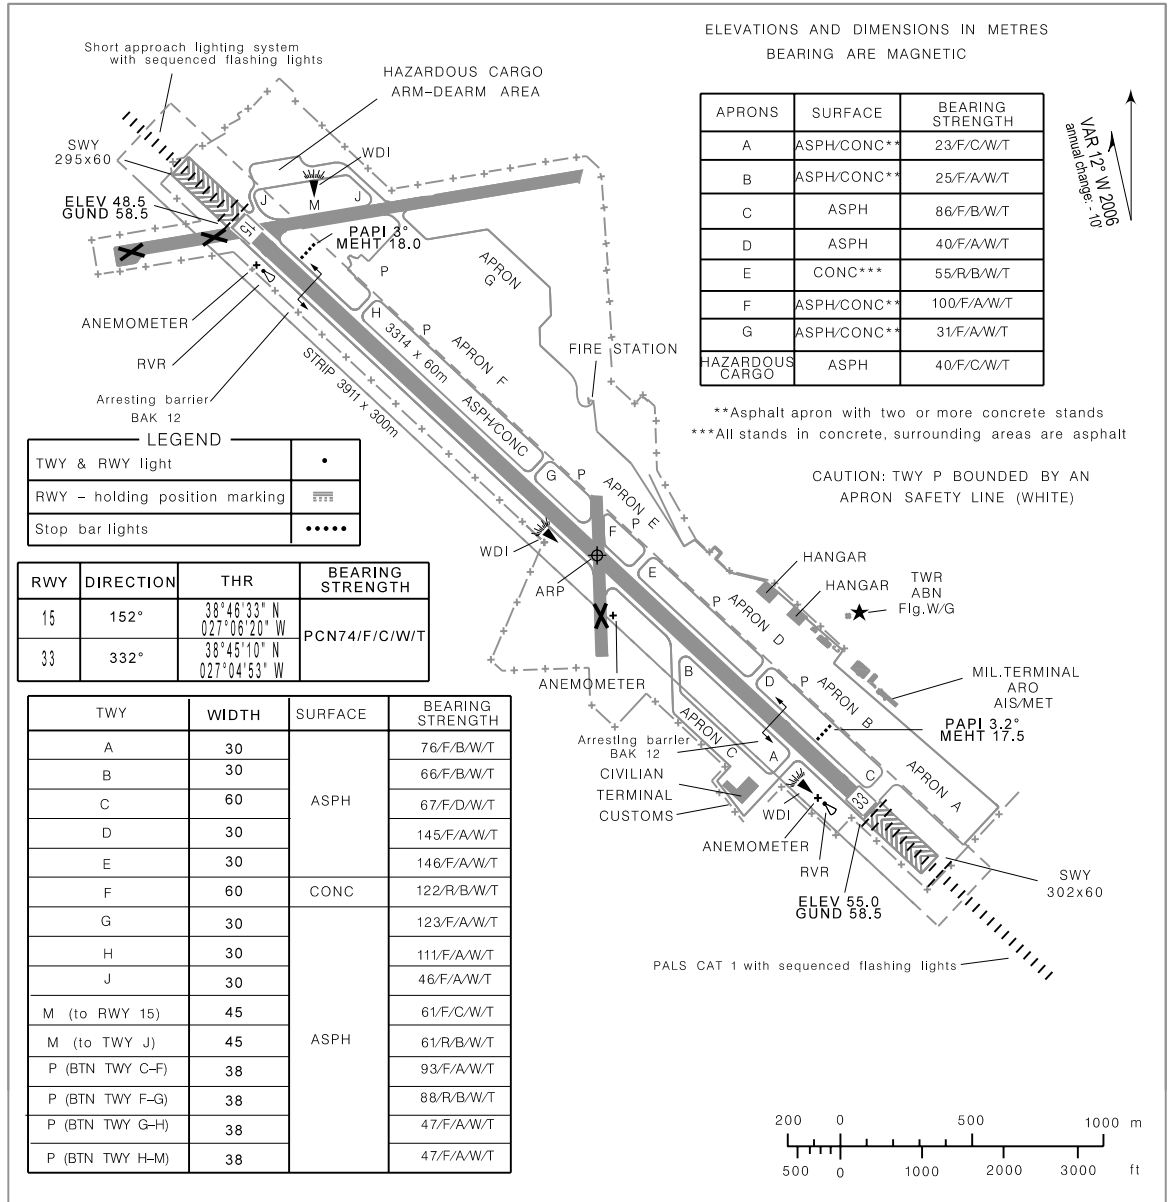

AERODROME CHART-ICAO 38° 45' 43" N 027° 05' 27" W ELEV 55 m TWR 122.100 SMC 121.900 LAJES

Magnetic variation annual change inserted.

THIS PAGE INTENTIONALLY LEFT BLANK