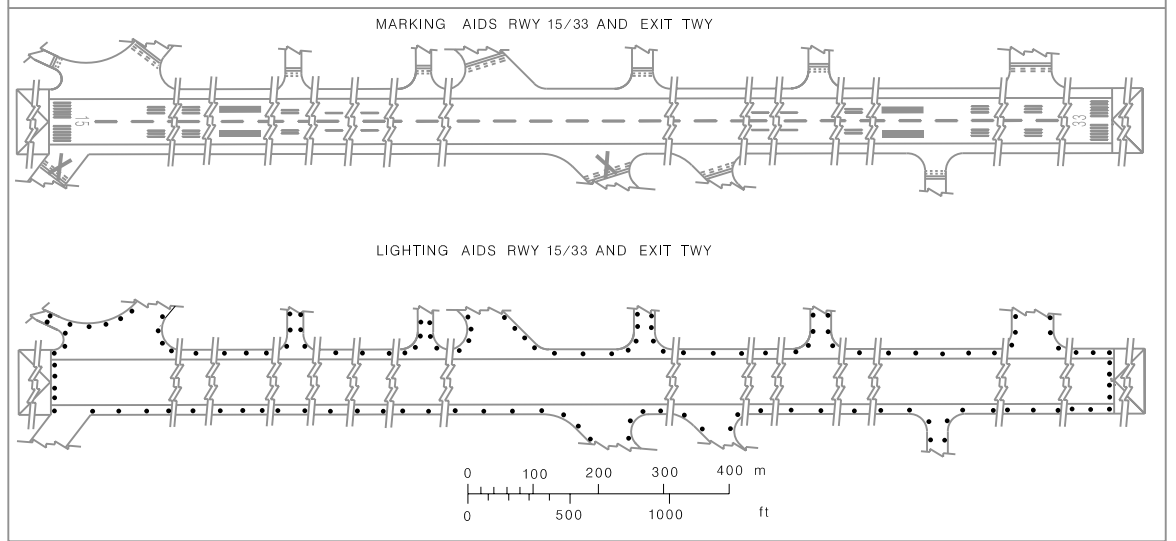

AERODROME CHART-ICAO 38° 45' 43" N 027° 05' 27" W ELEV 55 m TWR 122.100 SMC 121.900 LAJES

Magnetic variation annual change inserted.

THIS PAGE INTENTIONALLY LEFT BLANK