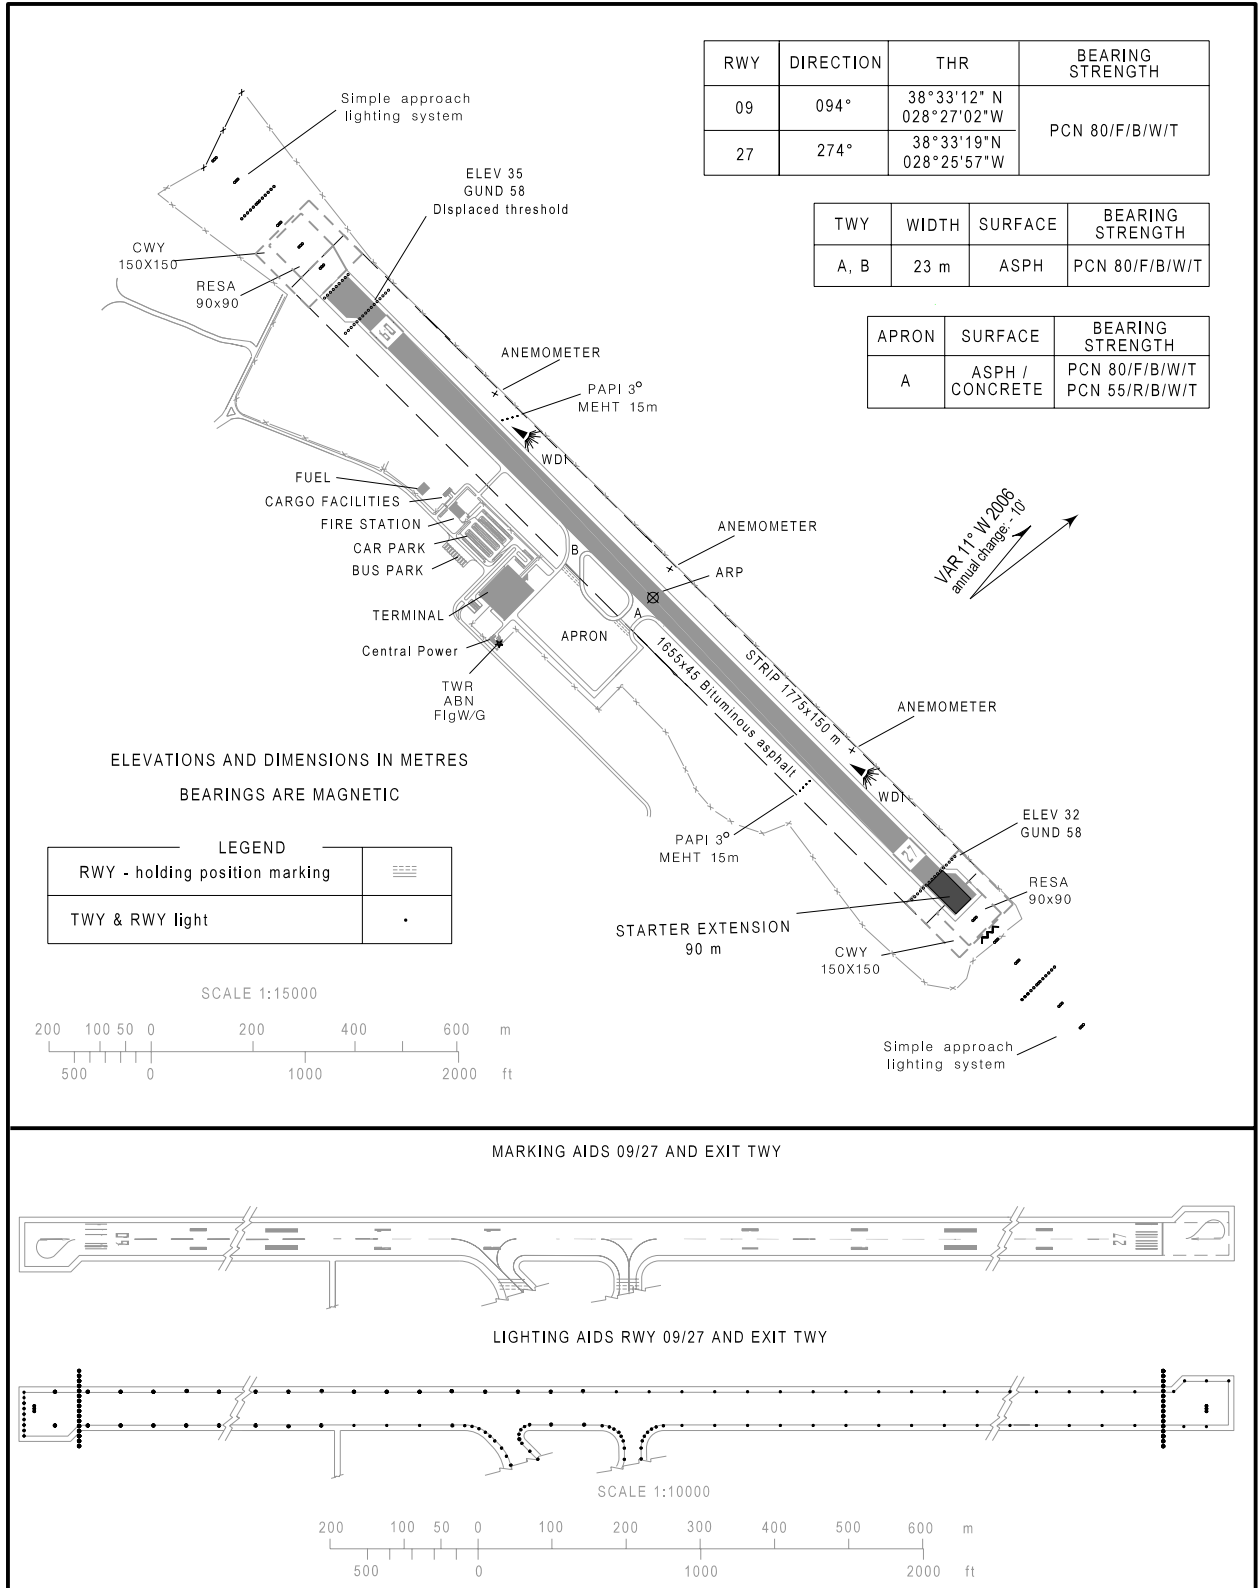

AERODROME CHART - ICAO 38°33'16"N  
028°26'29"W

ELEV 34 m

PICO AFIS 122.700  
HORTA APP 120.600

PICO (LPPI)

Magnetic variation annual change inserted

THIS PAGE INTENTIONALLY LEFT BLANK