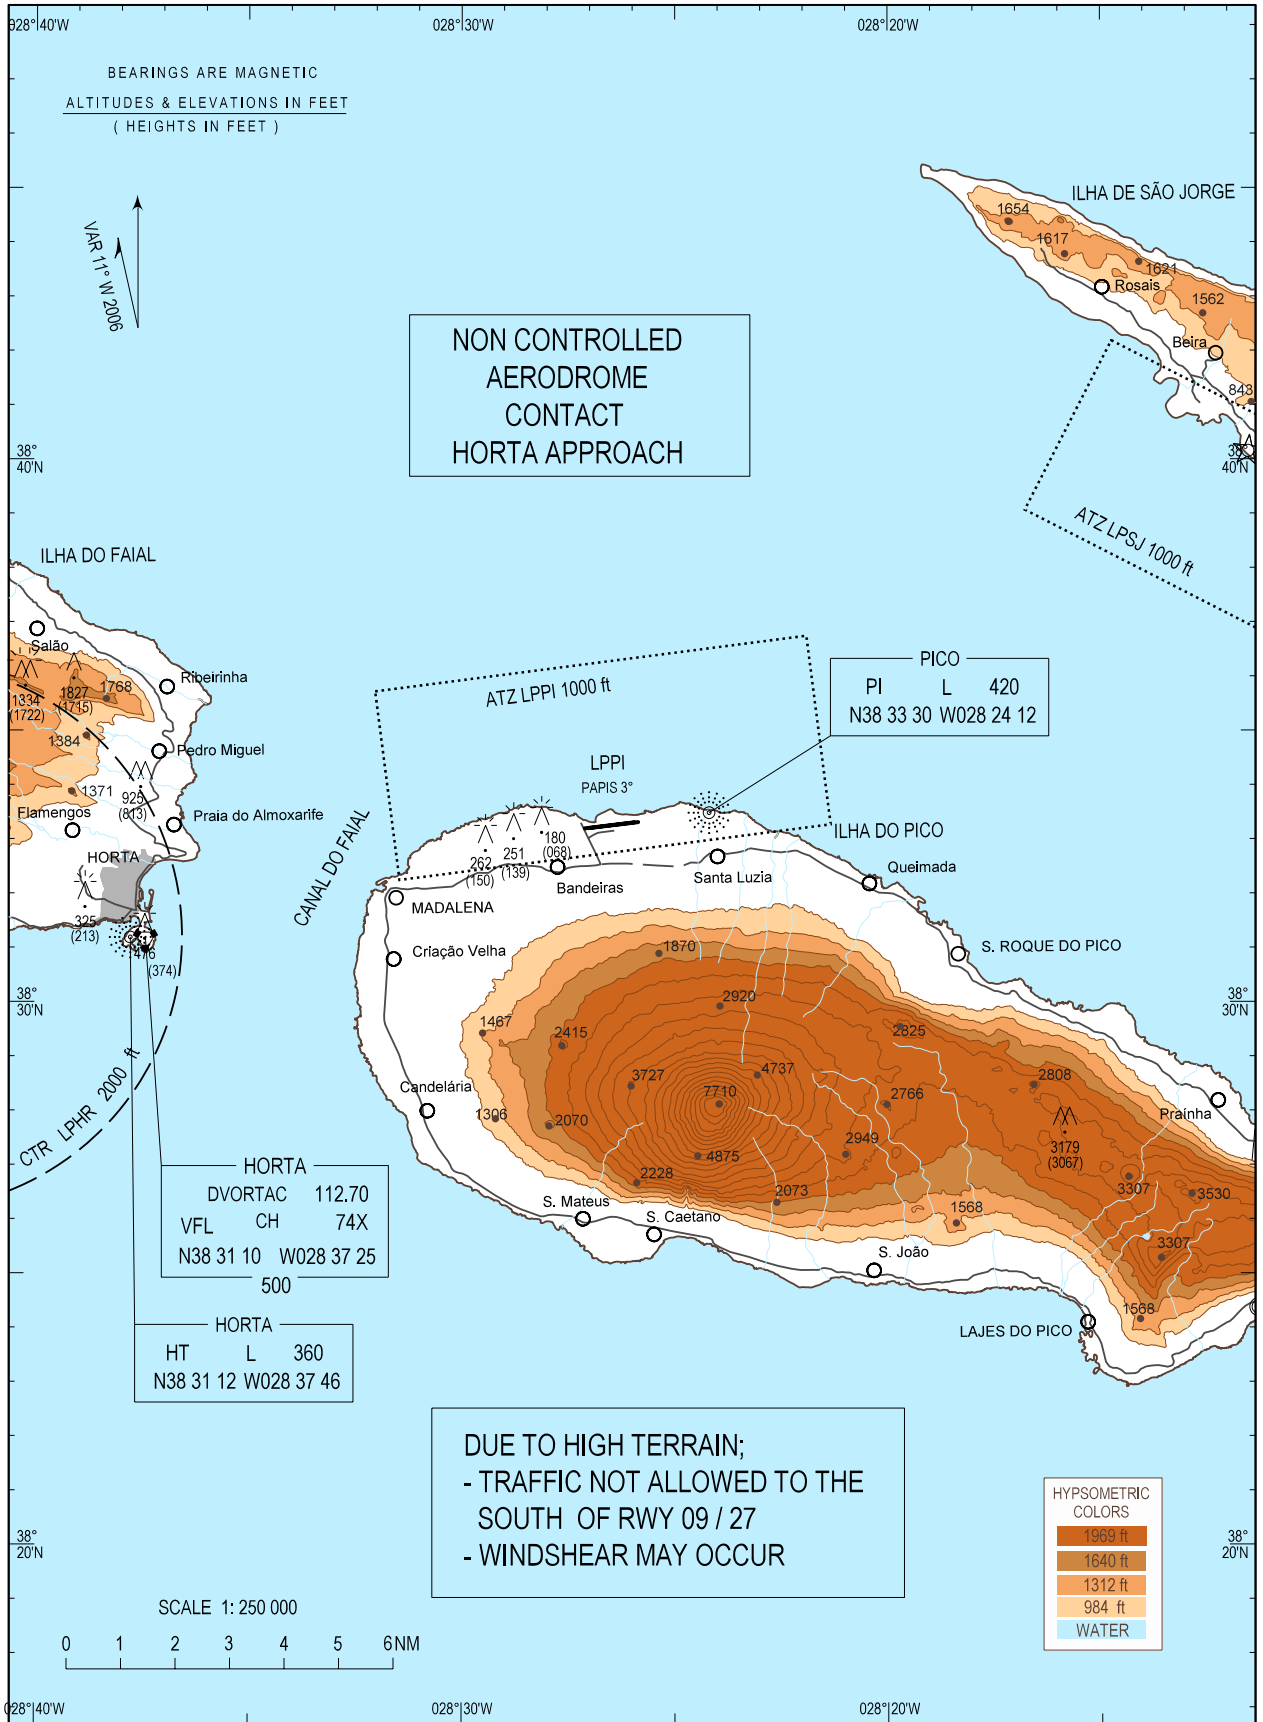

VISUAL
APPROACH
CHART - ICAO

AD ELEV 112 ft
HEIGHTS RELATED
TO AD ELEV

PICO AFIS - 122.700
HORTA APP - 120.600
SANTA MARIA TMA - 132.150

PICO
LPPI

ATZ Implemented