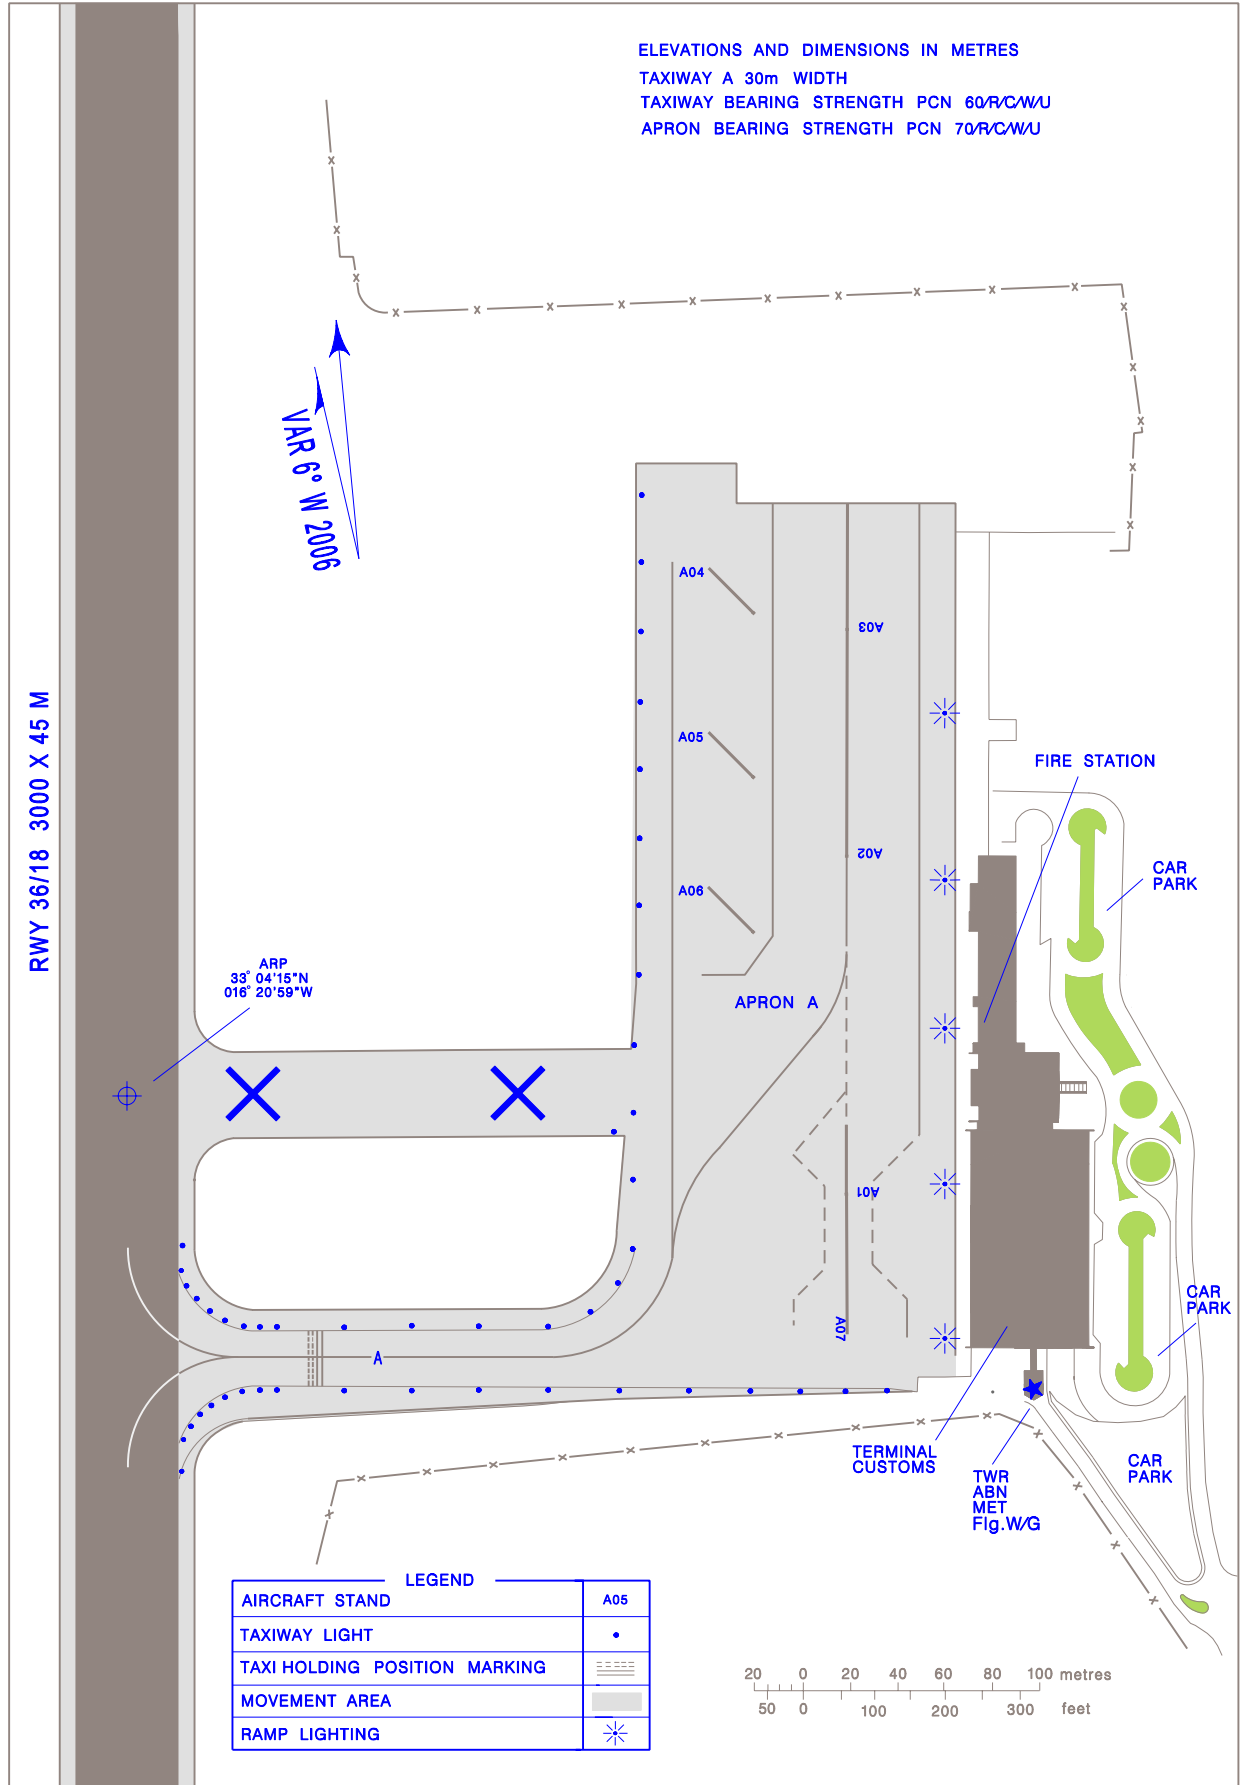

AIRCRAFT PARKING/
DOCKING CHART-ICAO

APRON ELEV.
79 m

TWR 120.050

PORTO SANTO (LPPS)

TWR Freq changed

THIS PAGE INTENTIONALLY LEFT BLANK