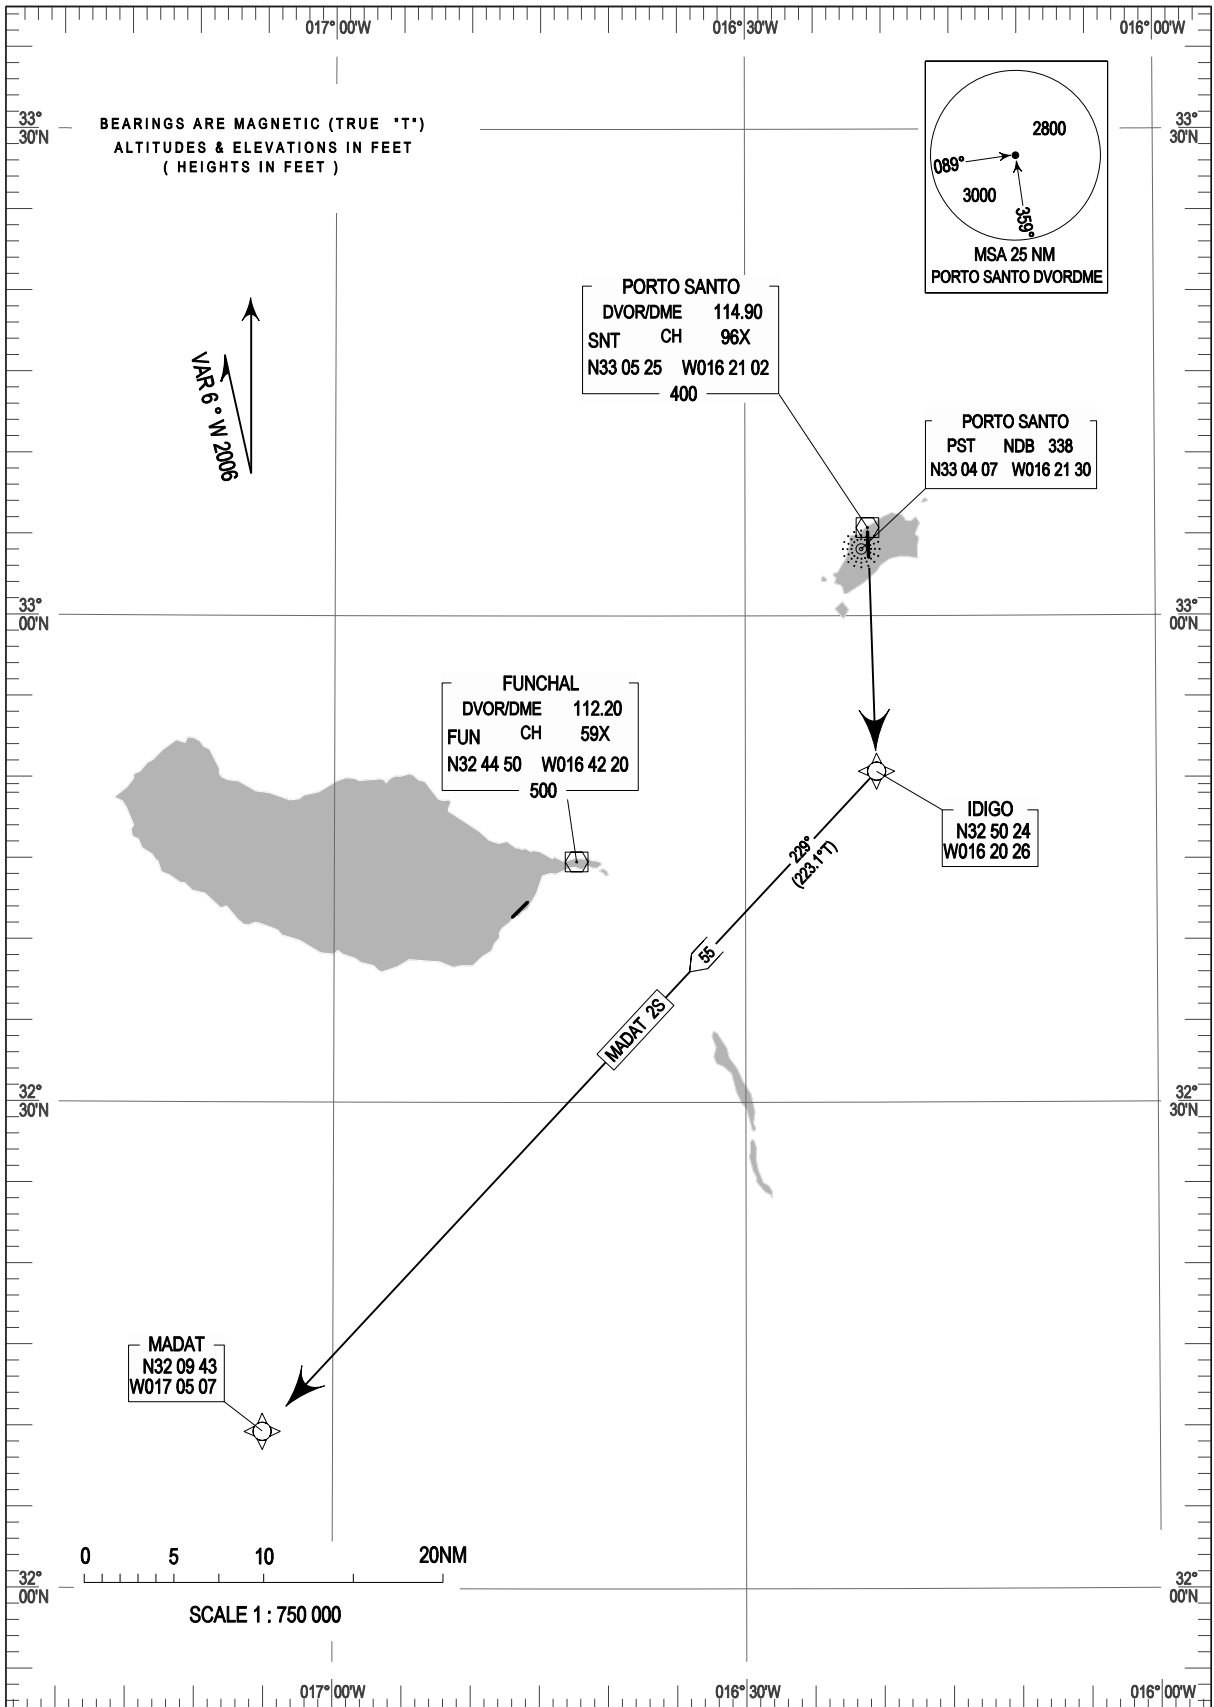

RNAV - STANDARD DEPARTURE CHART -
INSTRUMENT (SID) - ICAO

PORTO SANTO (LPPS)
RWY 18
MADAT 2S

TRANSITION ALTITUDE
5000

MADEIRA APP 119.600
PORTO SANTO TWR 120.050

TWR Freq Changed

THIS PAGE INTENTIONALLY LEFT BLANK