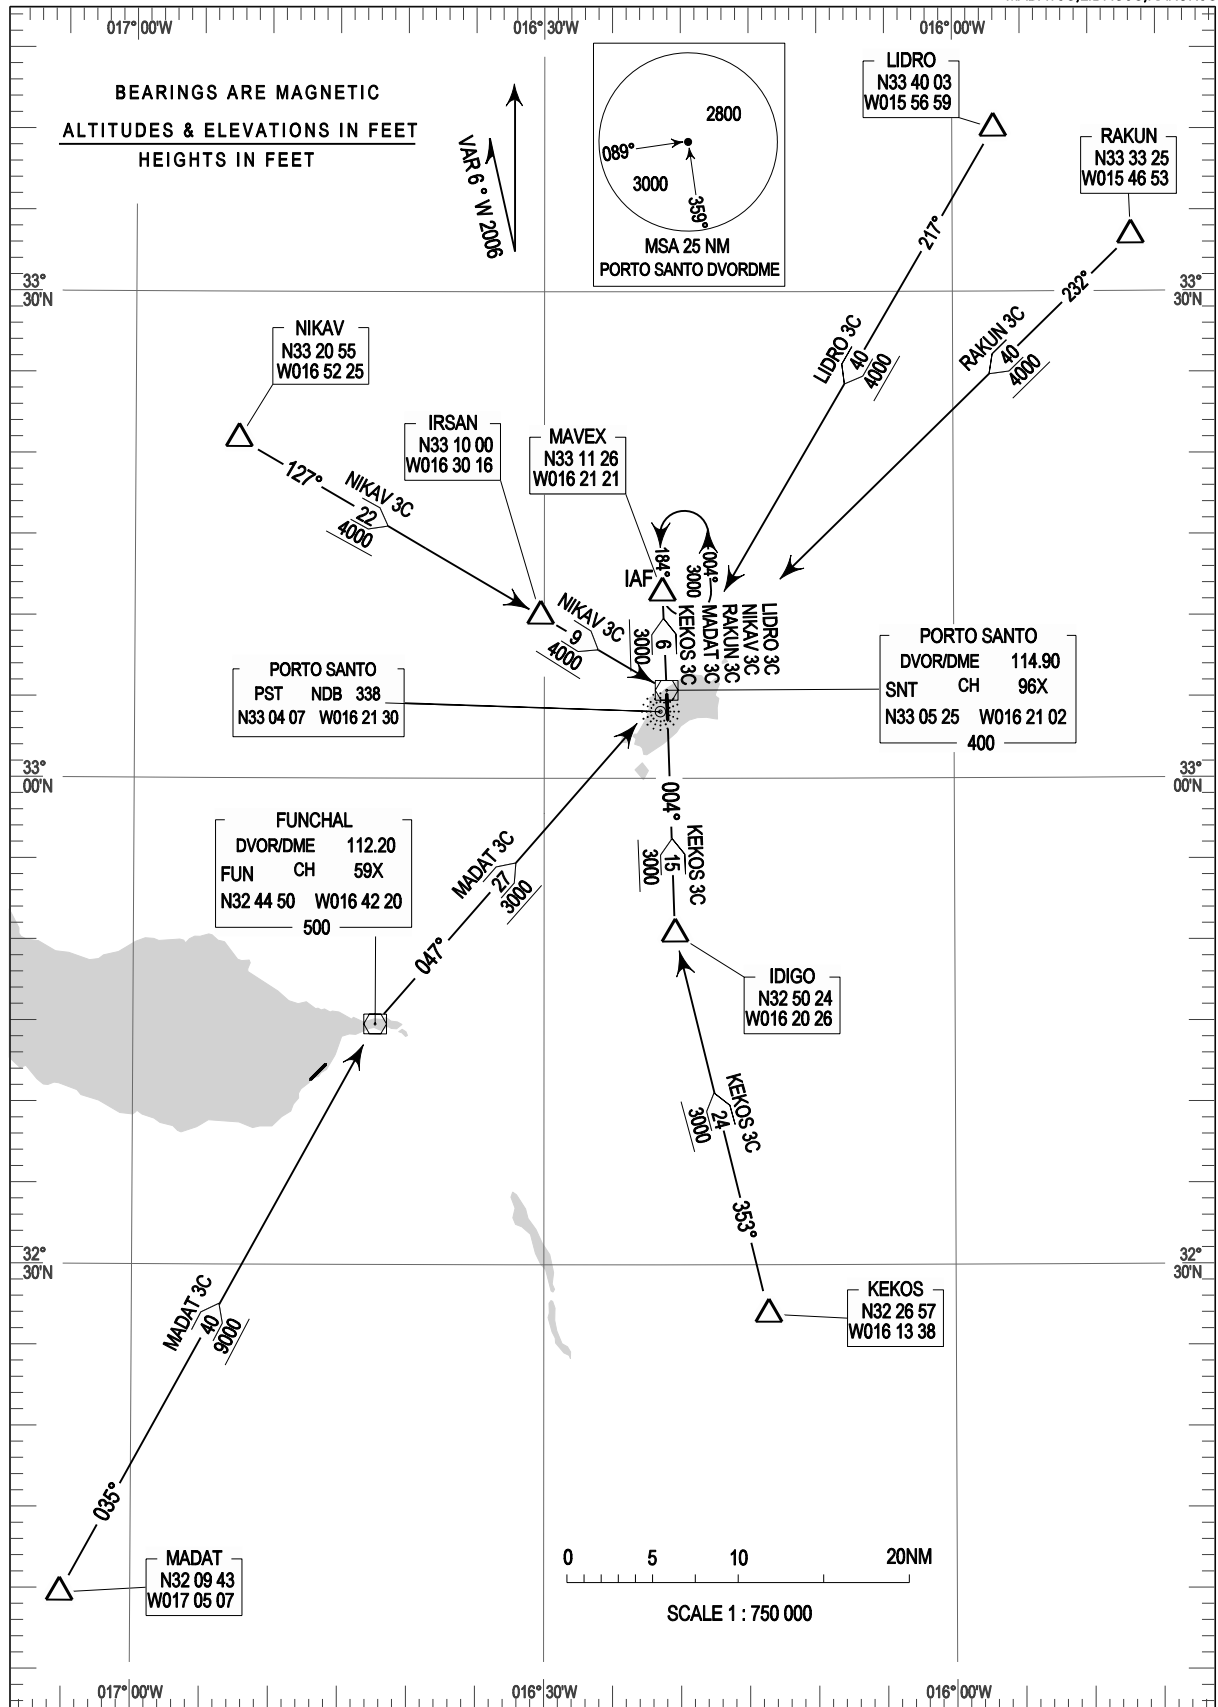

STANDARD ARRIVAL CHART -
INSTRUMENT (STAR) - ICAO

PORTO SANTO (LPPS)
RWY18

TRANSITION ALTITUDE 5000	MADEIRA APP PORTO SANTO TWR 120.050	119.600
-----------------------------	--	---------

KEKOS3C, NIKAV3C
MADAT3C, LIDRO3C, RAKUN3C

TWR Freq Changed

THIS PAGE INTENTIONALLY LEFT BLANK