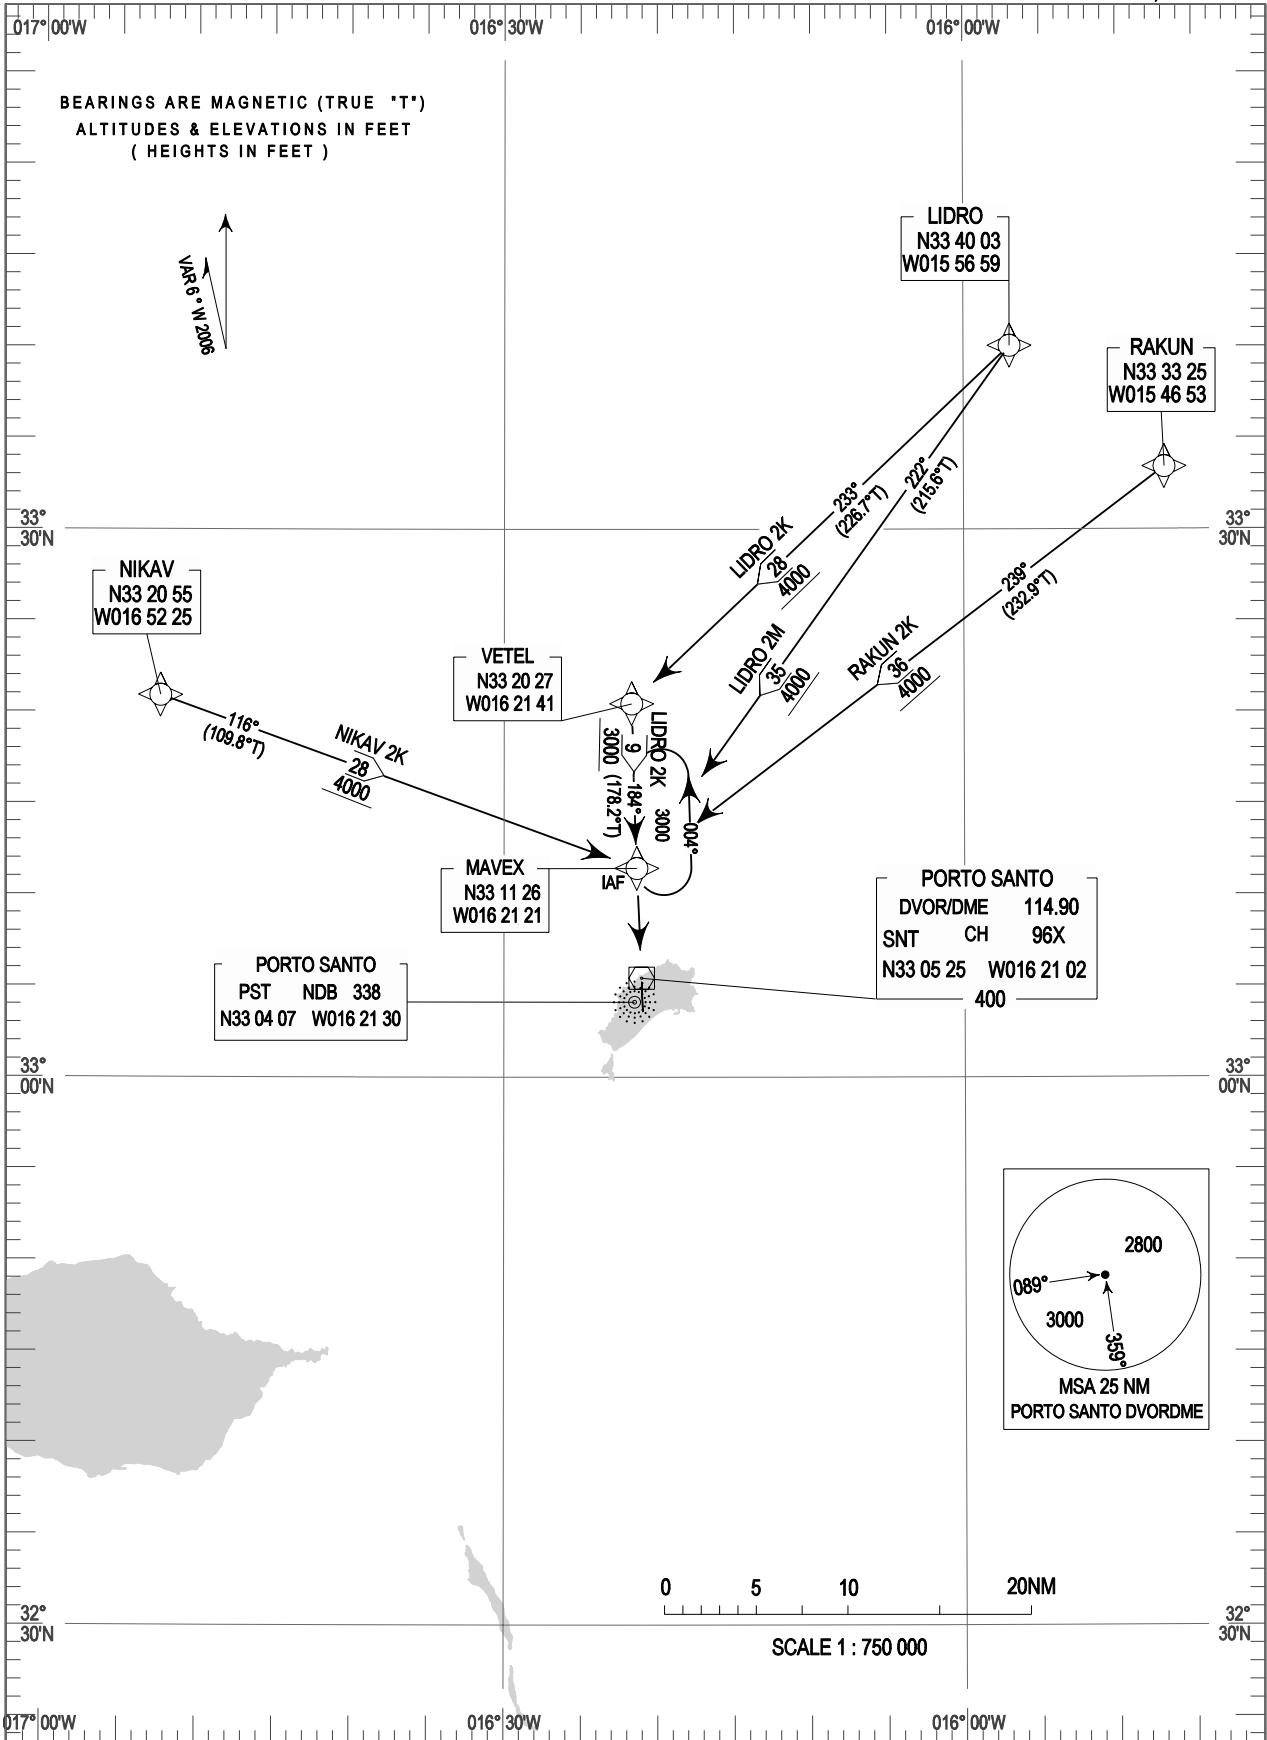

RNAV
STANDARD ARRIVAL CHART -
INSTRUMENT (STAR) - ICAO

TRANSITION ALTITUDE
5000

MADEIRA APP 119.600
PORTO SANTO TWR 120.050

PORTO SANTO (LPPS)
RWY 18
LIDRO 2K, LIDRO 2M
NIKAV 2K, RAKUN 2K

THIS PAGE INTENTIONALLY LEFT BLANK