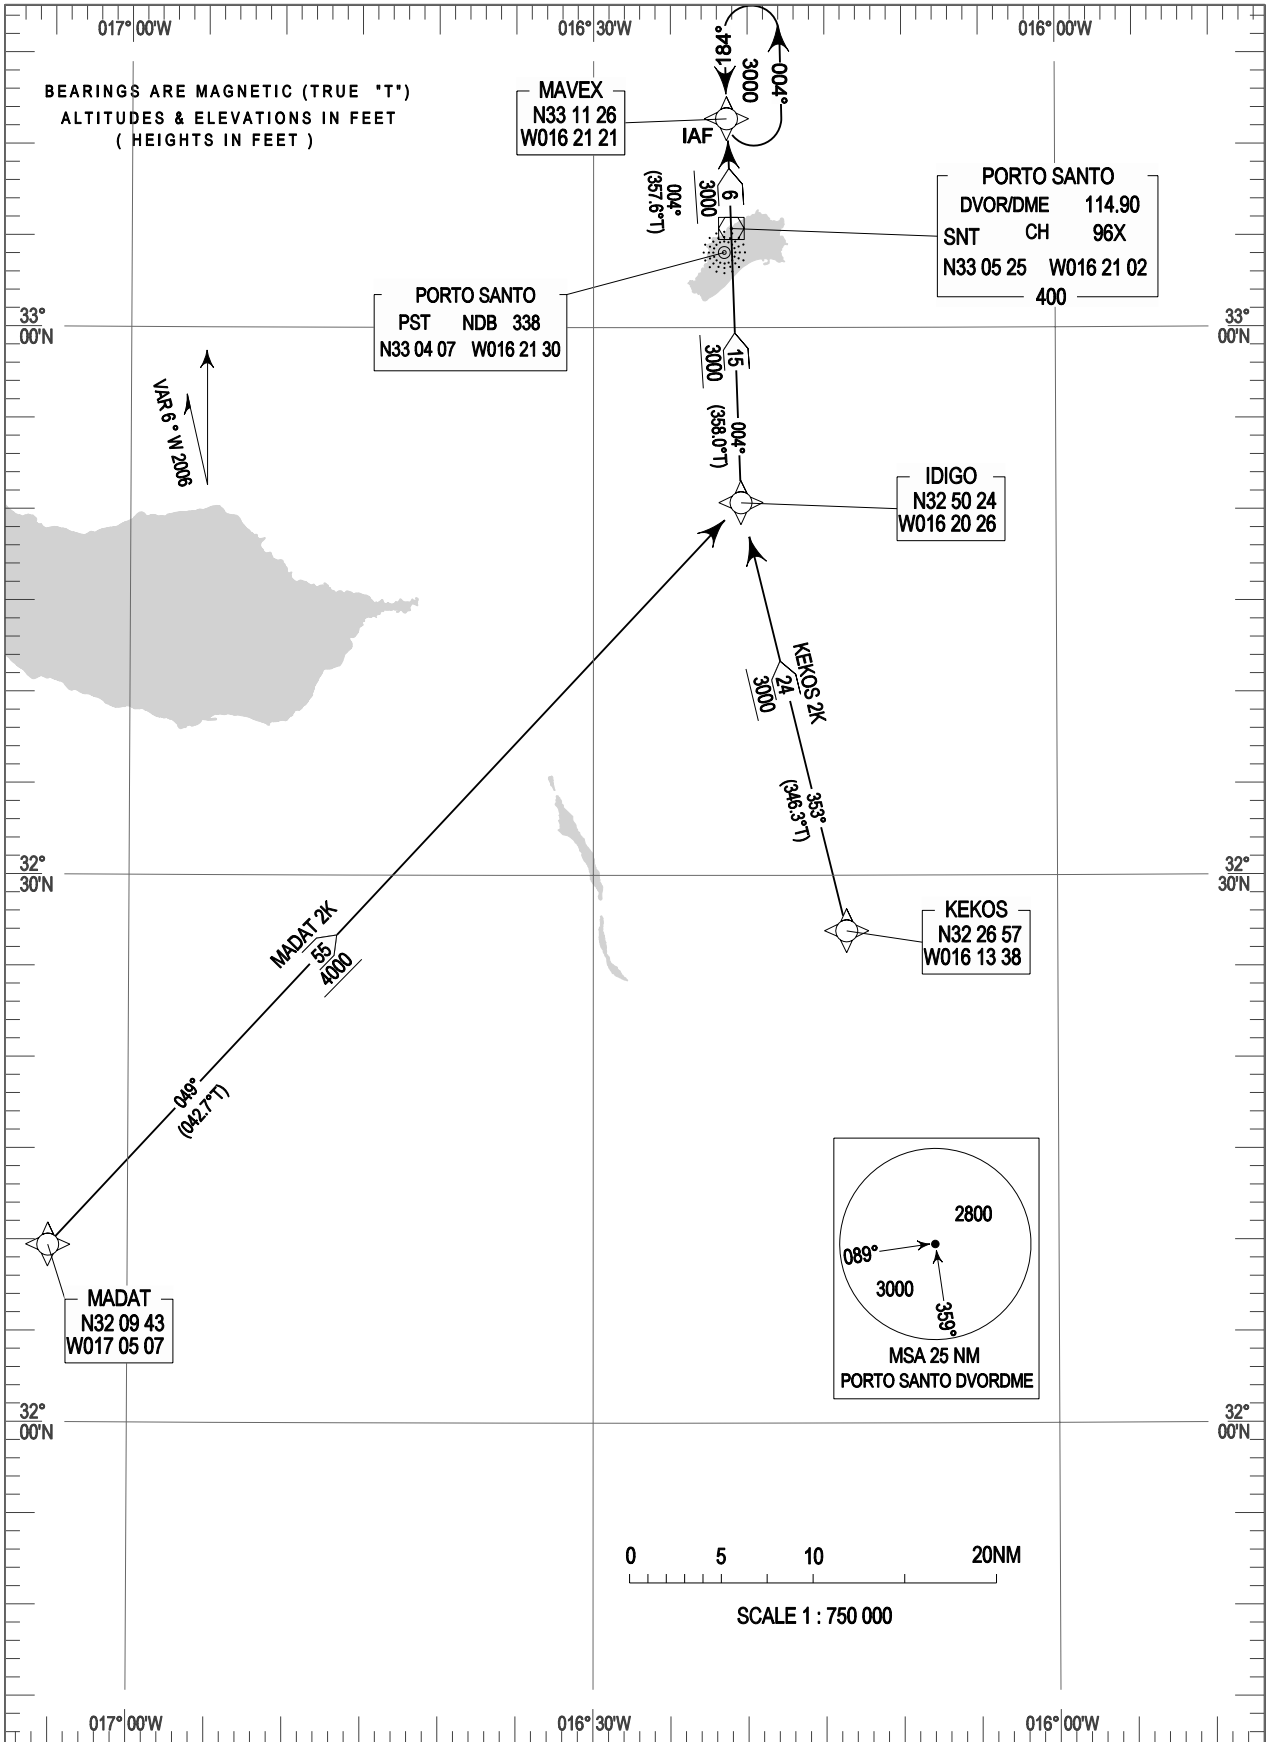

RNAV  
STANDARD ARRIVAL CHART -  
INSTRUMENT (STAR) - ICAO

TRANSITION ALTITUDE  
5000

MADEIRA APP 119.600  
PORTO SANTO TWR 120.050

PORTO SANTO (LPPS)  
RWY 18  
MADAT 2K, KEKOS 2K

TWR Freq Changed

THIS PAGE INTENTIONALLY LEFT BLANK