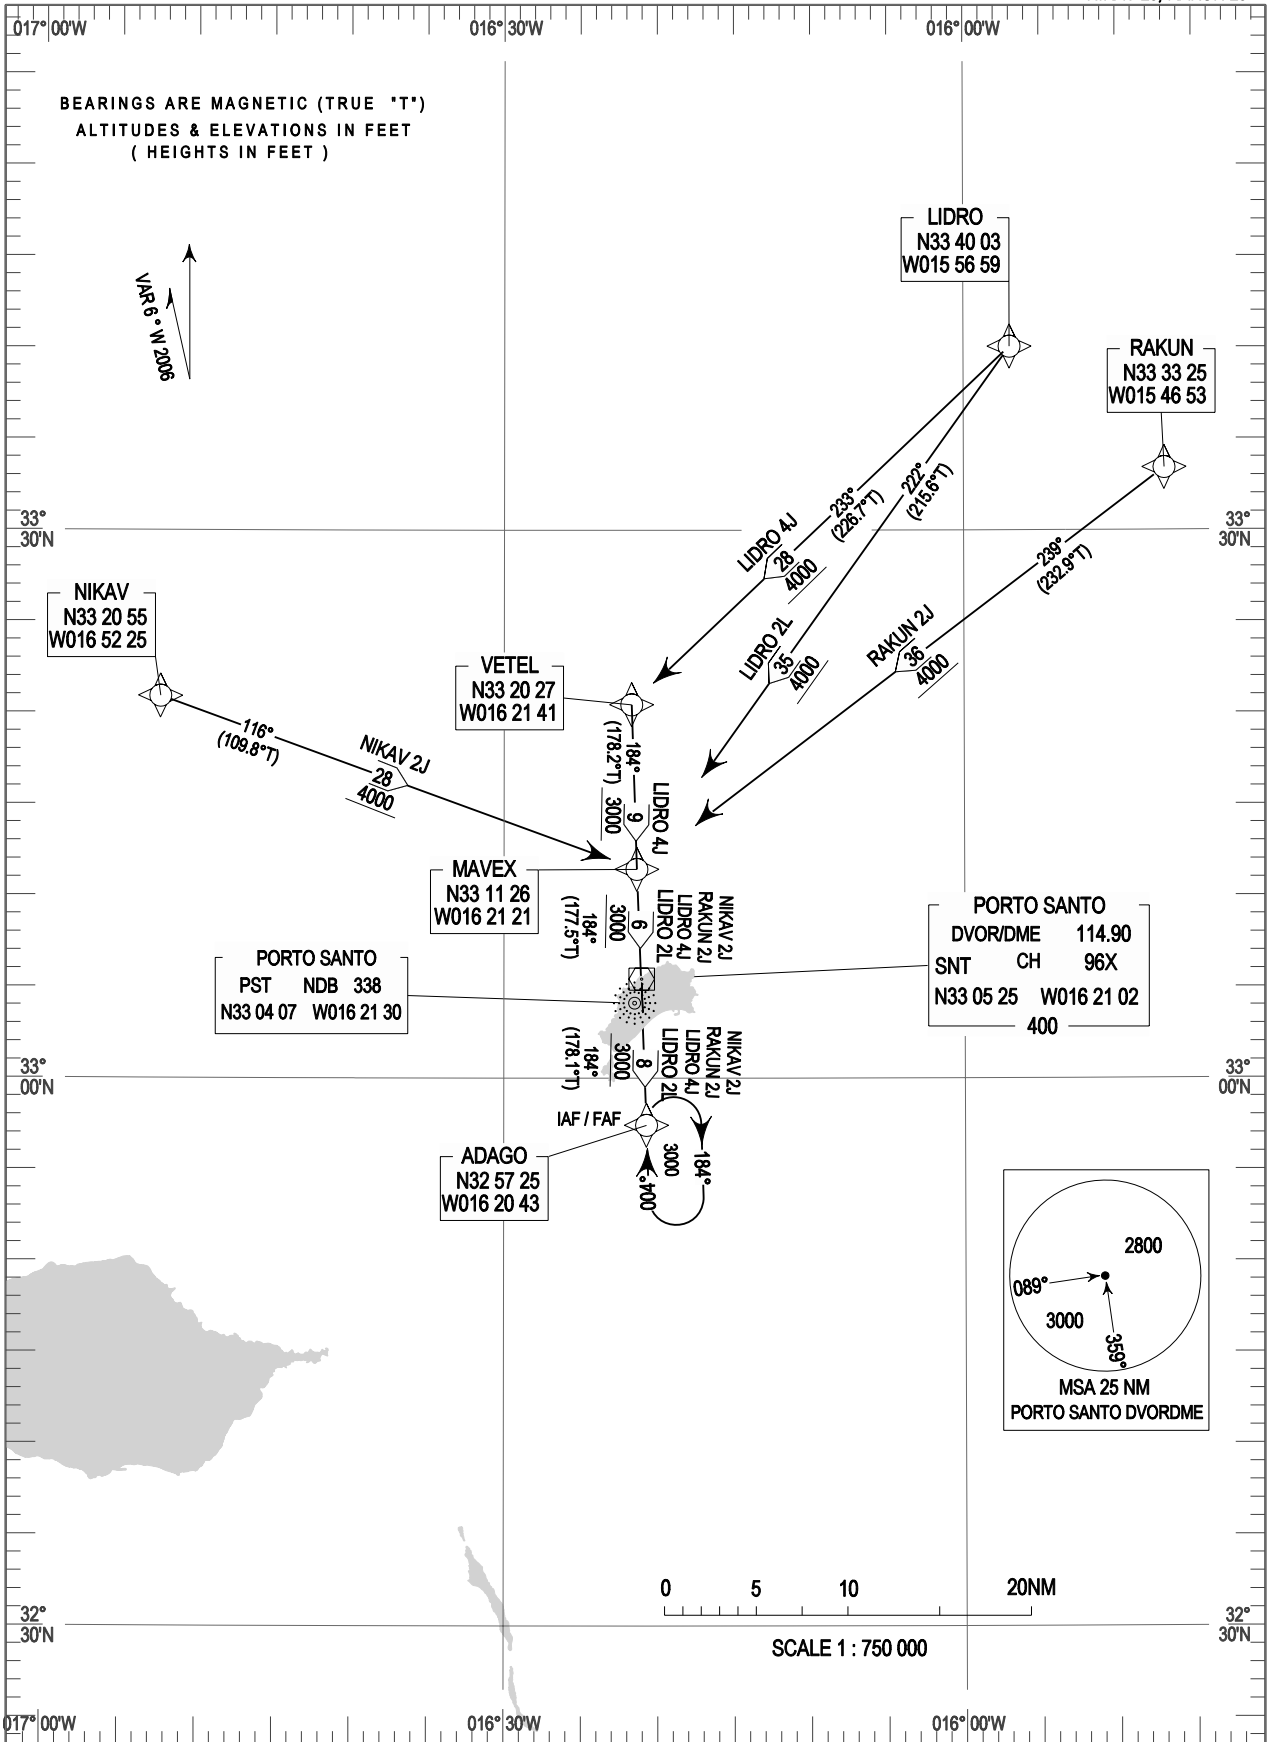

RNAV  
STANDARD ARRIVAL CHART -  
INSTRUMENT (STAR) - ICAO

TRANSITION ALTITUDE  
5000

MADEIRA APP 119.600  
PORTO SANTO TWR 120.050

PORTO SANTO (LPPS)  
RWY 36  
LIDRO 2L, LIDRO 4J  
NIKAV 2J, RAKUN 2J

THIS PAGE INTENTIONALLY LEFT BLANK