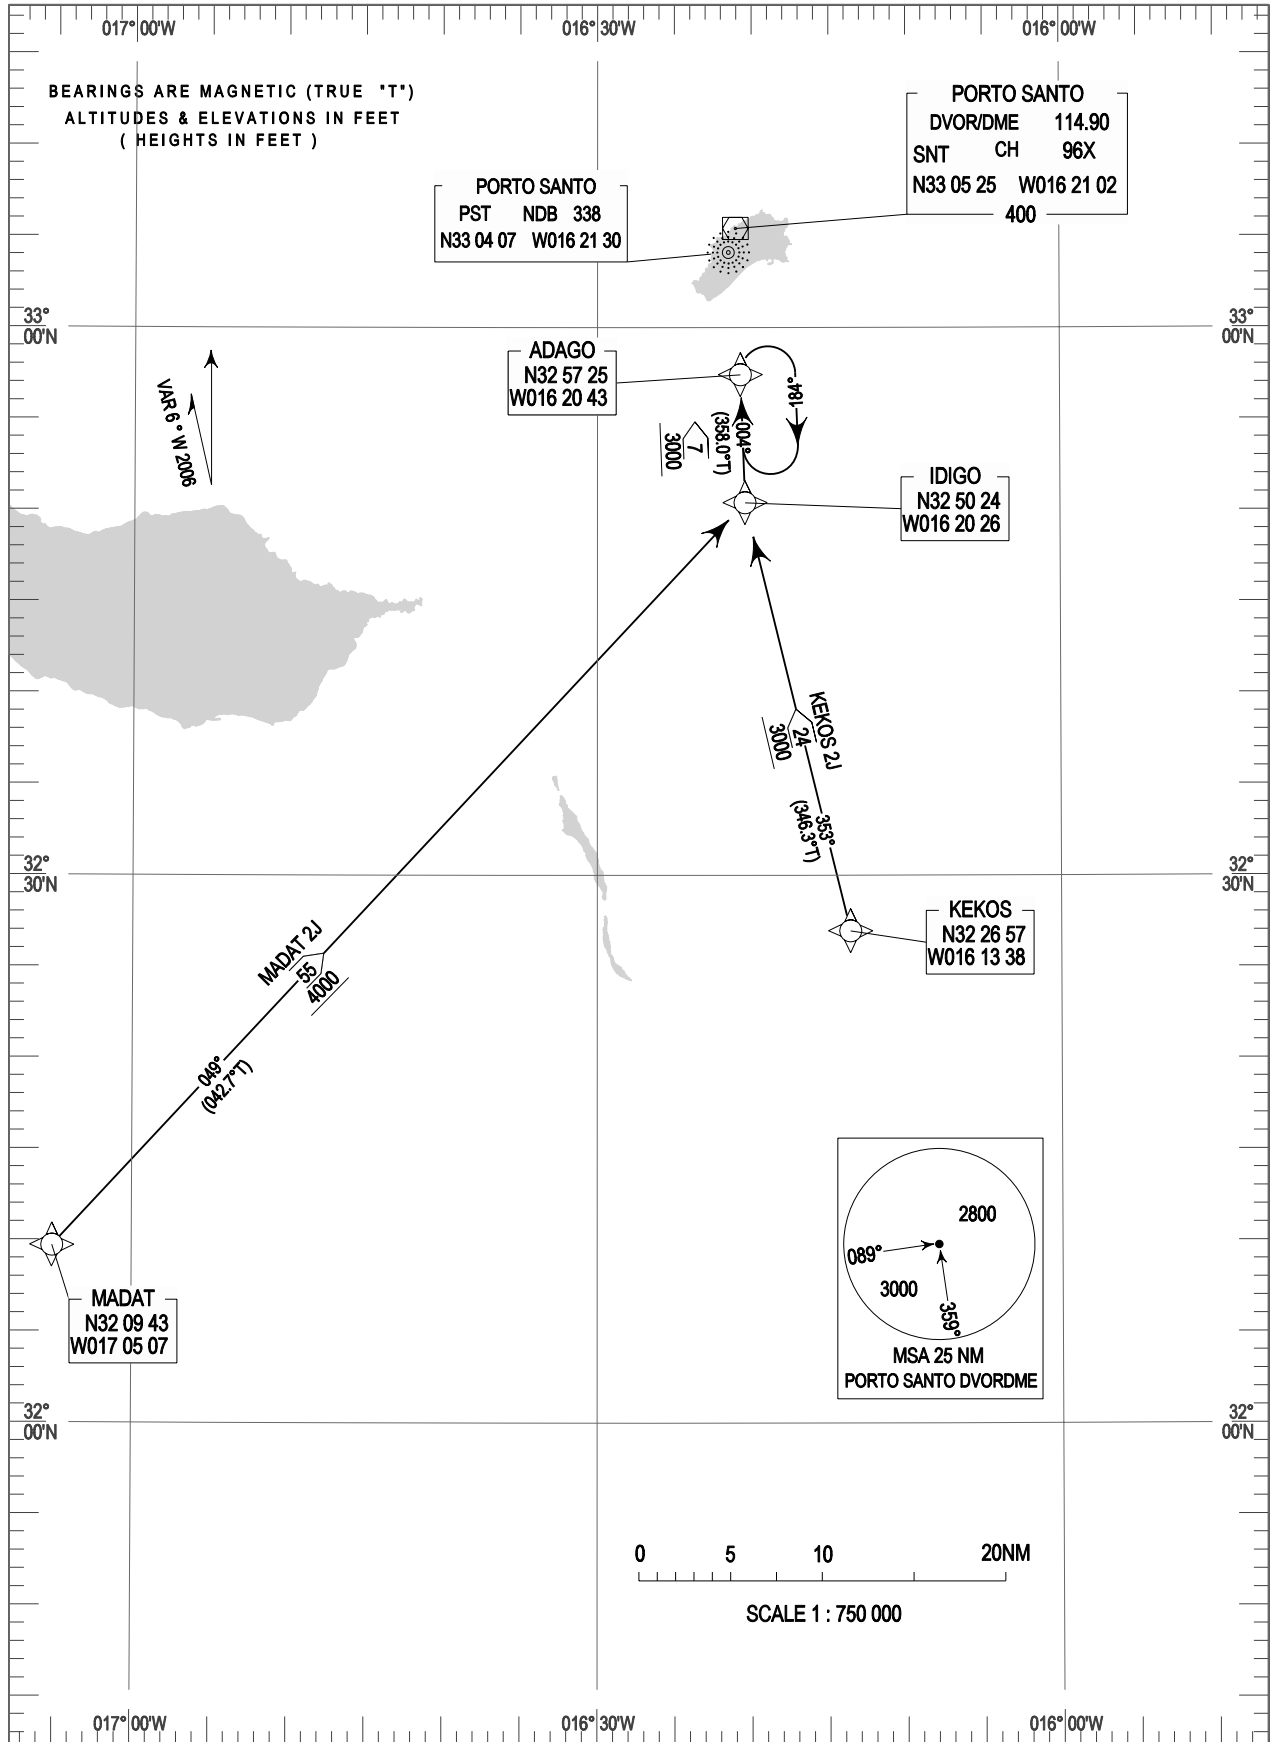

RNAV
STANDARD ARRIVAL CHART -
INSTRUMENT (STAR) - ICAO

TRANSITION ALTITUDE
5000

MADEIRA APP 119.600
PORTO SANTO TWR 120.050

PORTO SANTO (LPPS)
RWY 36
MADAT 2J, KEKOS 2J

TWR Freq Changed

THIS PAGE INTENTIONALLY LEFT BLANK