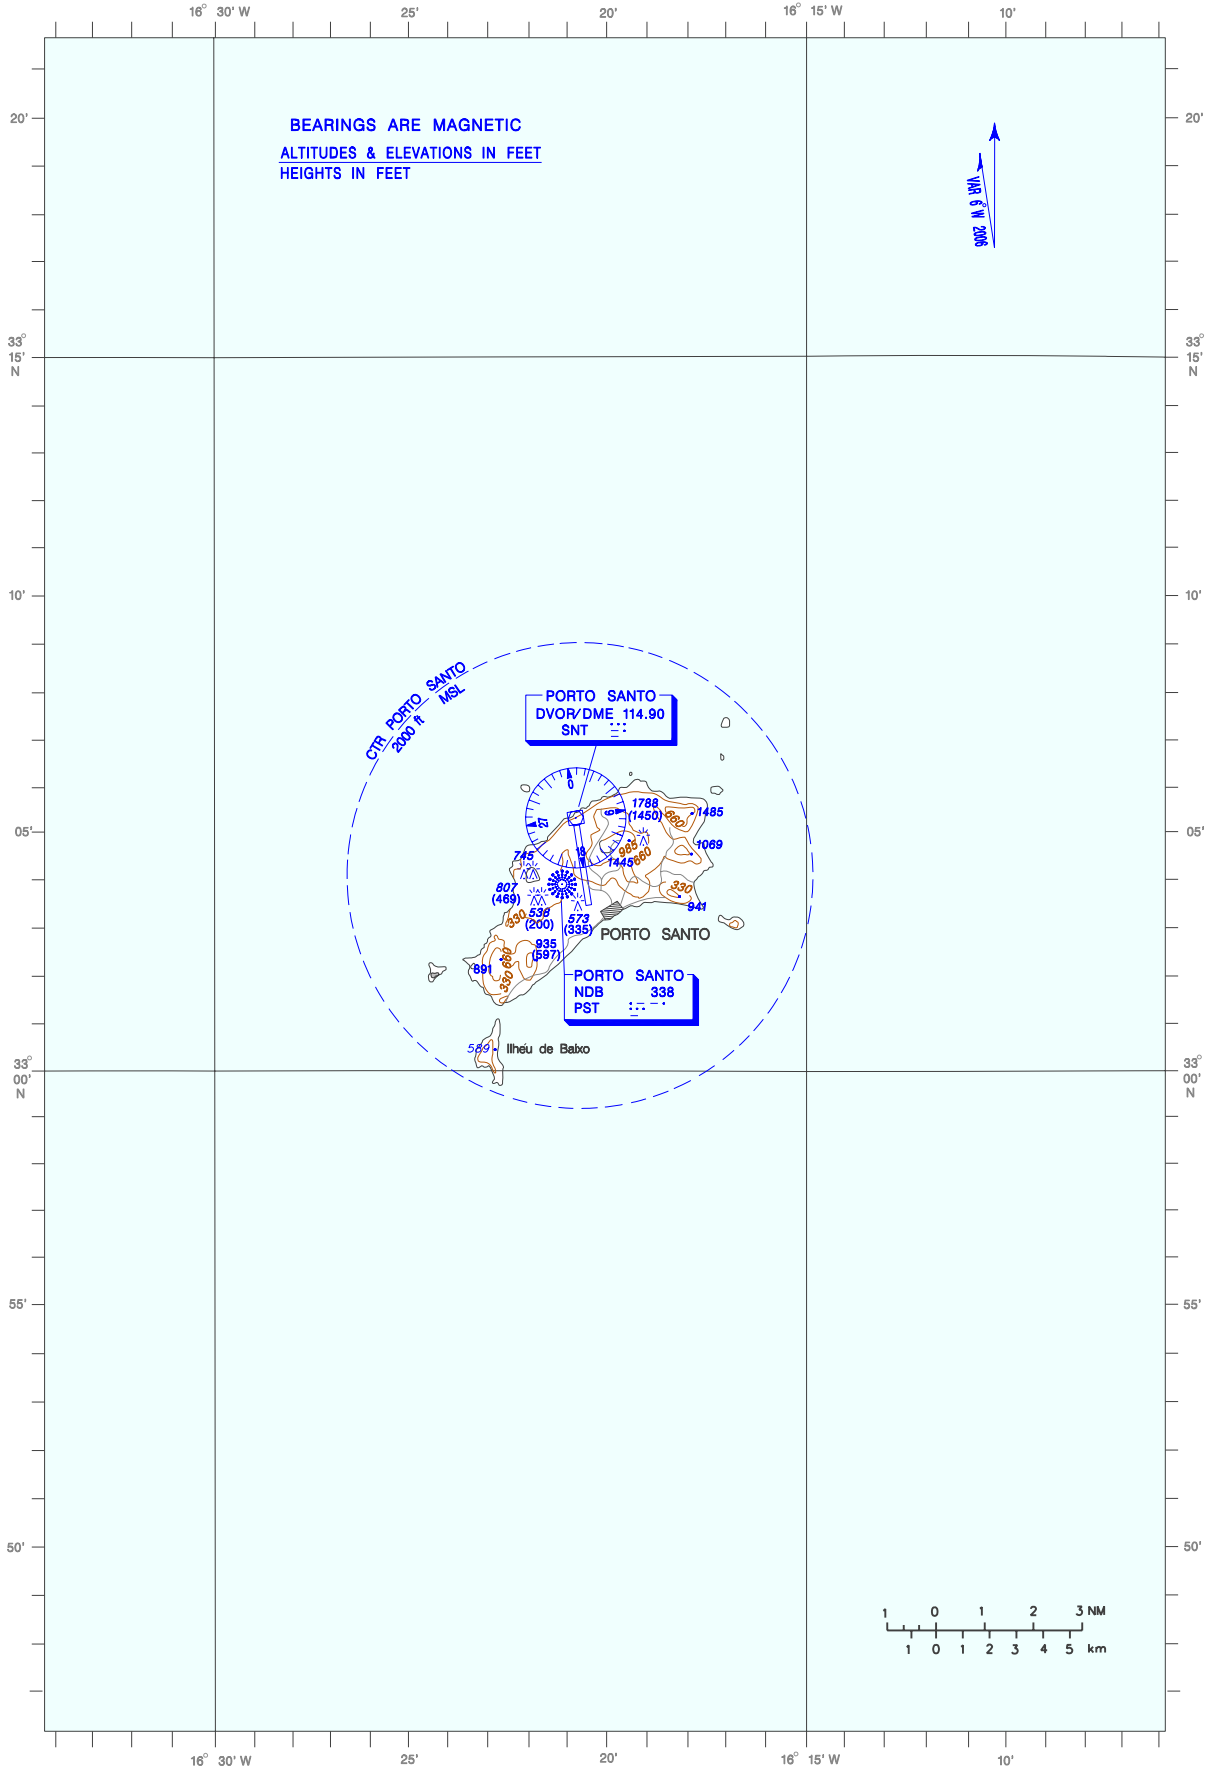

VISUAL
APPROACH
CHART-ICAO

AD ELEV 338 ft
HEIGHTS RELATED
TO AD ELEV

MADEIRA APP 119.600
PORTO SANTO TWR 120.050

PORTO SANTO

THIS PAGE INTENTIONALLY LEFT BLANK