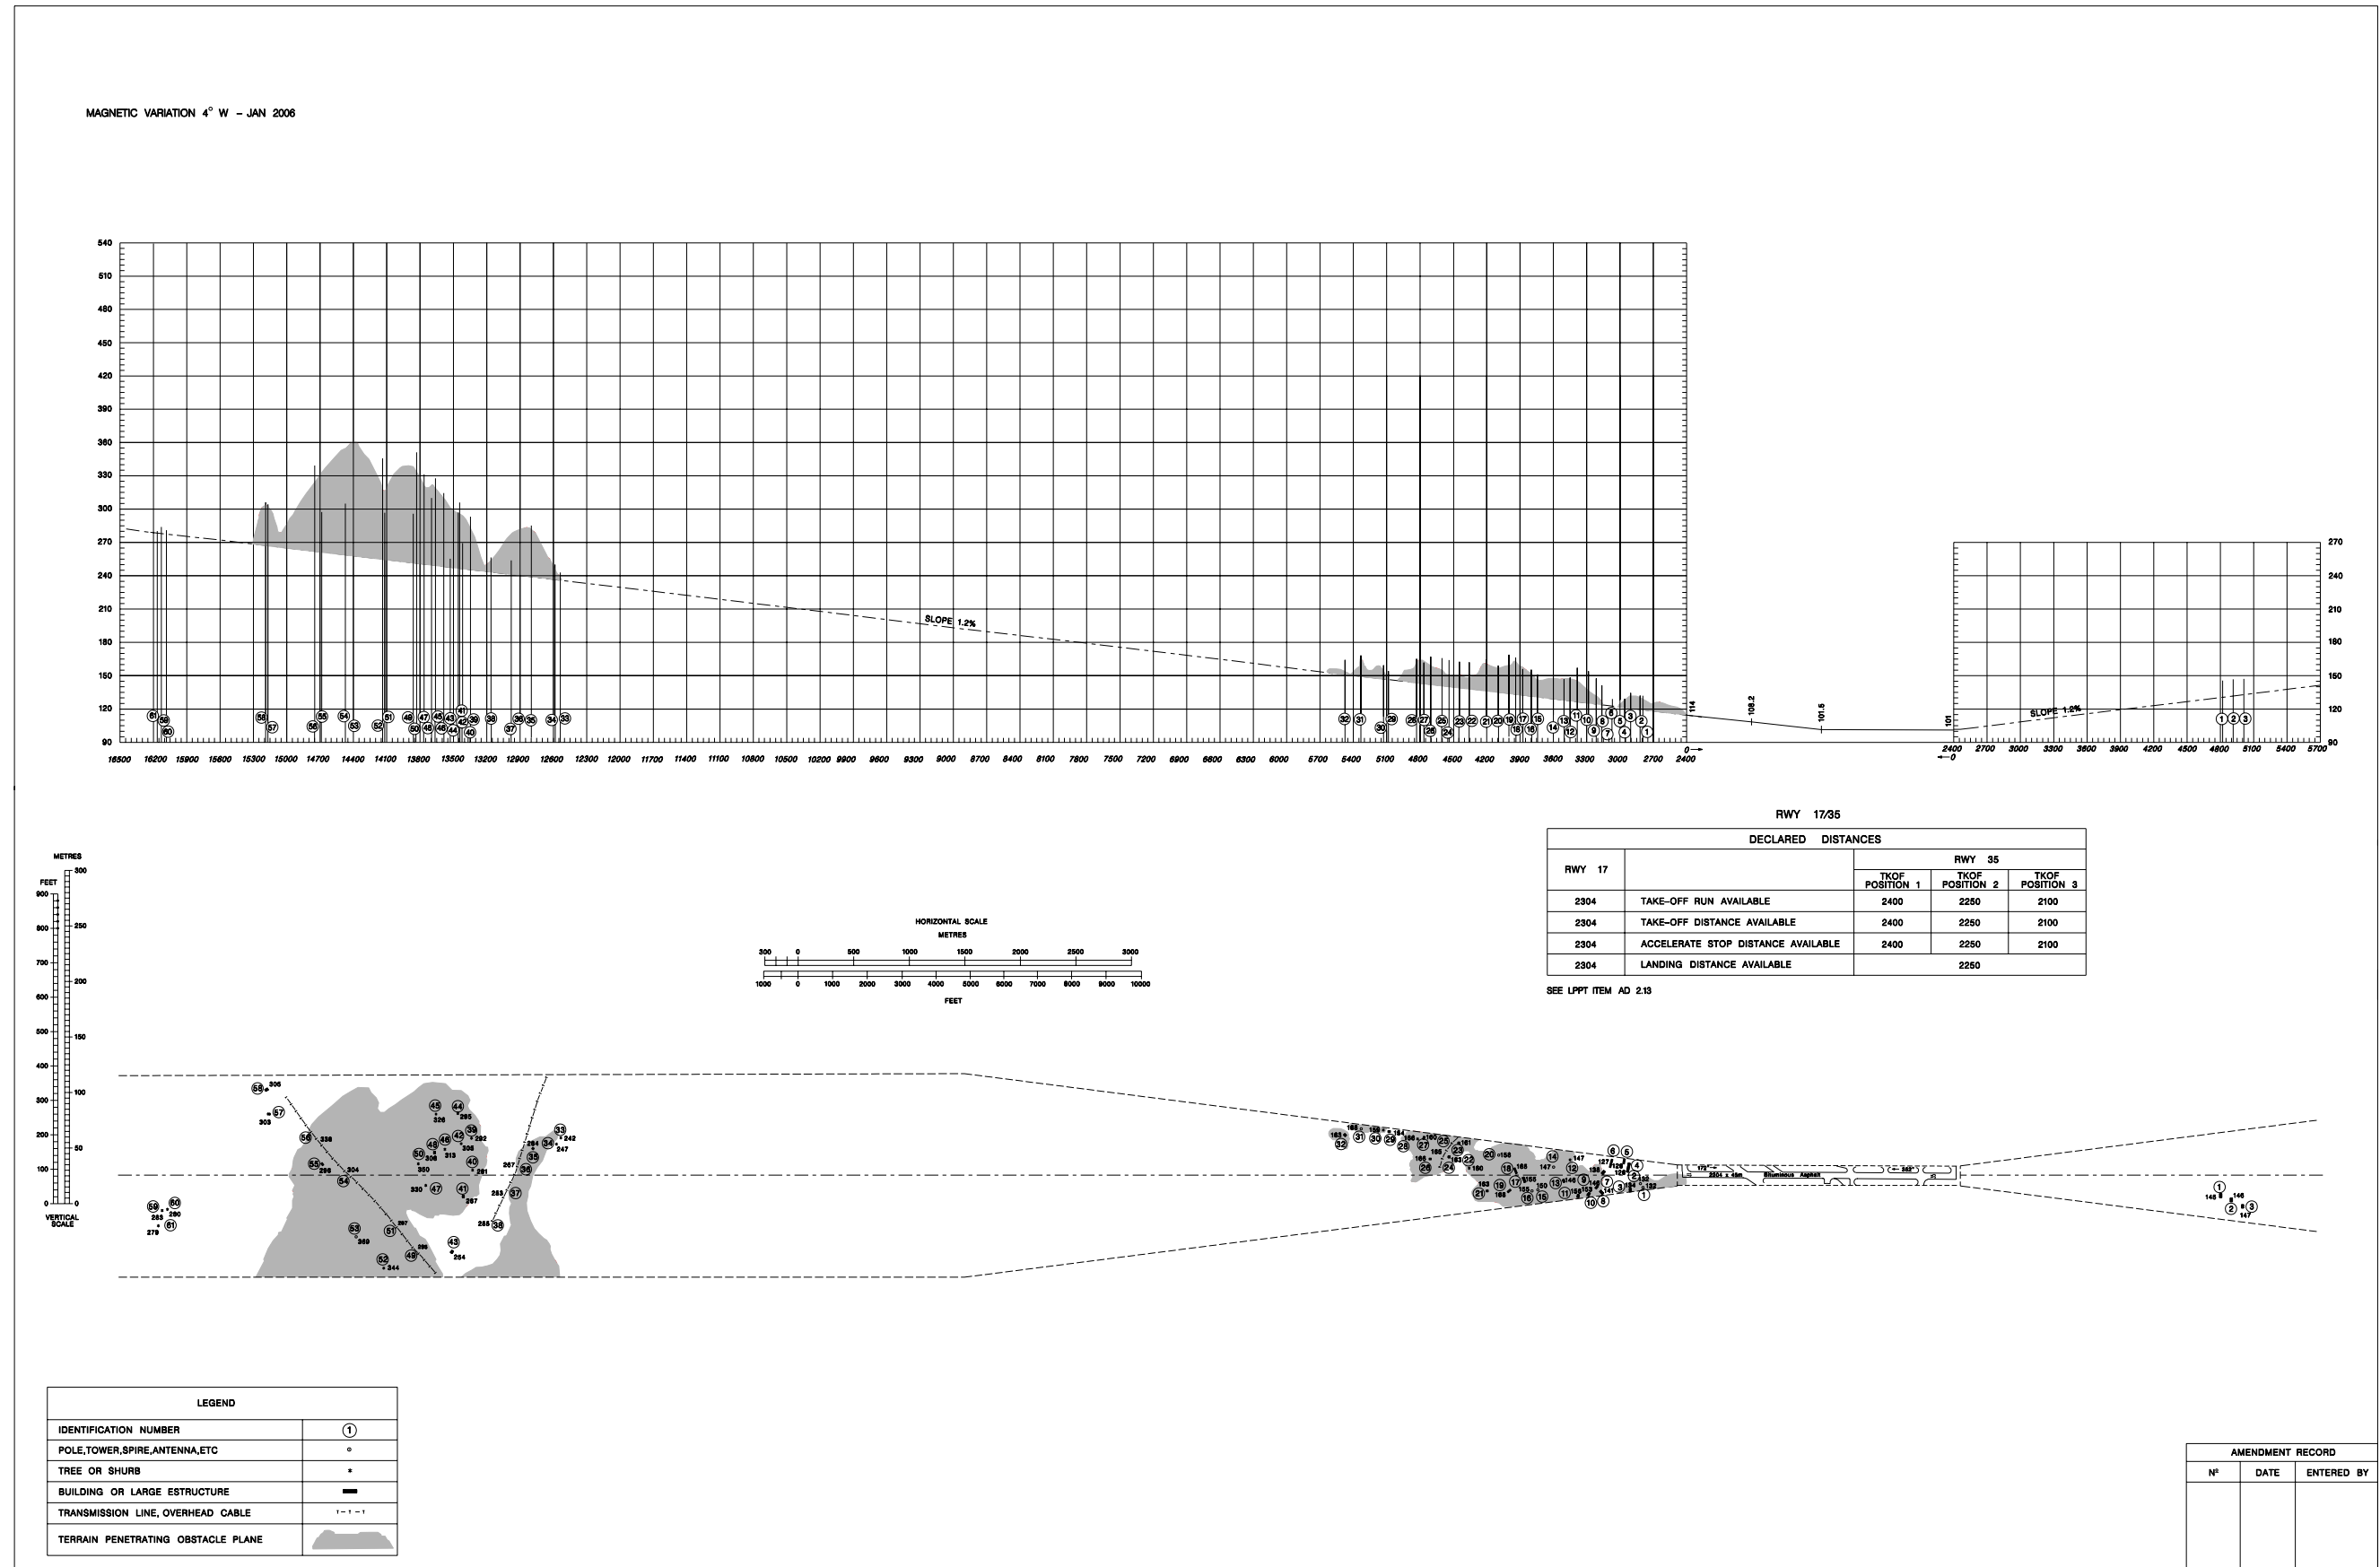

AERODROME OBSTACLE CHART-ICAO
TYPE A (OPERATING LIMITATIONS)

LISBOA

DIMENSIONS AND ELEVATIONS IN METRES

MAGNETIC VARIATION 4° W - JAN 2006

THIS PAGE INTENTIONALLY LEFT BLANK