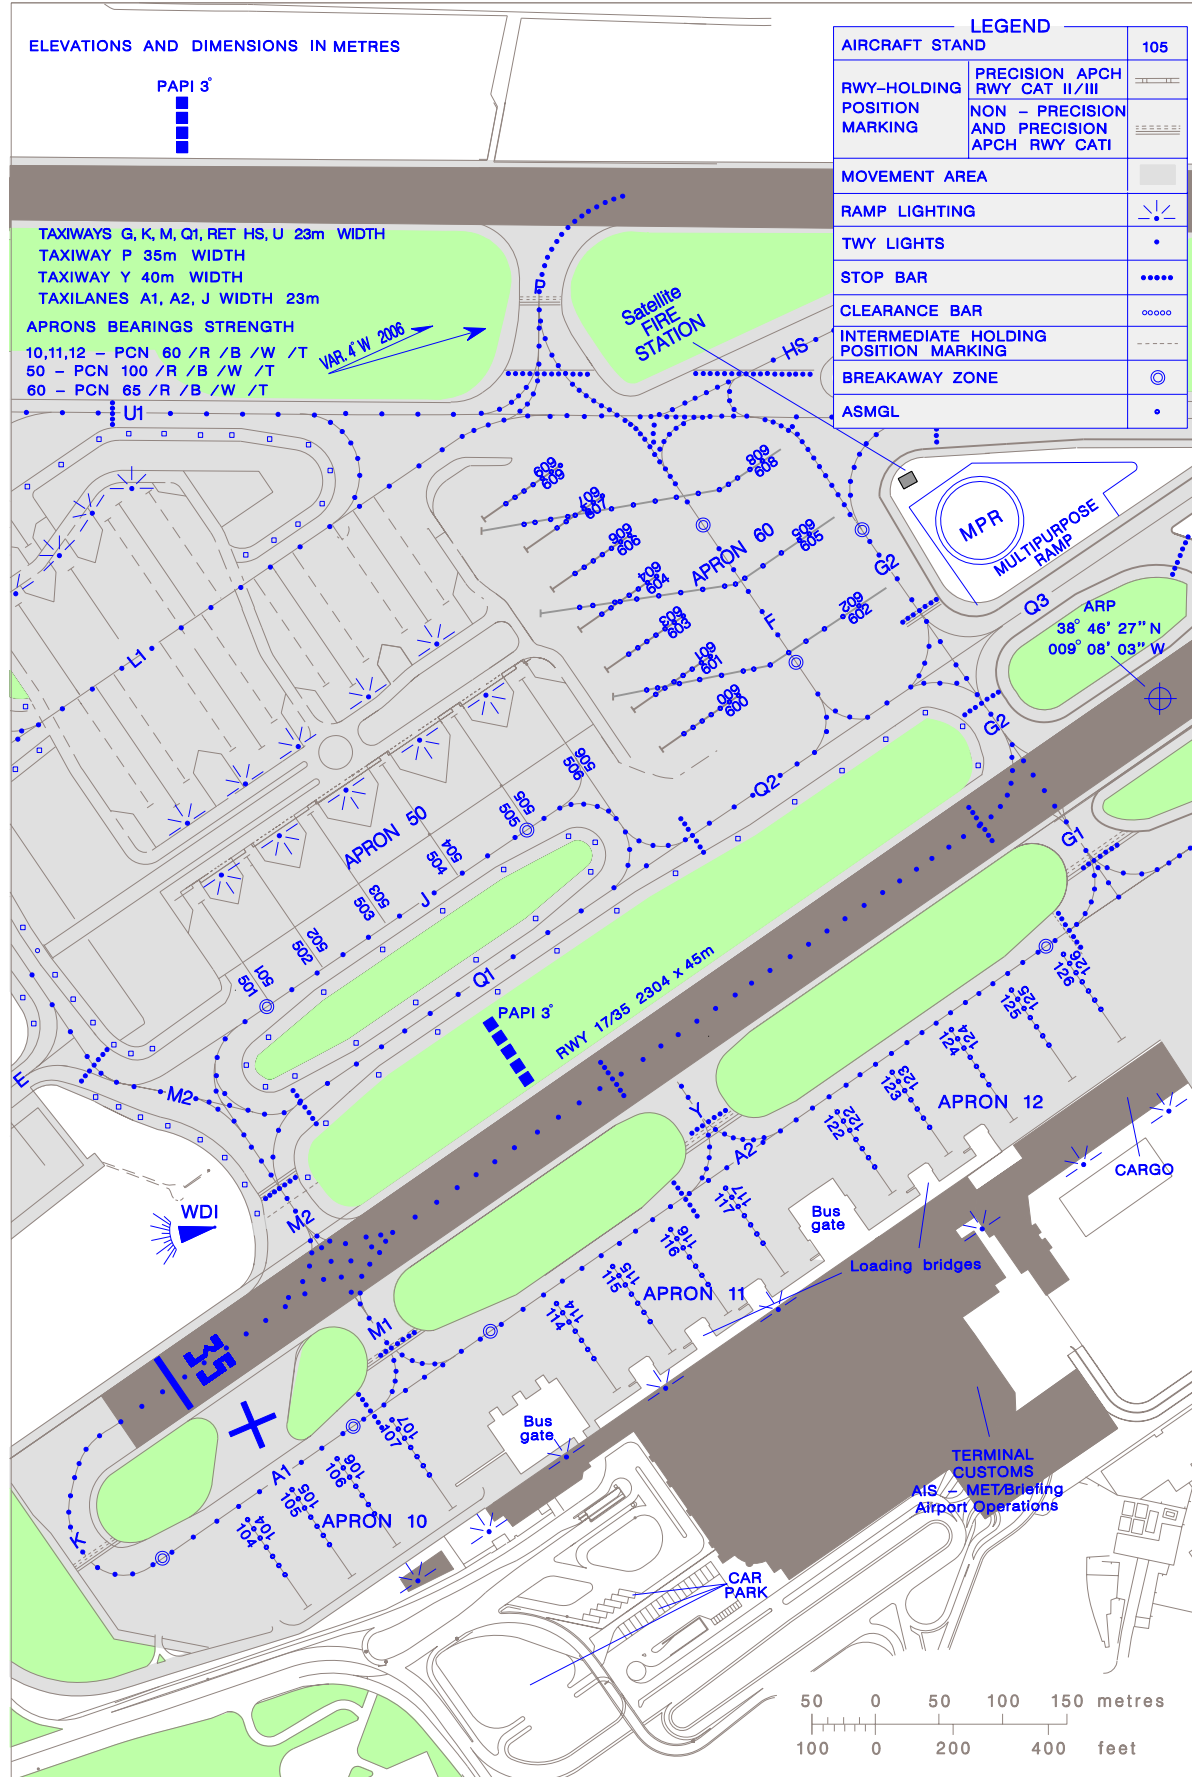

AIRCRAFT PARKING / DOCKING CHART-ICAO

APRON ELEV.
10,11,12-101m;
50-104m;60-104m

ATIS - 124.150 TWR - 118.100 /118.500
CLD - 118.950 /118.500 GND - 121.750 /118.500

LISBOA

ASMGL Inserted

THIS PAGE INTENTIONALLY LEFT BLANK