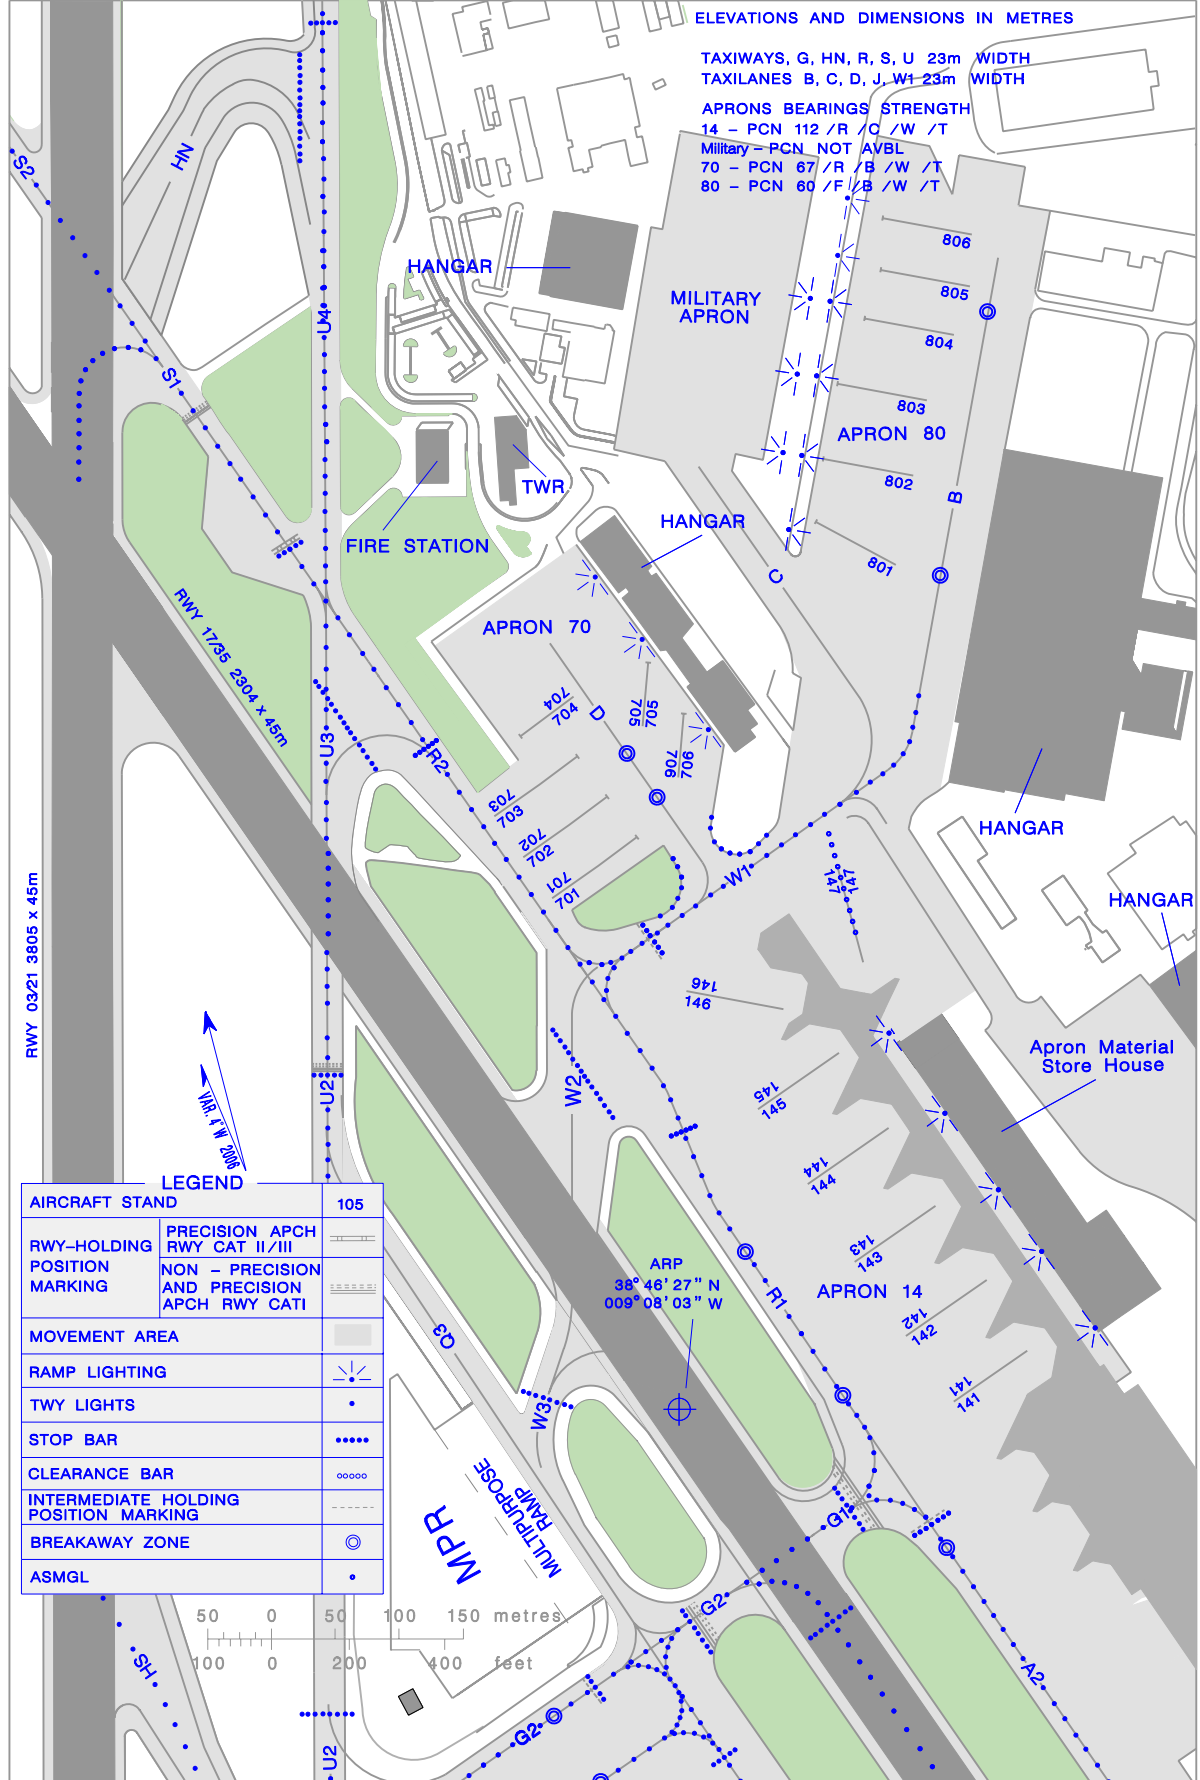

AIRCRAFT PARKING / DOCKING CHART-ICAO

APRON ELEV.  
14-100m; 70-102m  
80-98m; Military-100m

ATIS - 124.150 TWR - 118.100 /118.500  
CLD - 118.950 /118.500 GND - 121.750 /118.500

LISBOA

THIS PAGE INTENTIONALLY LEFT BLANK