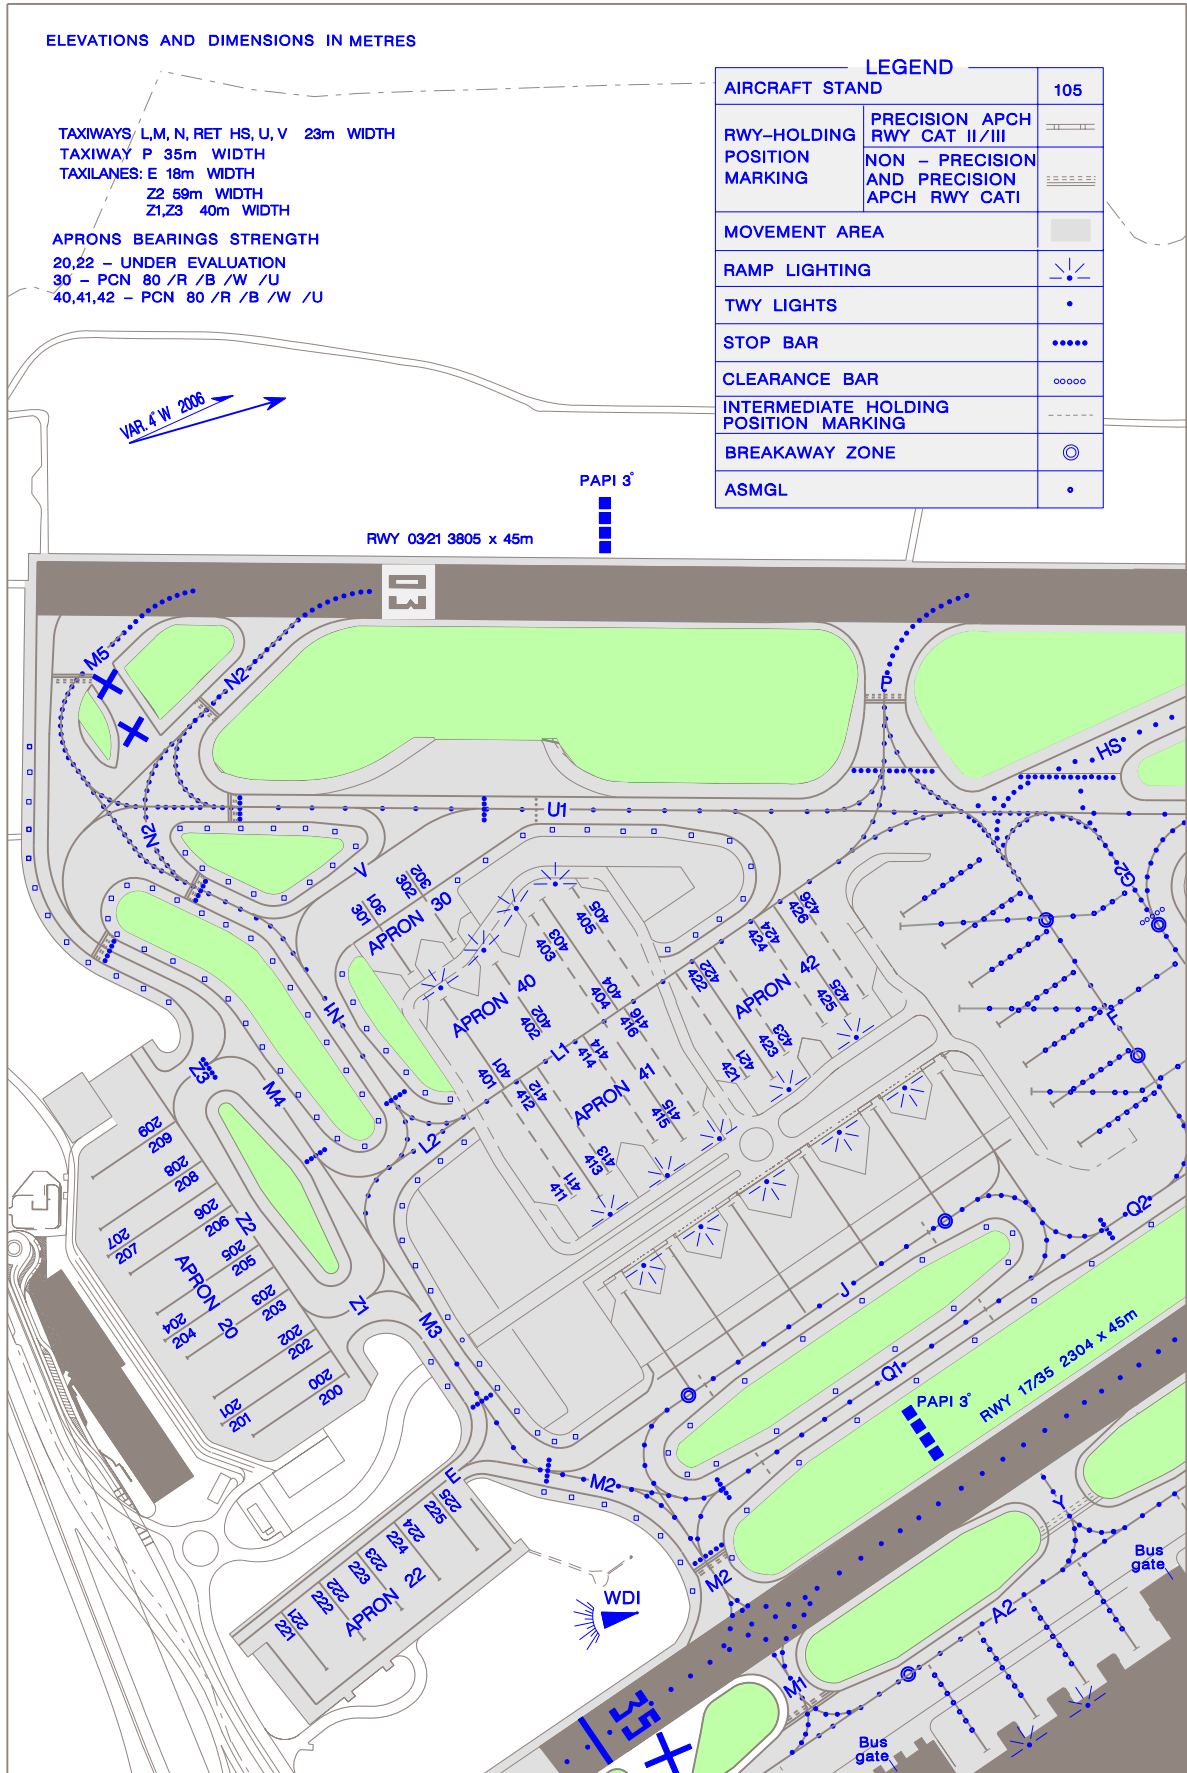

AIRCRAFT PARKING / DOCKING CHART-ICAO

APRON ELEV.
20-103m; 22-100m
30-102m; 40,41,42-104m

ATIS - 124.150 TWR - 118.100 /118.500
CLD - 118.950 /118.500 GND - 121.750 /118.500

LISBOA

ASMGL Inserted

THIS PAGE INTENTIONALLY LEFT BLANK