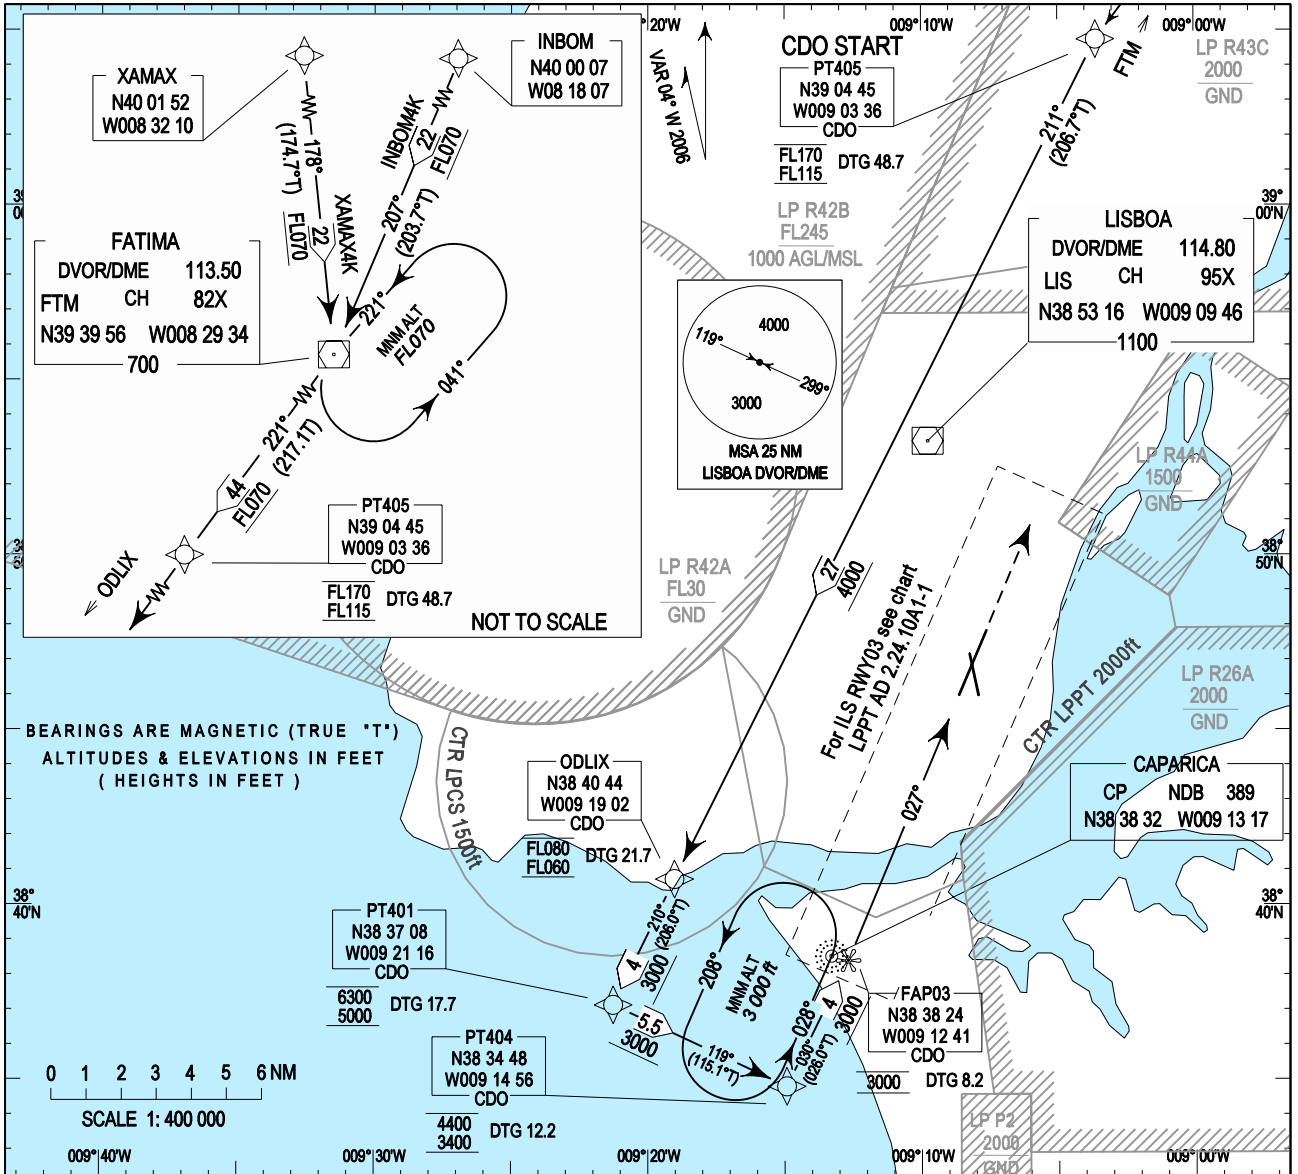

RNAV STAR CDO
STANDARD ARRIVAL CHART -
INSTRUMENT (STAR)

TRANSITION ALTITUDE
4000

TWR 118.100
APP 119.100
ACC 120.600

LISBOA (LPPT)
CDO RWY 03
INBOM 4K
XAMAX 4K

THIS PAGE INTENTIONALLY LEFT BLANK