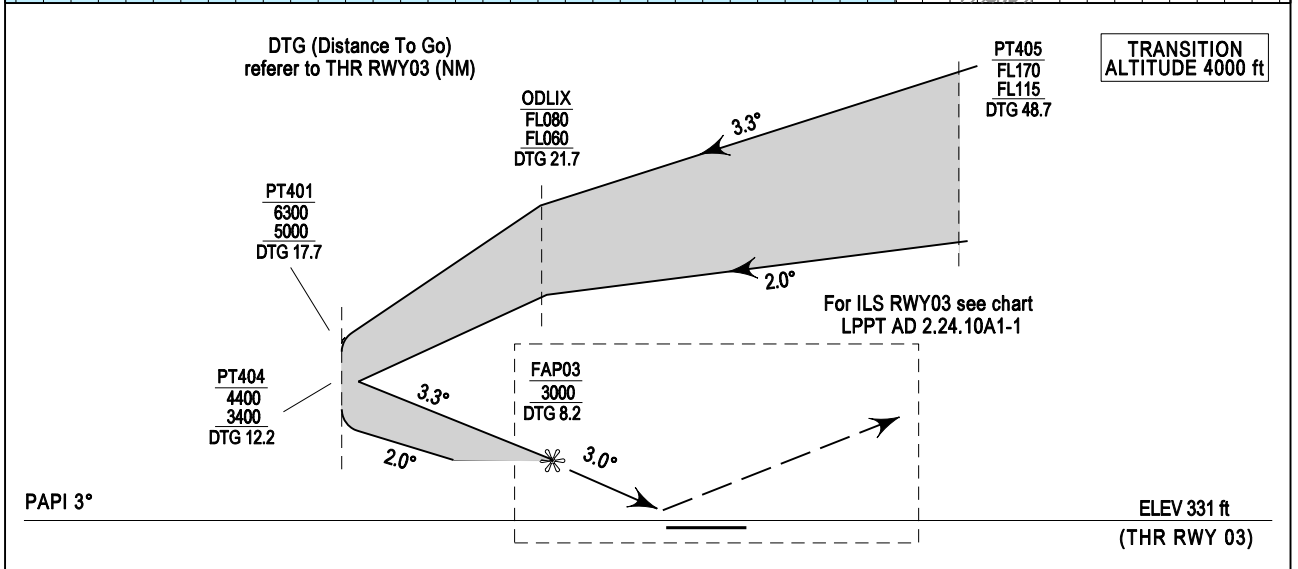

RNAV STAR CDO
STANDARD ARRIVAL CHART -
INSTRUMENT (STAR)

TRANSITION ALTITUDE
4000

TWR 118.100
APP 119.100
ACC 120.600

LISBOA (LPPT)
CDO RWY 03
INBOM 4K
XAMAX 4K

THIS PAGE INTENTIONALLY LEFT BLANK