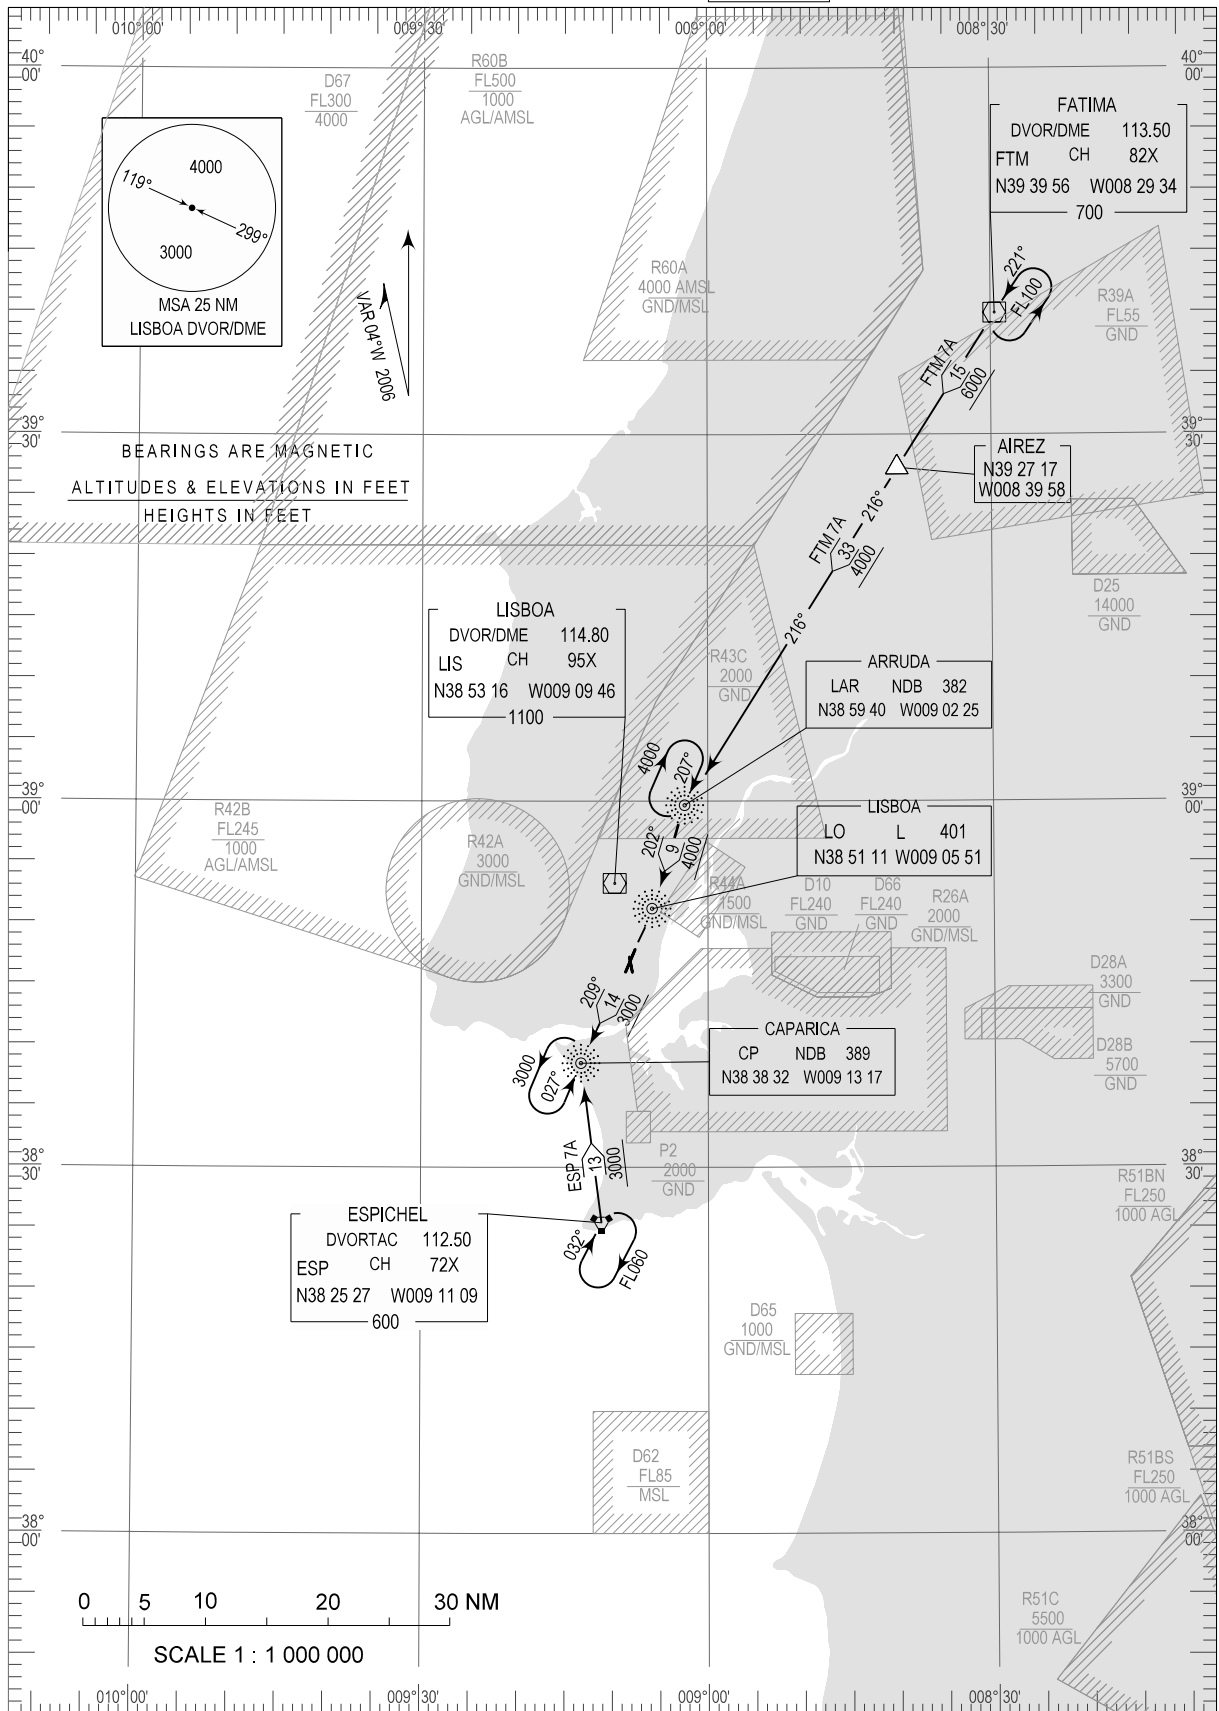

STANDARD ARRIVAL CHART -  
INSTRUMENT (STAR) - ICAO

LISBOA (LPPT)  
RWY 03/35

TRANSITION ALTITUDE 4000  
TWR 118.100  
APP 119.100  
ACC 120.600

ESPICHEL7A, FATIMA7A

THIS PAGE INTENTIONALLY LEFT BLANK