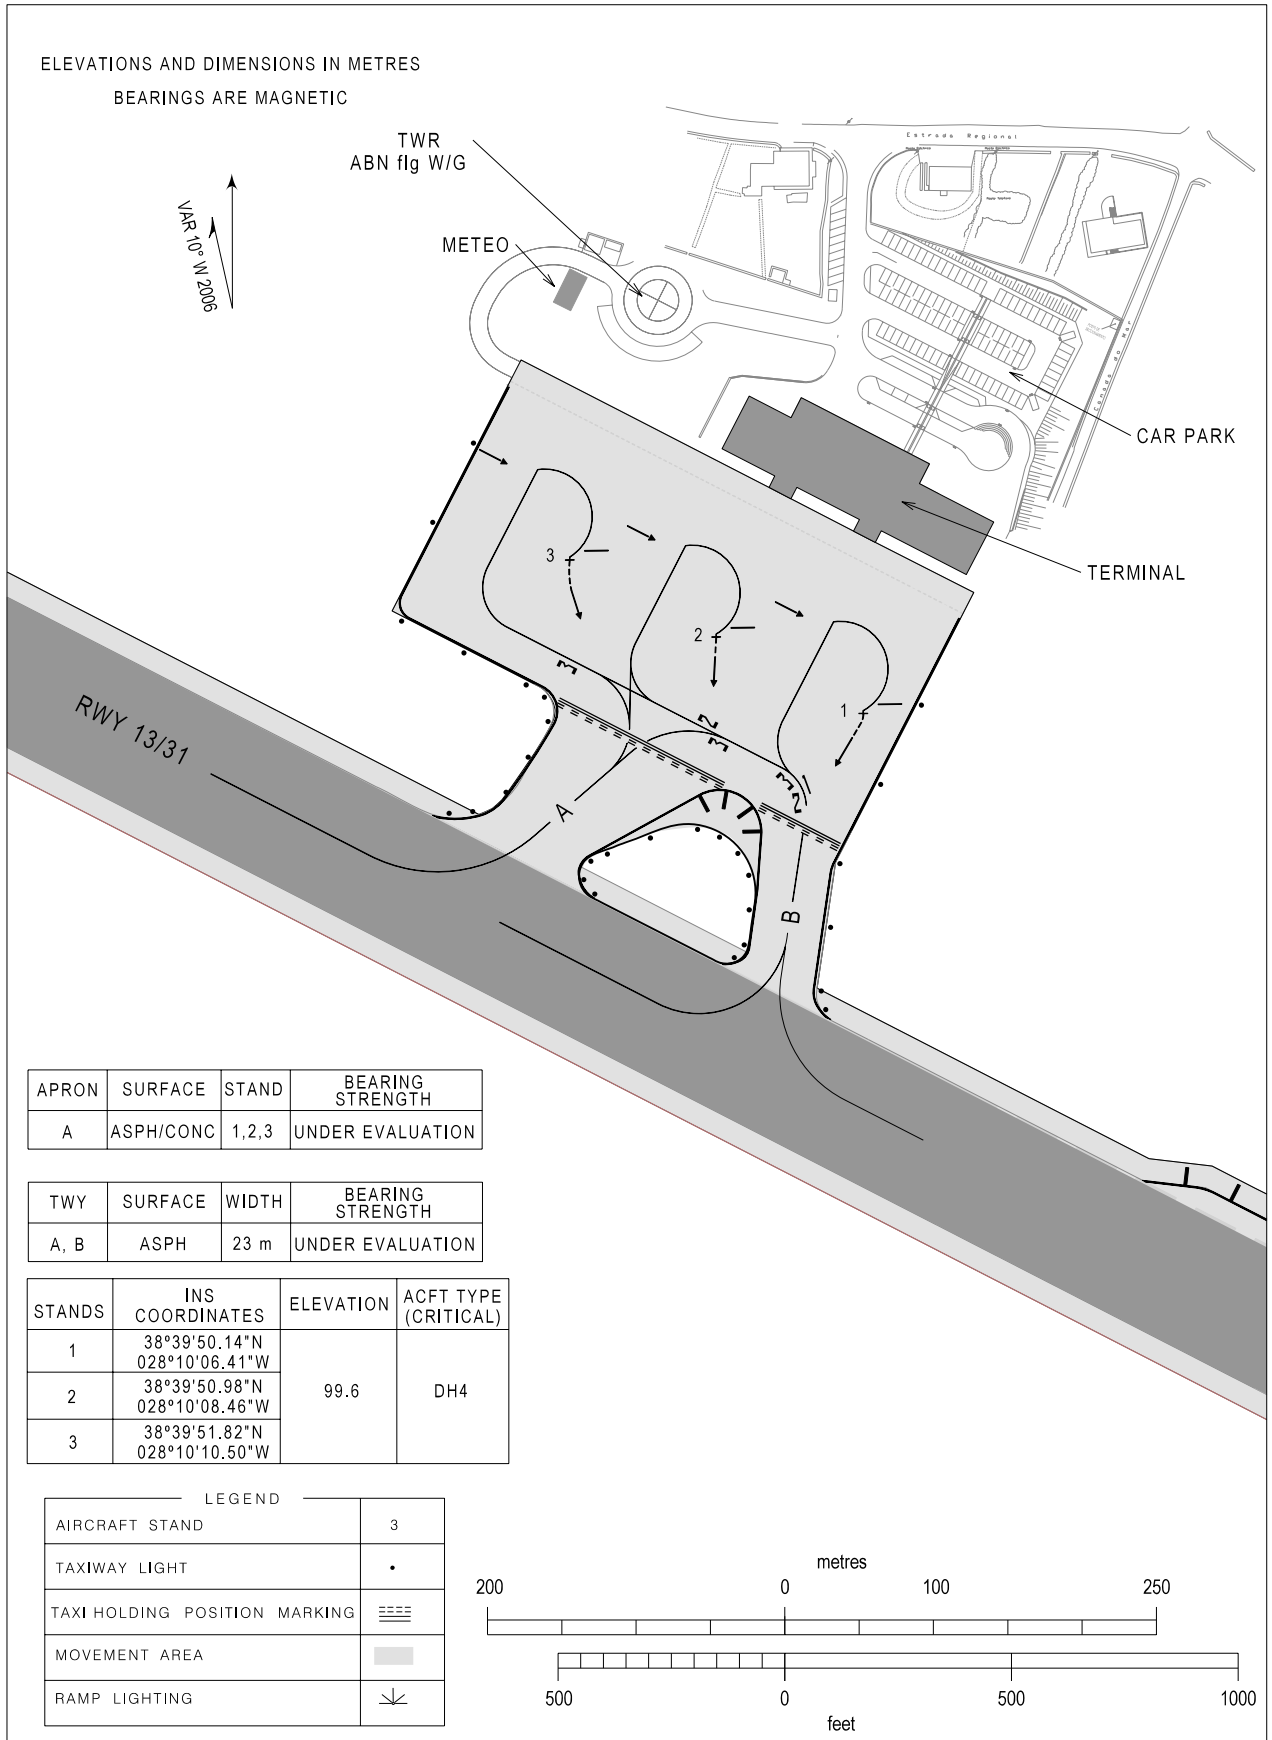

AIRCRAFT PARKING/
DOCKING CHART - ICAO

APRON ELEV
100 m

AFIS	122.300
HORTA TWR	118.000
HORTA APP	120.600

SÃO JORGE / LPSJ

Editorial corrections

THIS PAGE INTENTIONALLY LEFT BLANK