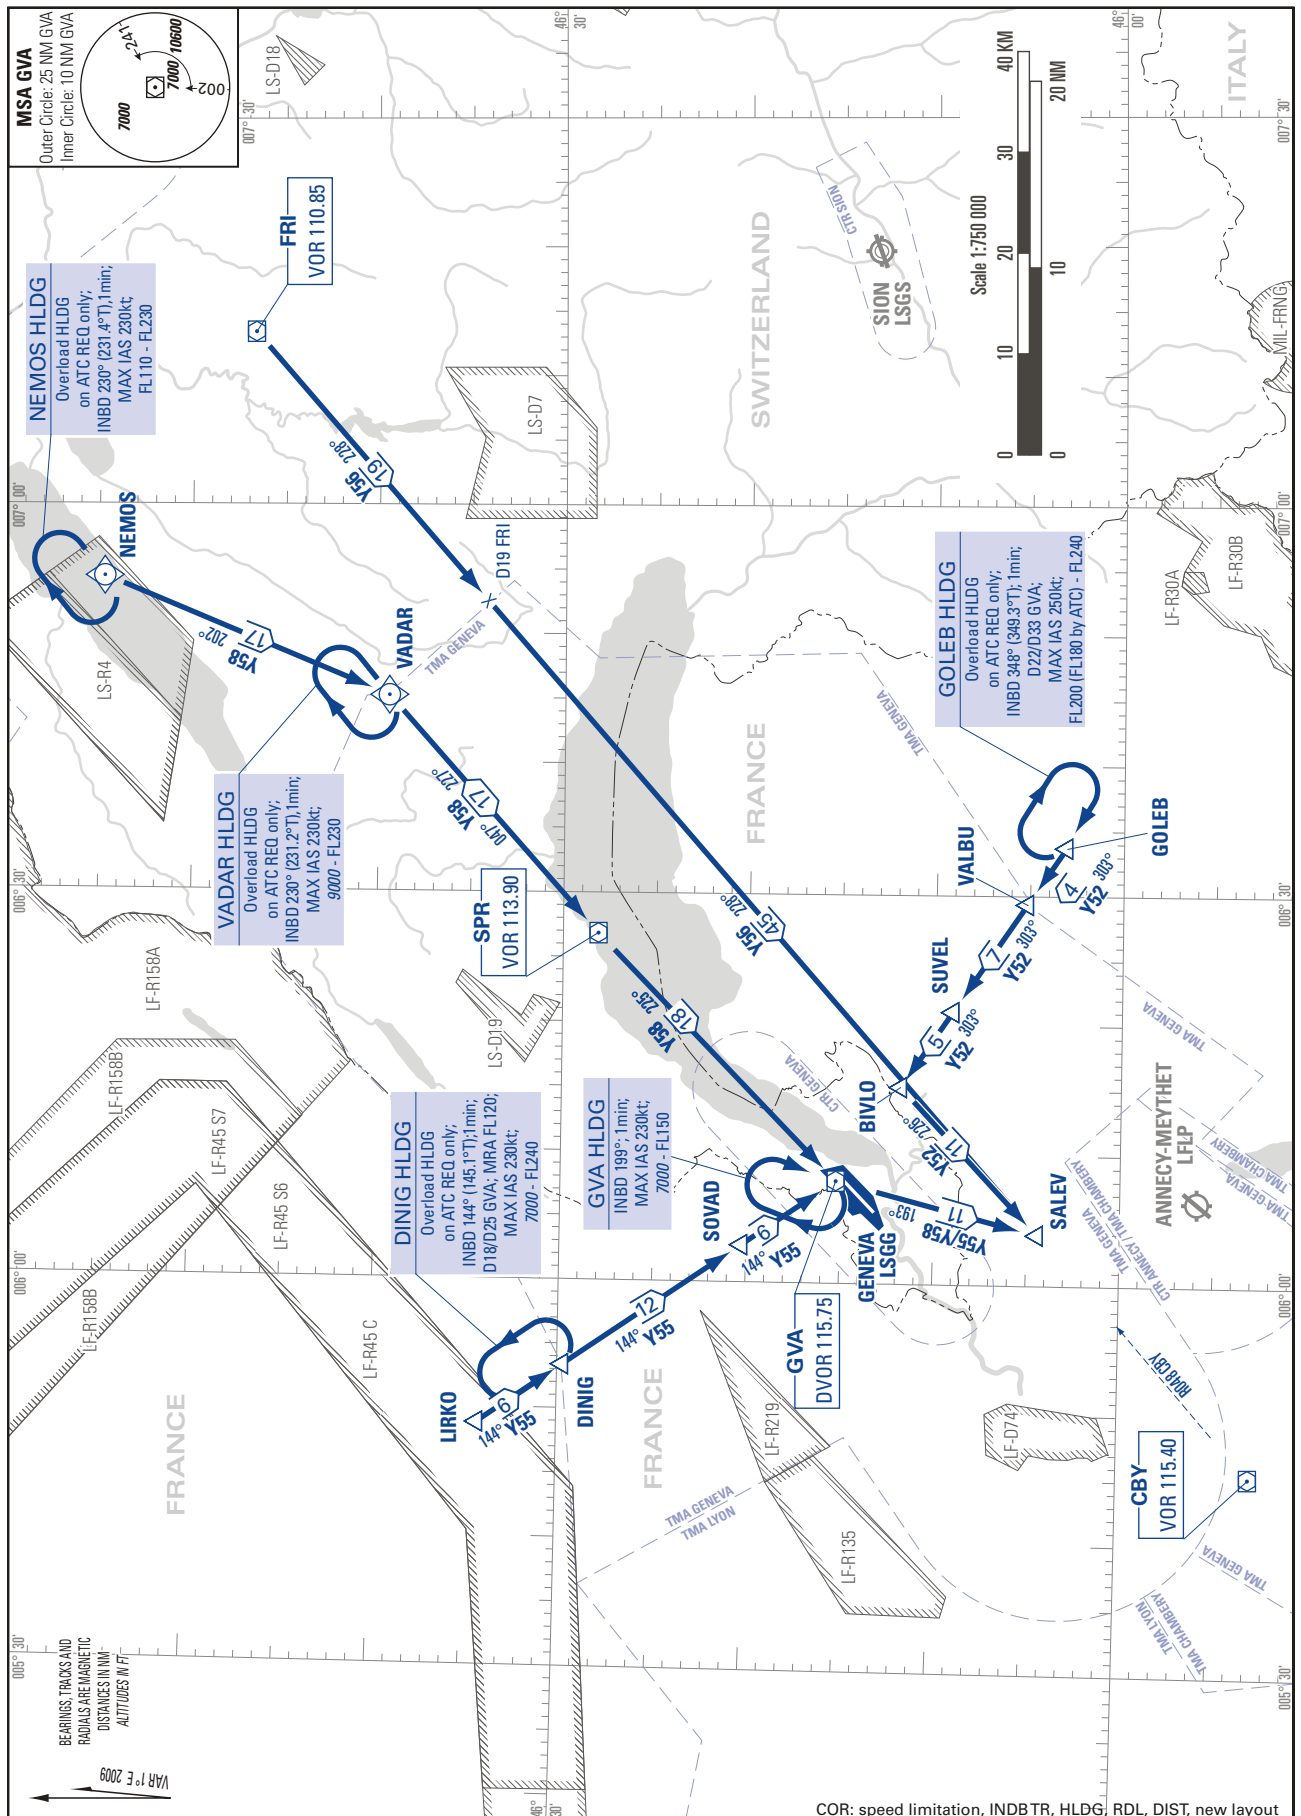

AREA CHART - ICAO

TRANSIT ROUTES THROUGH GENEVA TMA,
DESTINATION LFLB and LFLP

GENEVA LSGG

THIS PAGE INTENTIONALLY LEFT BLANK