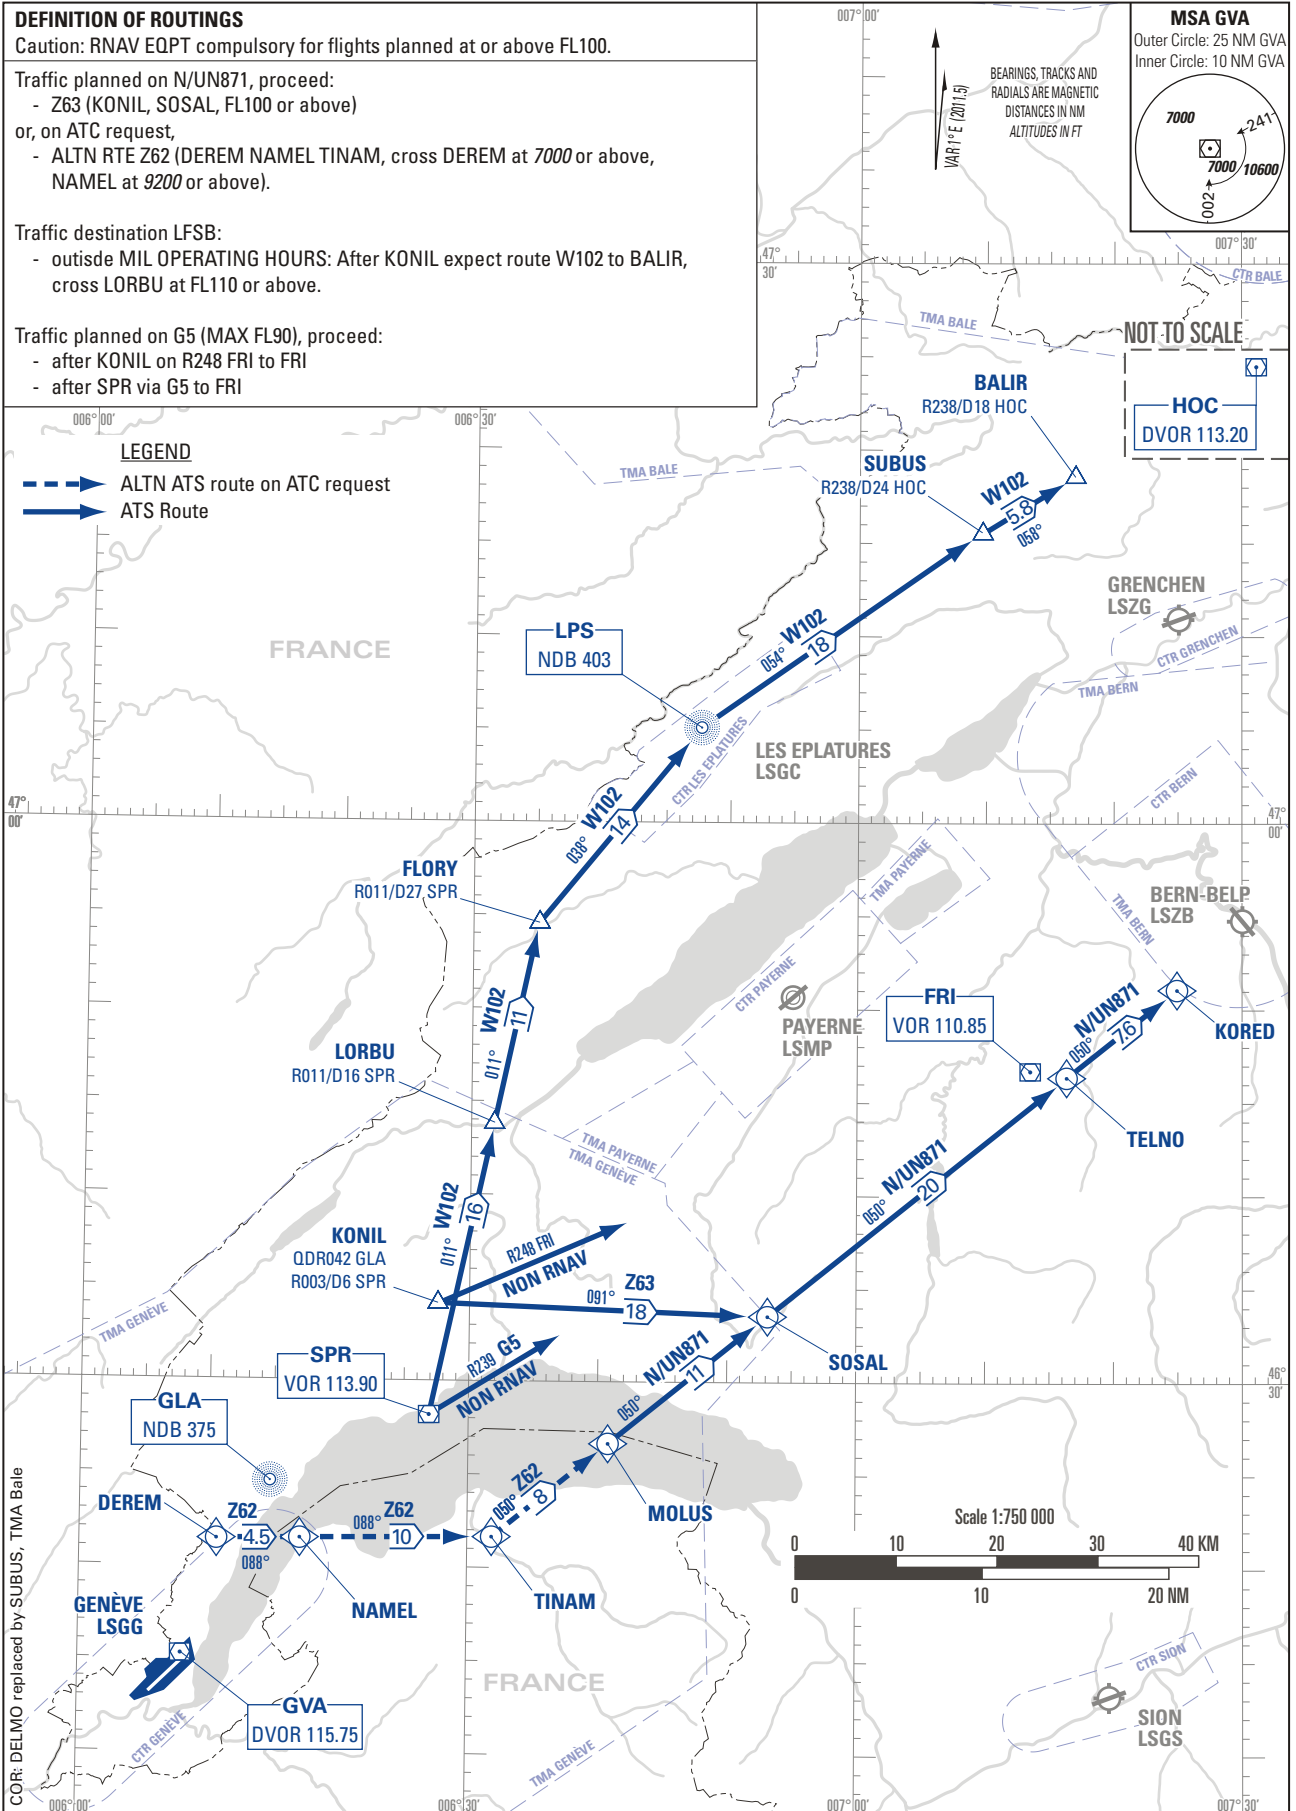

AREA CHART - ICAO

ROUTING AFTER KONIL / SPR / MOLUS DEPARTURES

GENEVA - LSGG

THIS PAGE INTENTIONALLY LEFT BLANK