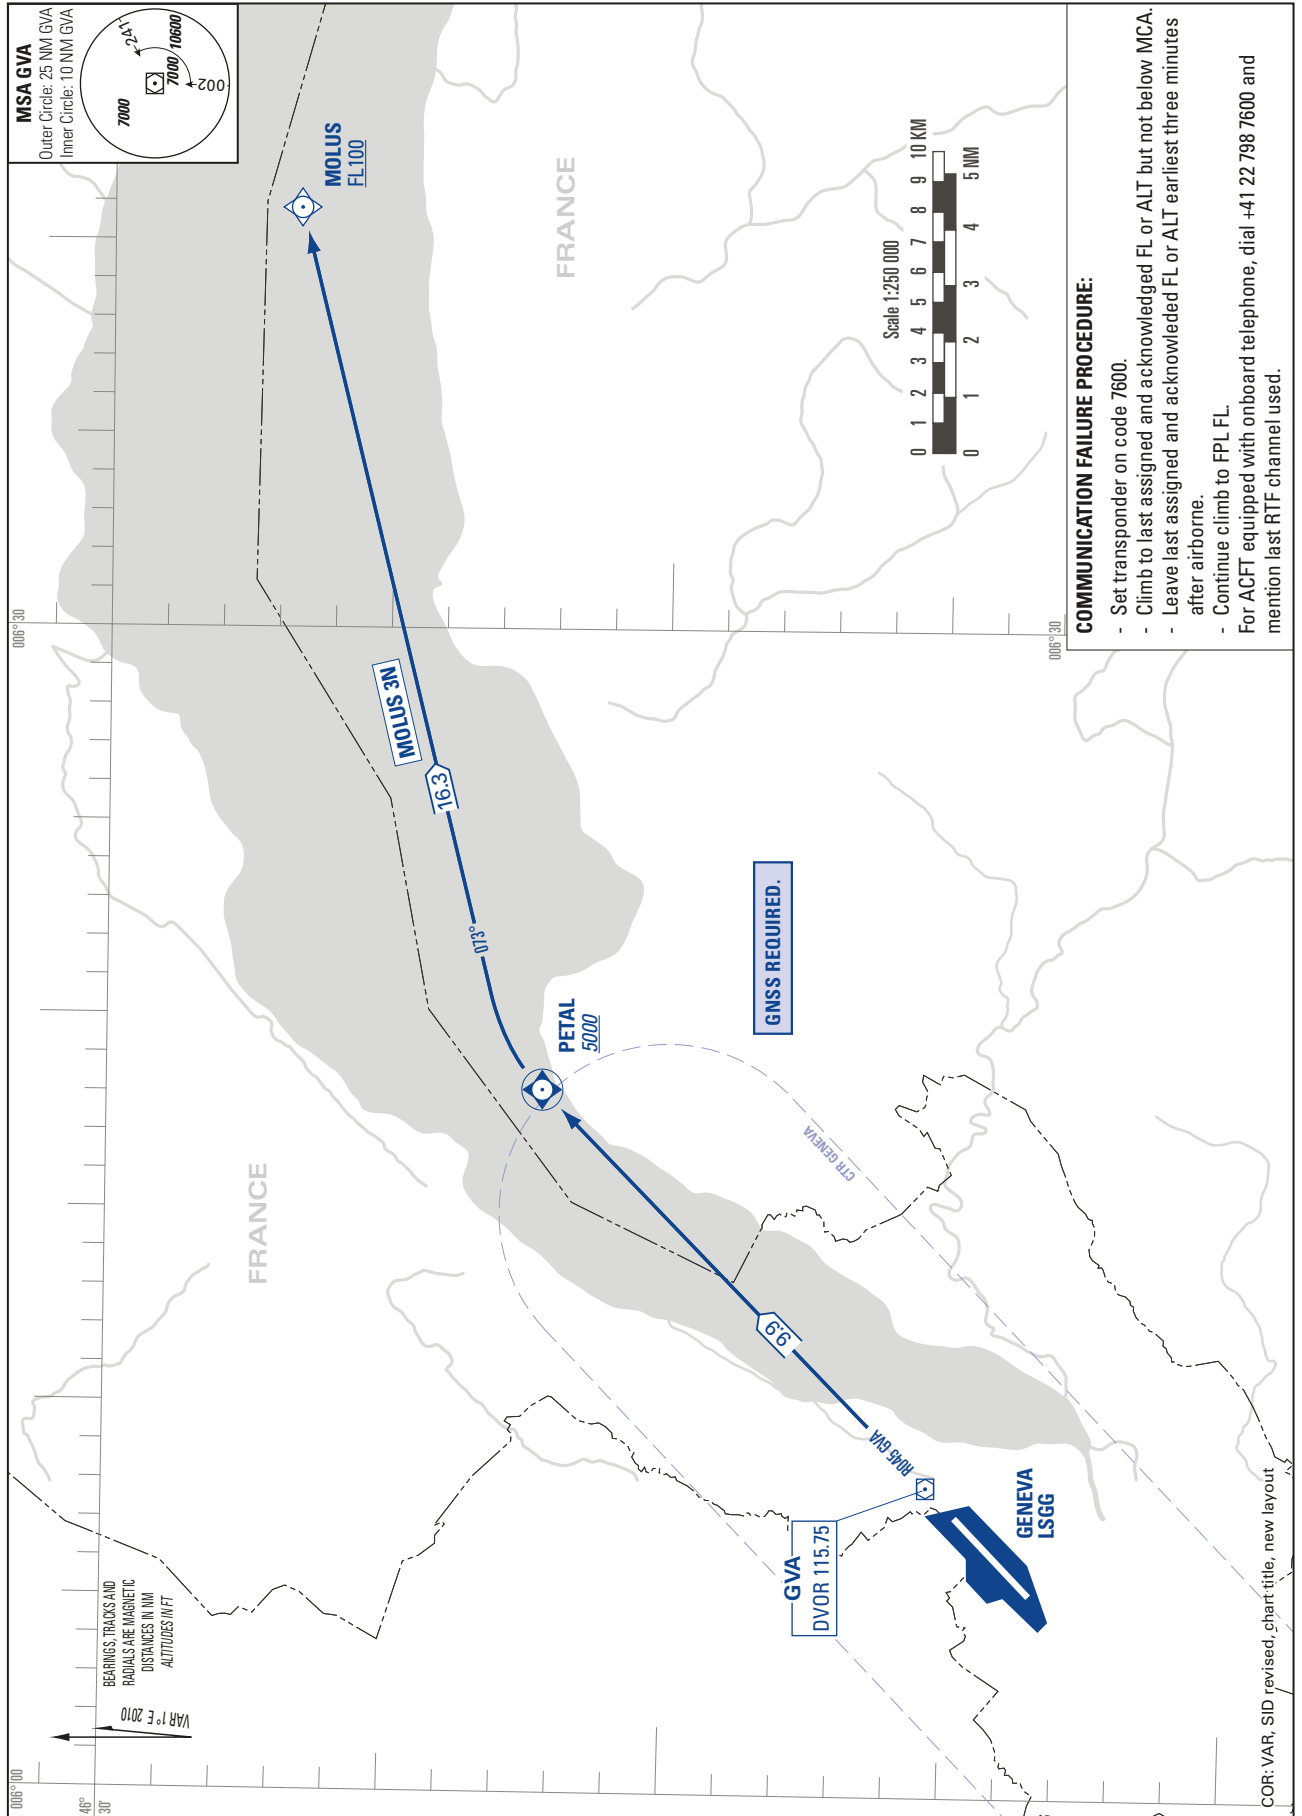

STANDARD INSTRUMENT DEPARTURE CHART  
(SID) - ICAO

TRANSITION LEVEL by ATC  
TRANSITION ALTITUDE 7000

GENEVA - LSGG  
SID RWY 05 - RNAV

THIS PAGE INTENTIONALLY LEFT BLANK