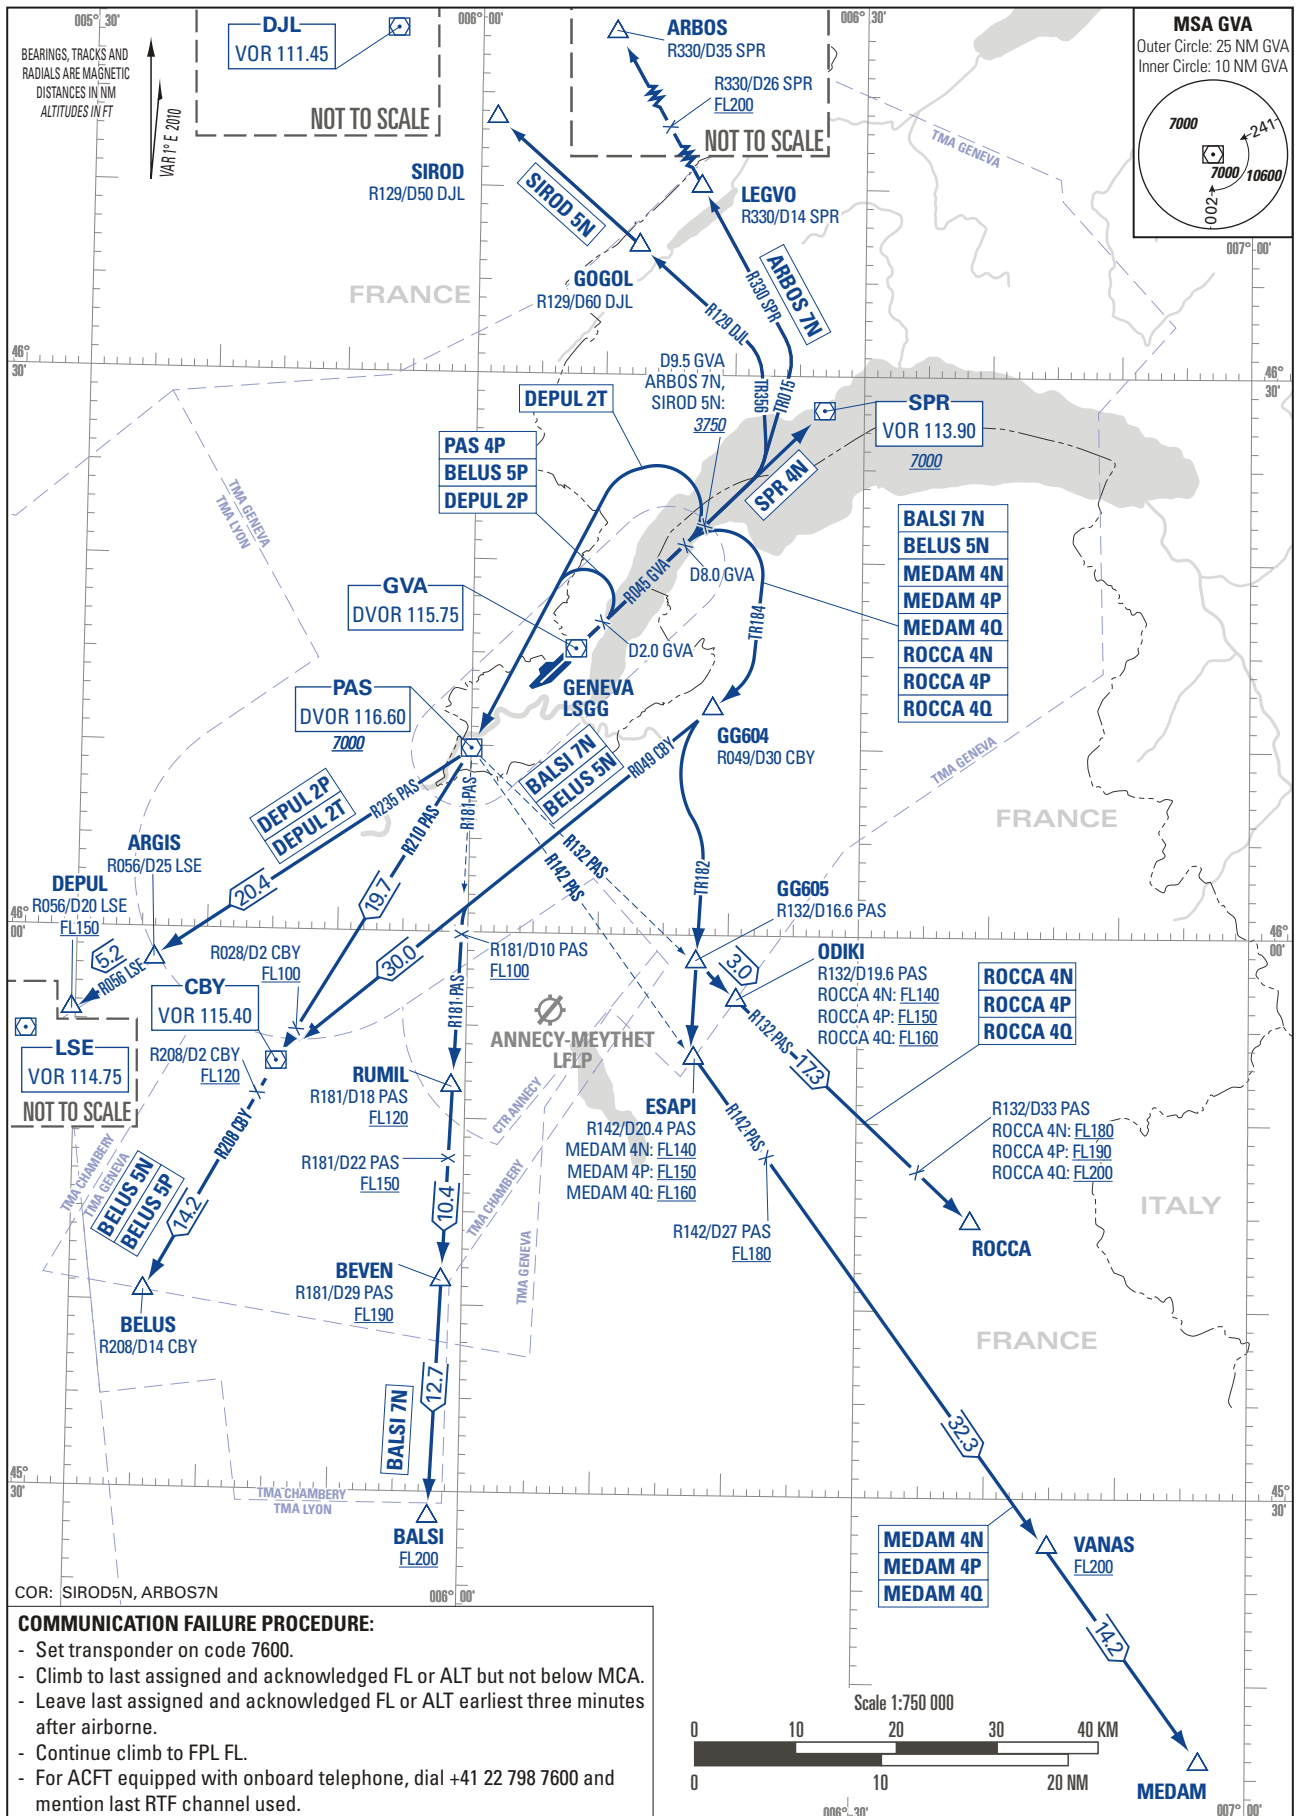

STANDARD INSTRUMENT DEPARTURE CHART  
(SID) - ICAO

TRANSITION LEVEL by ATC  
TRANSITION ALTITUDE 7000

GENEVA LSGG  
SID RWY 05 - NON RNAV

THIS PAGE INTENTIONALLY LEFT BLANK