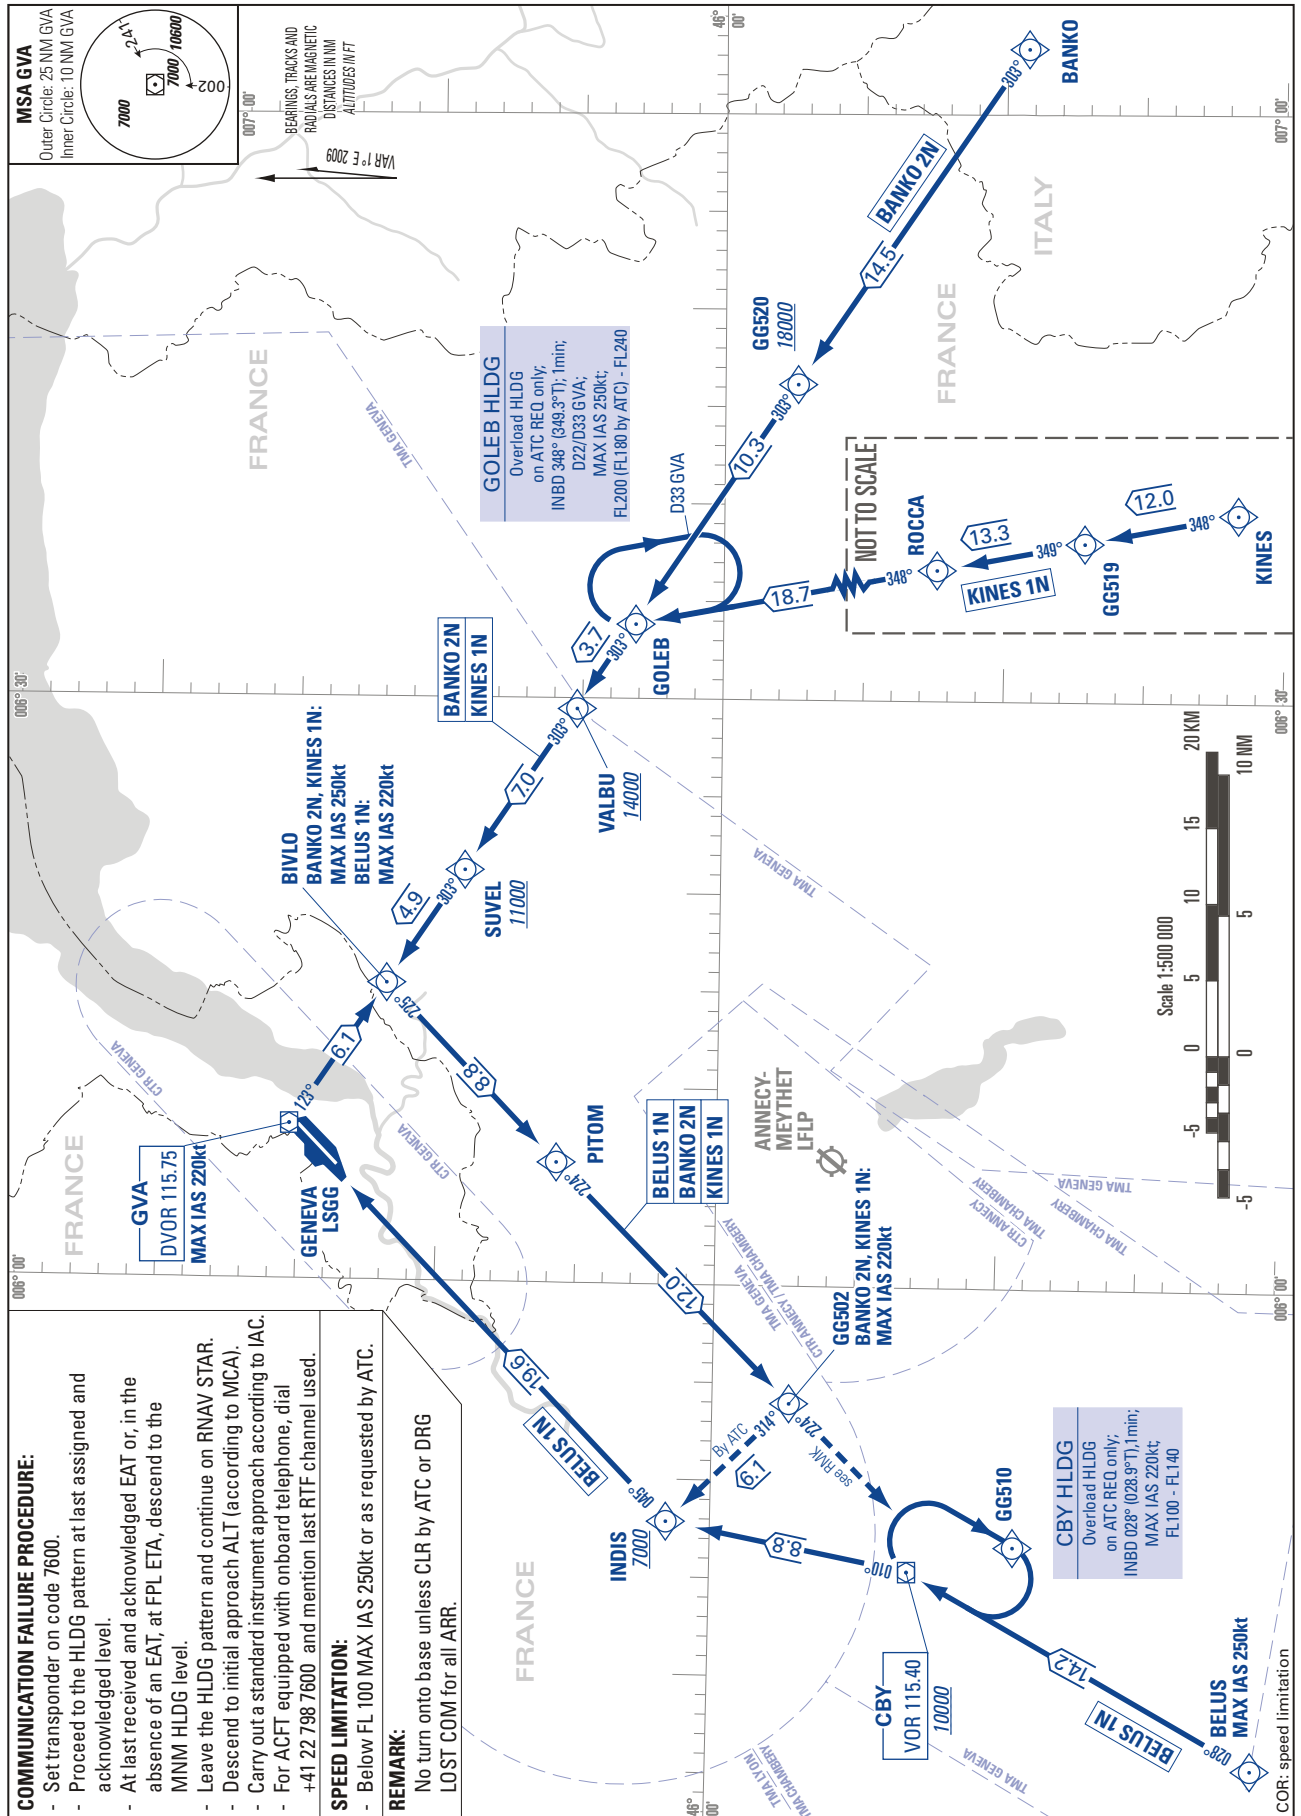

STANDARD INSTRUMENT ARRIVAL CHART
(STAR) - ICAO

TRANSITION LEVEL by ATC
TRANSITION ALTITUDE 7000

GENEVA LSGG
STAR RWY 05 - RNAV (GNSS)
BELUS - KINES - BANKO

THIS PAGE INTENTIONALLY LEFT BLANK