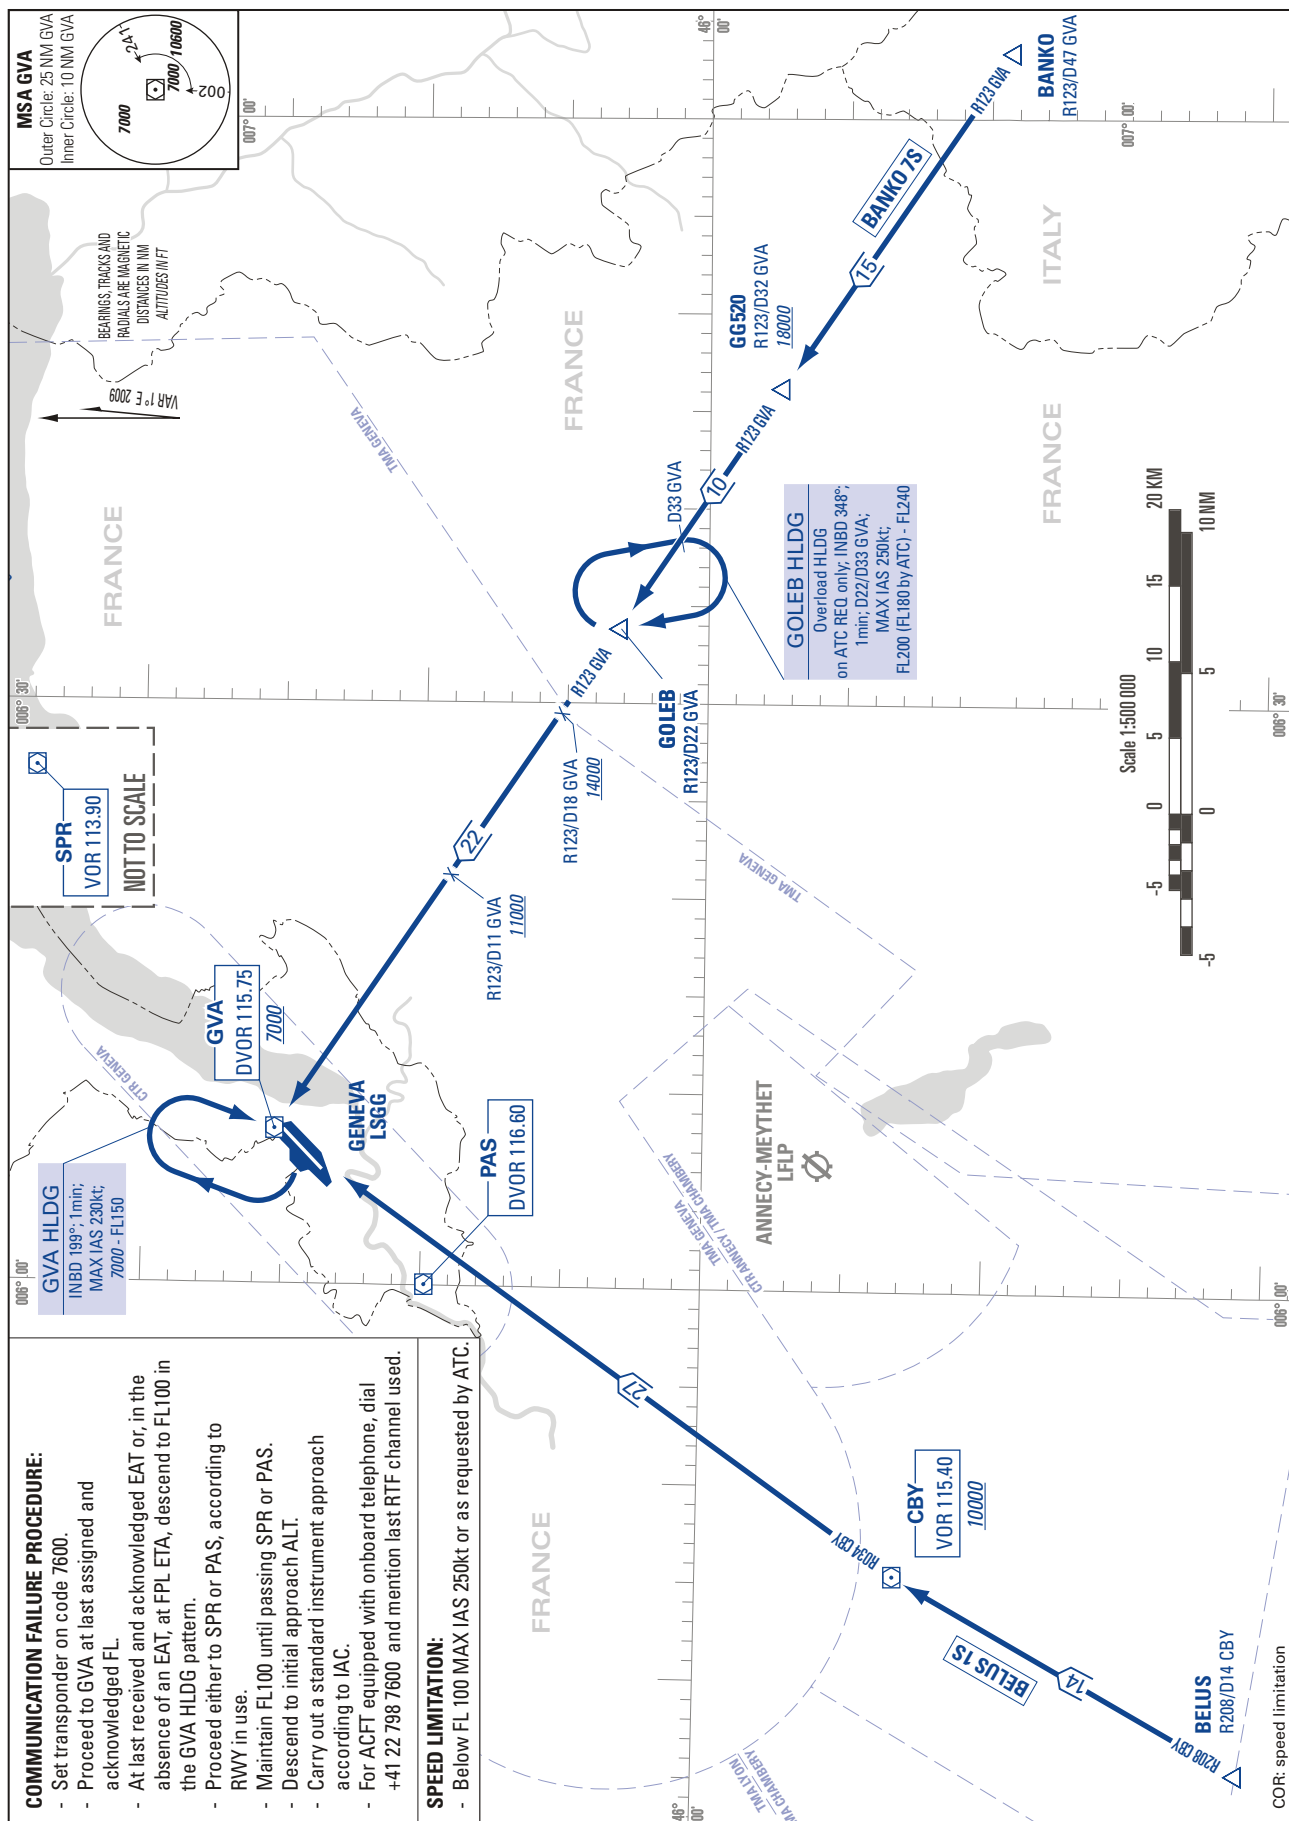

STANDARD INSTRUMENT ARRIVAL CHART
(STAR) - ICAO

TRANSITION LEVEL by ATC
TRANSITION ALTITUDE 7000

GENEVA LSGG
STAR RWY 05/23 - NON RNAV
BELUS - BANKO

THIS PAGE INTENTIONALLY LEFT BLANK