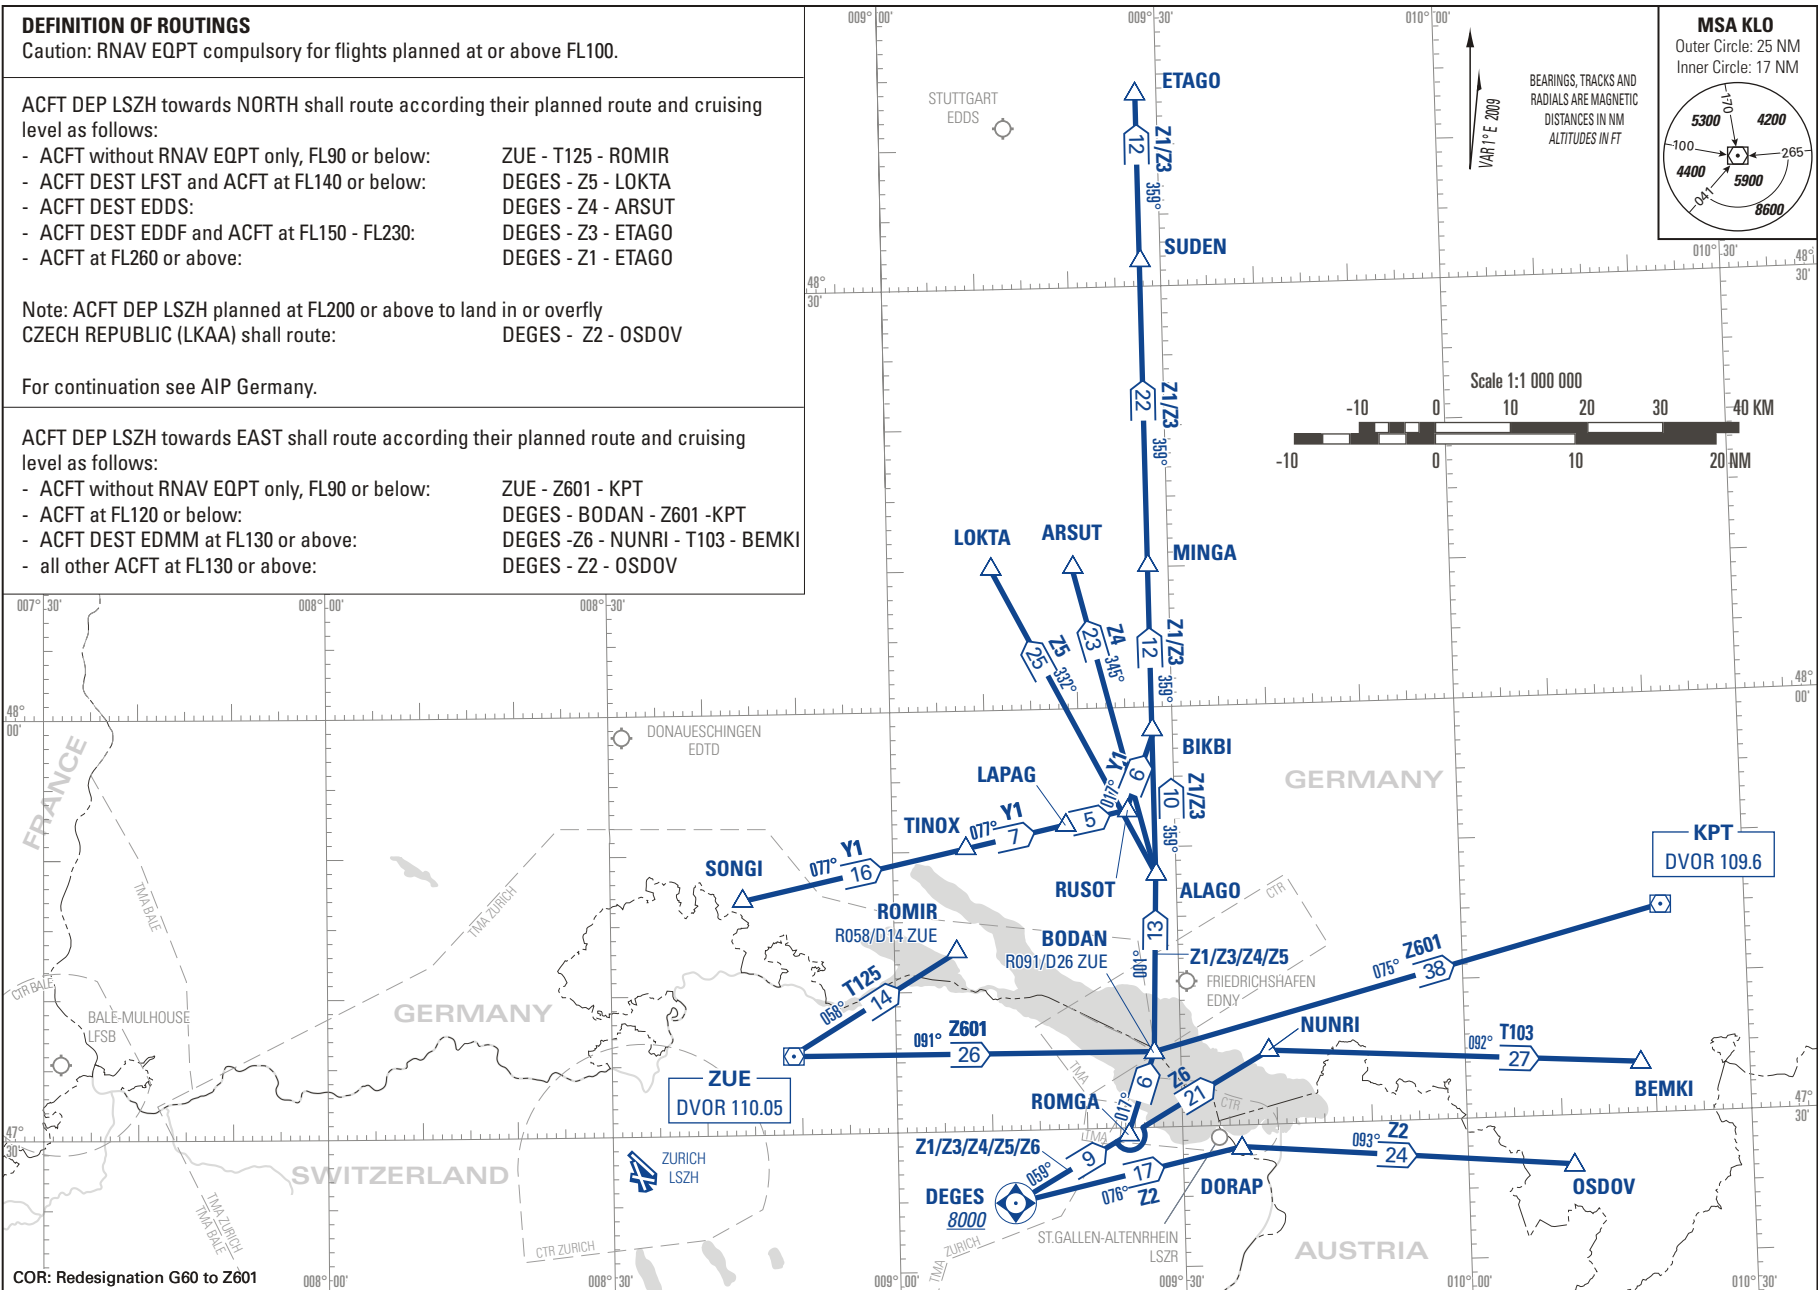

AREA CHART - ICAO

TRANSITION AFTER DEPARTURE
ROUTES DEGES / SONGI / ZUE

ZURICH - LSZH

THIS PAGE INTENTIONALLY LEFT BLANK