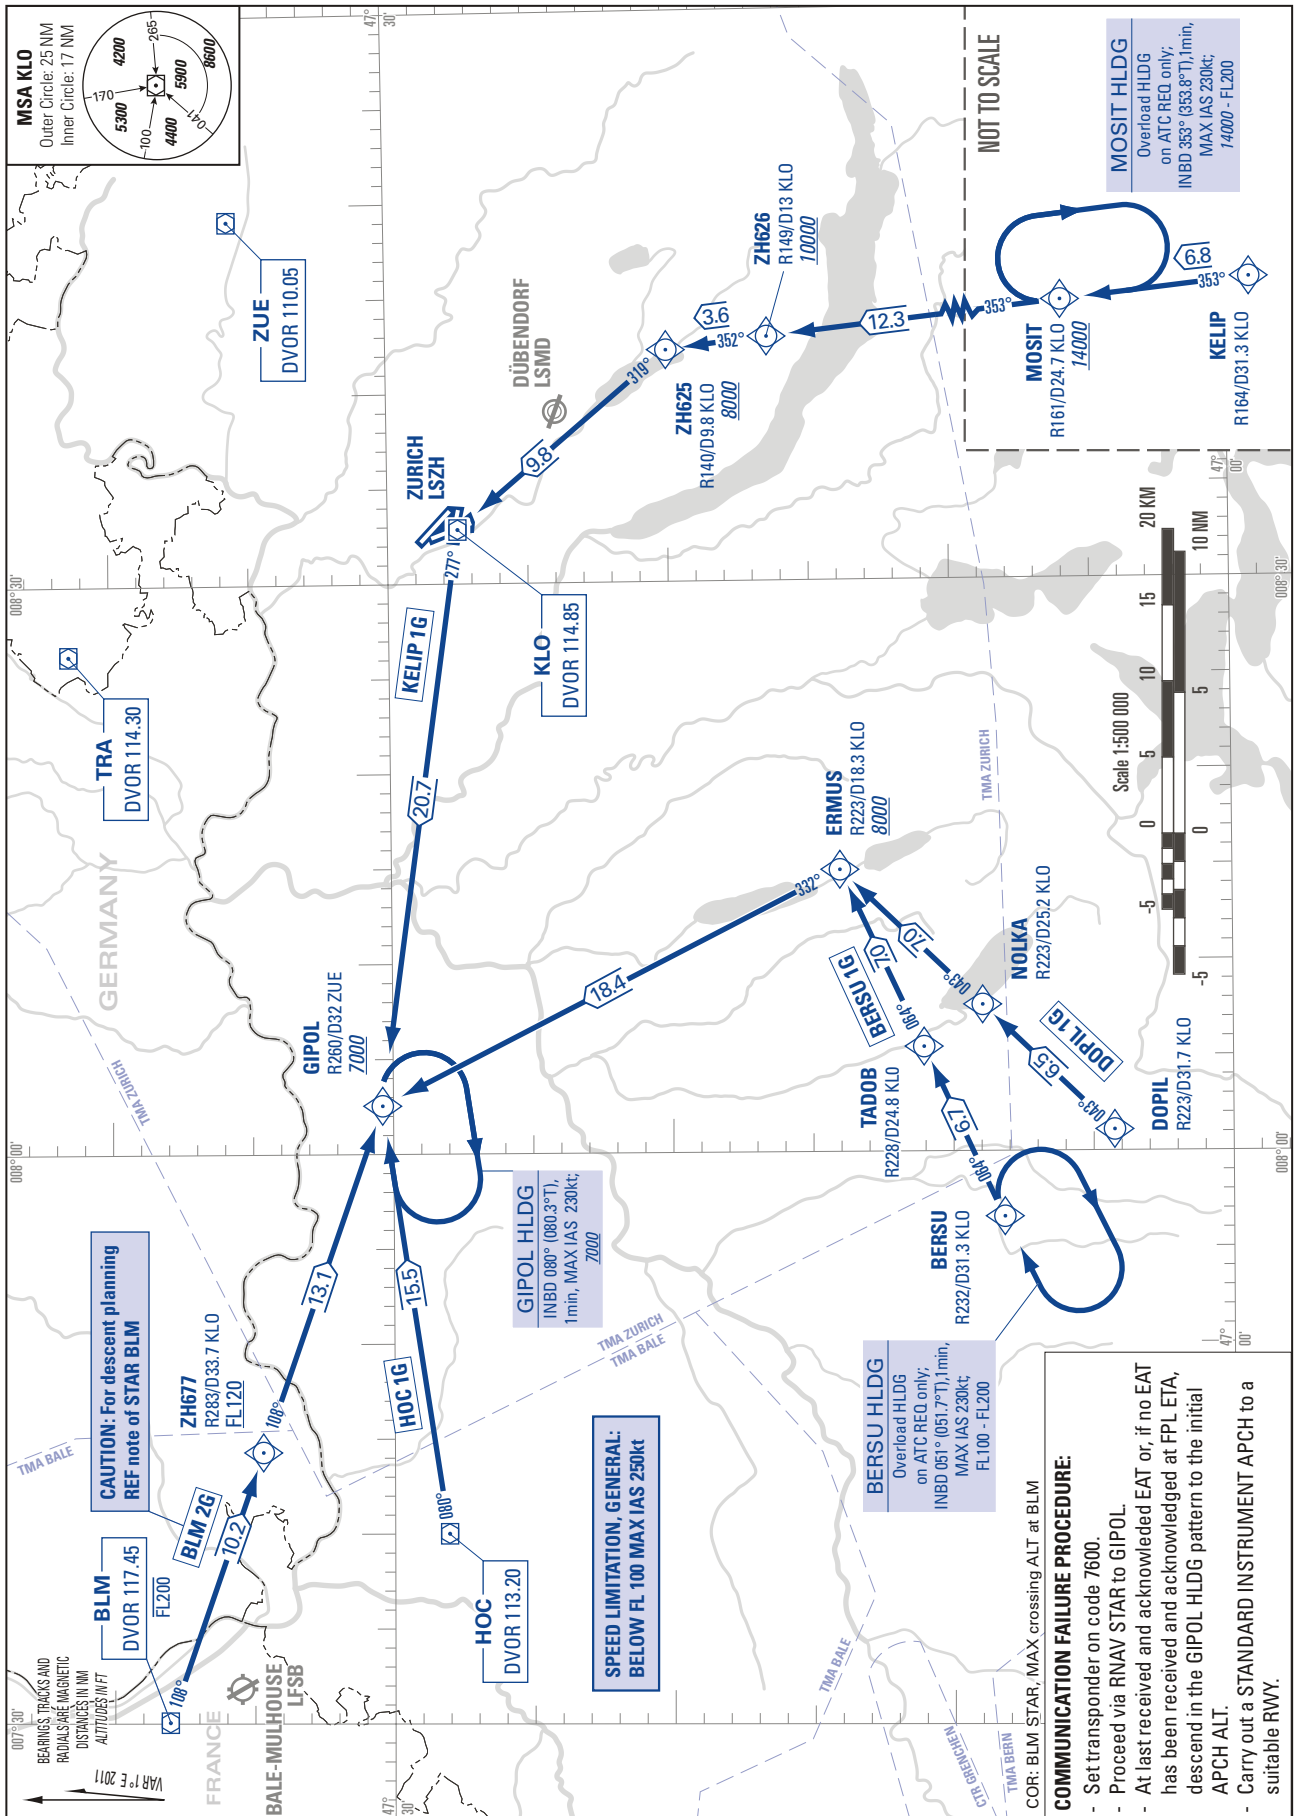

STANDARD INSTRUMENT ARRIVAL CHART  
(STAR) - ICAO

TRANSITION LEVEL by ATC  
TRANSITION ALTITUDE 7000

ZURICH LSZH  
STARTO GIPOL - RNAV (DME/DME or GNSS)

THIS PAGE INTENTIONALLY LEFT BLANK