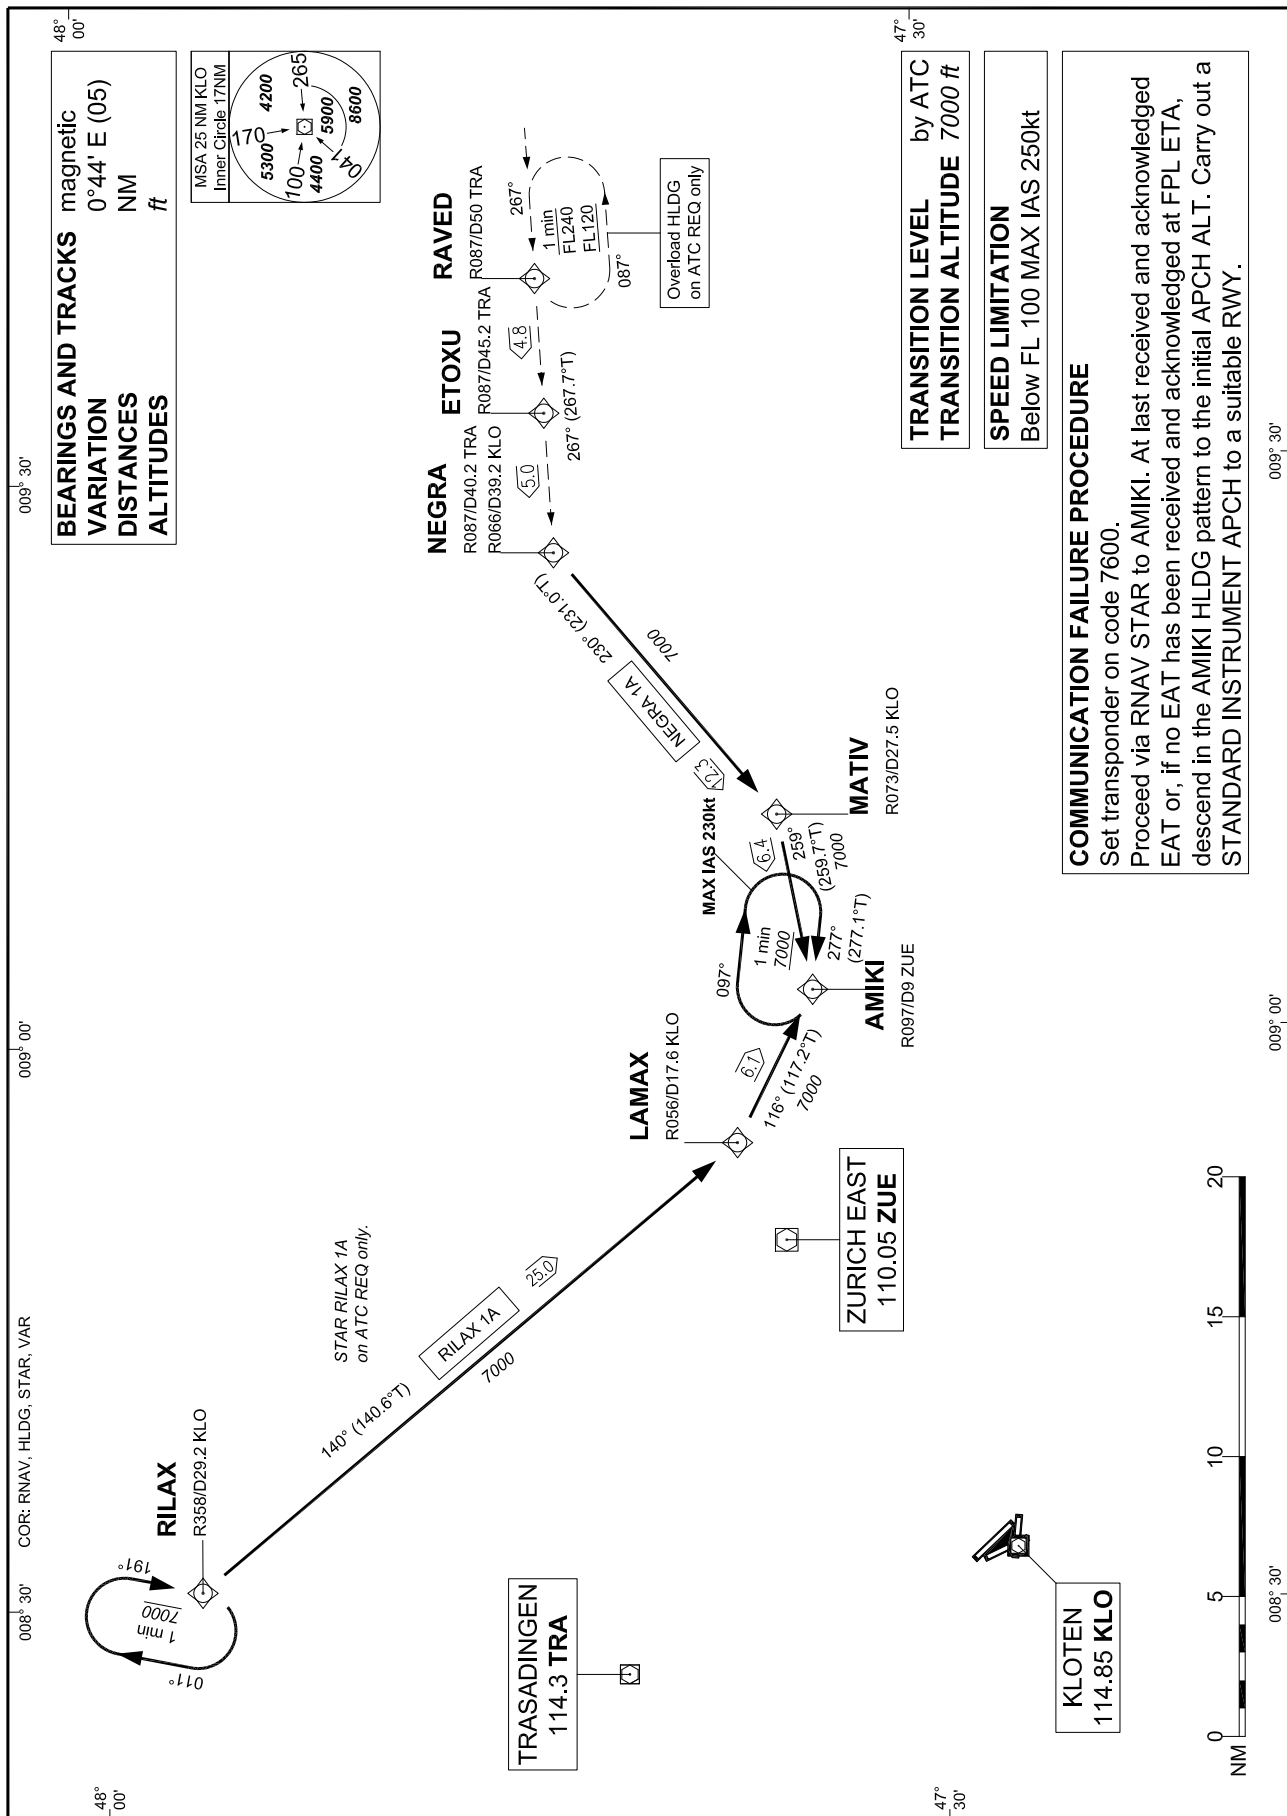

STAR CHART ICAO STANDARD INSTRUMENT ARRIVAL STAR TO AMIKI

RNAV (DME/DME or GNSS)

ZURICH

THIS PAGE INTENTIONALLY LEFT BLANK