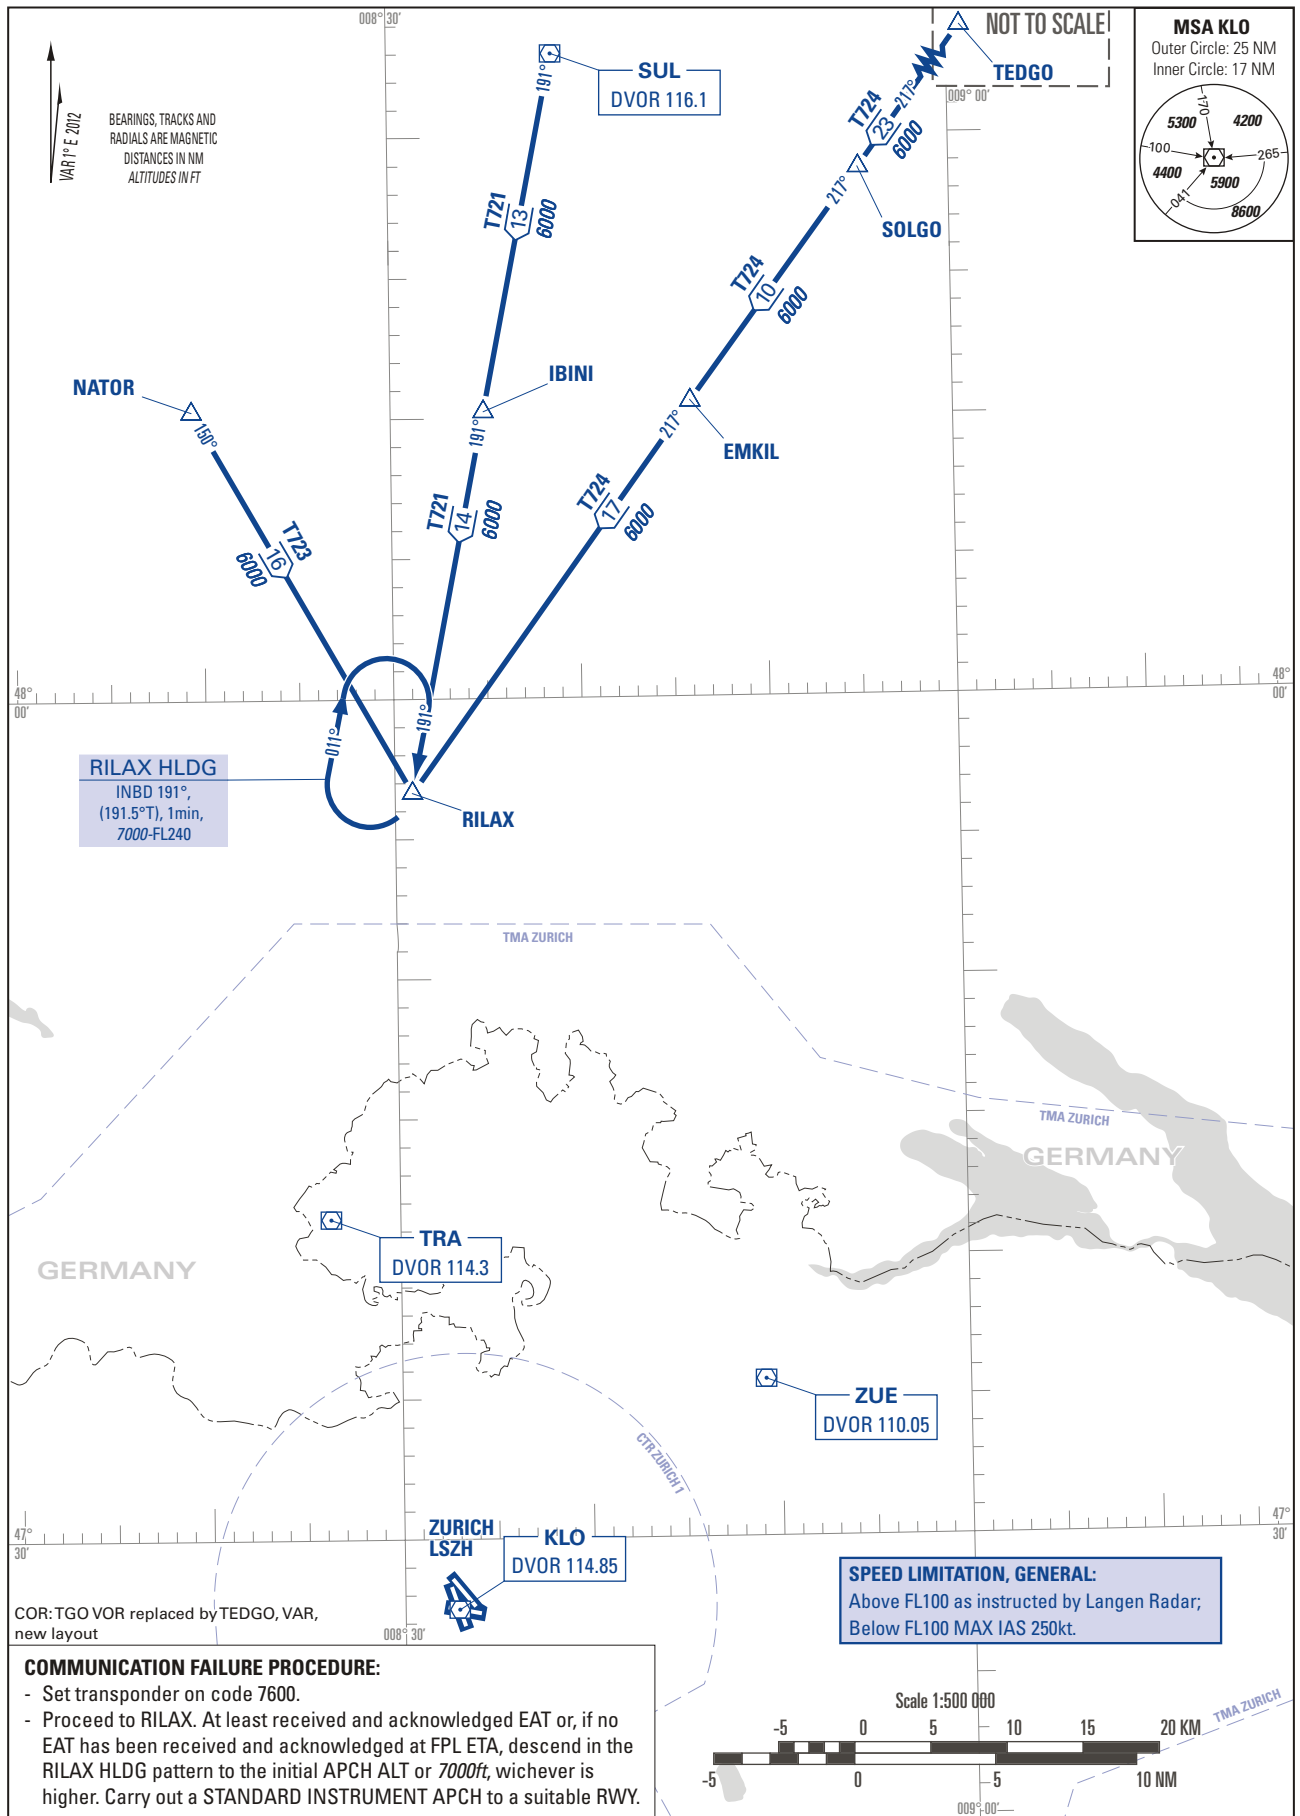

LINK ROUTES TO RILAX - RNAV

TRANSITION LEVEL by ATC
TRANSITION ALTITUDE 7000

ZURICH

THIS PAGE INTENTIONALLY LEFT BLANK