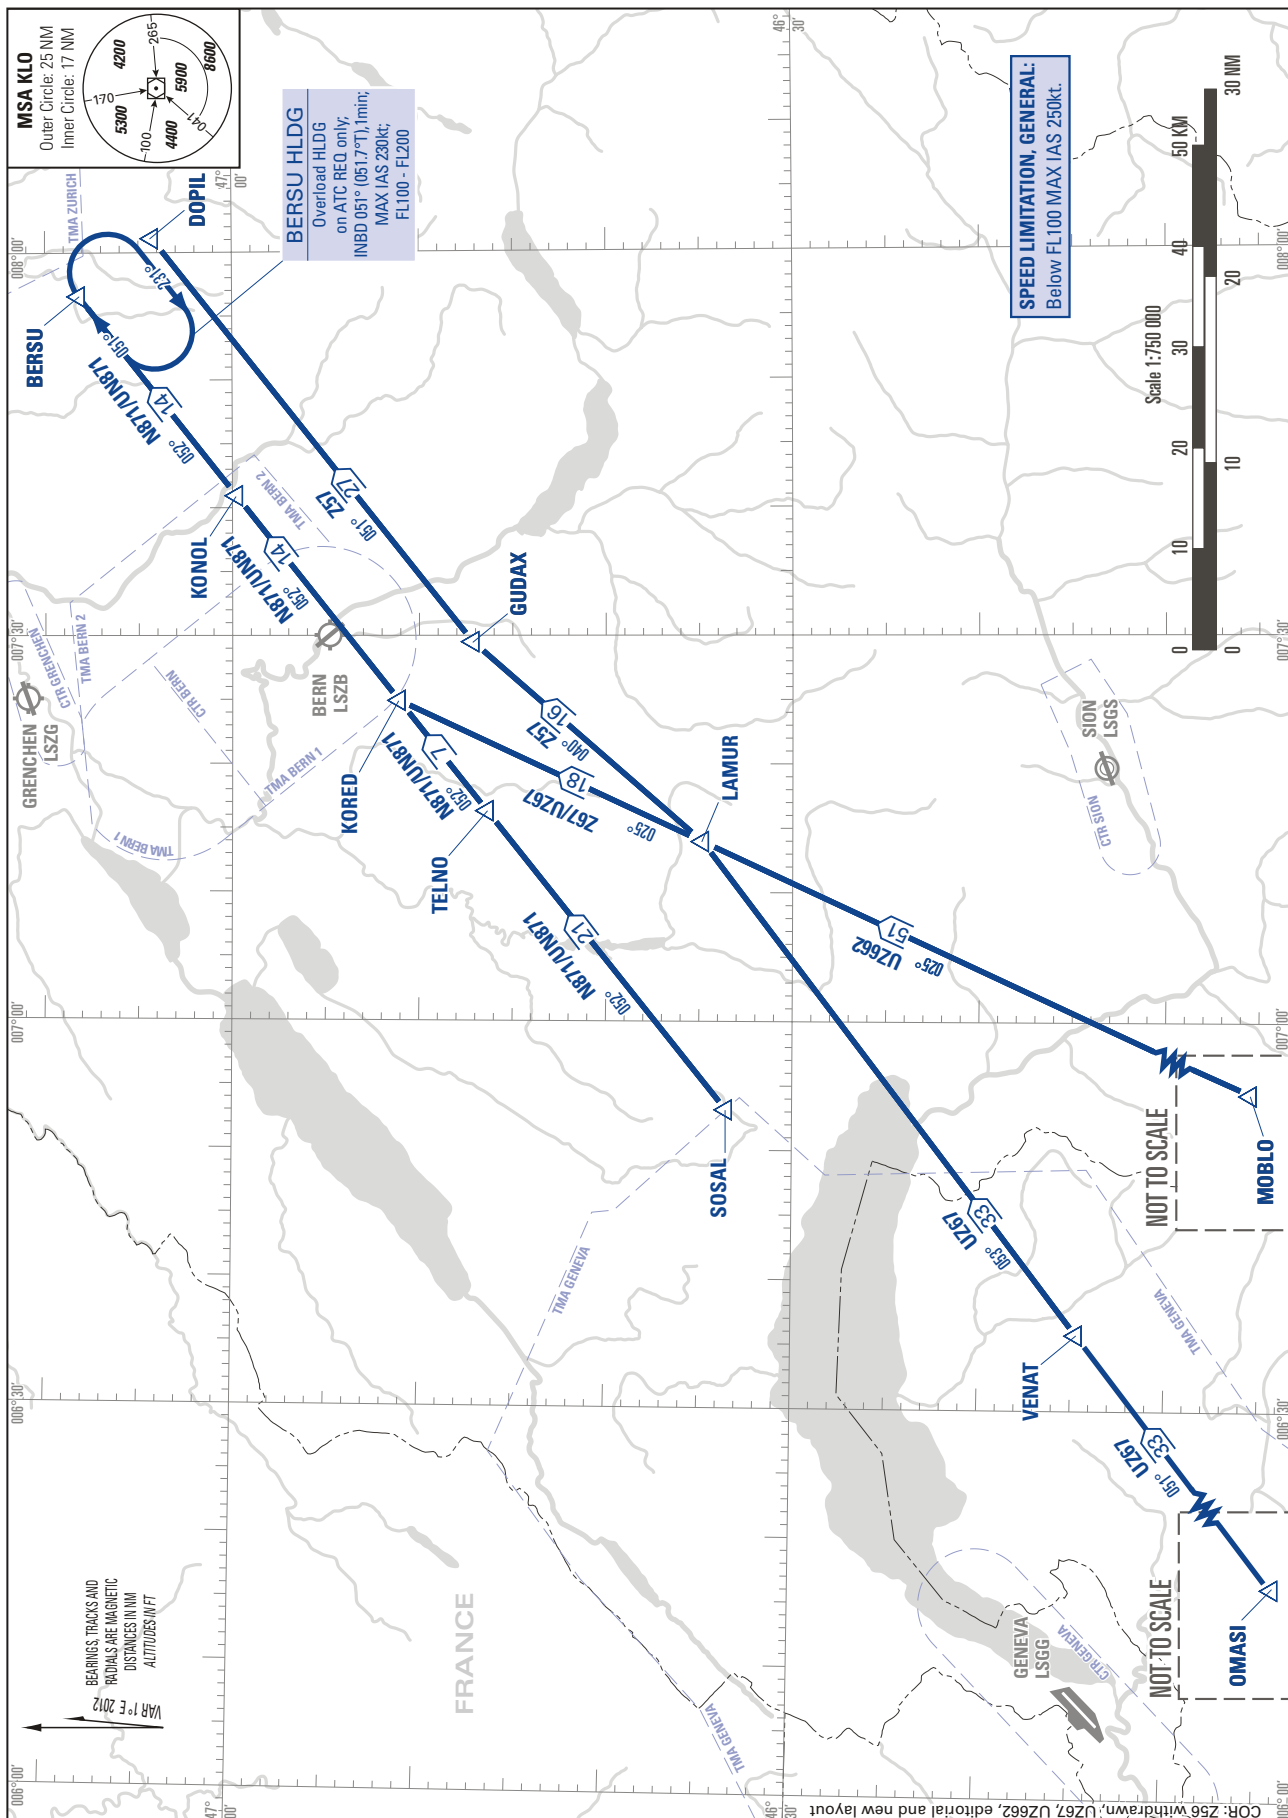

LINK ROUTES TO BERSU / DOPIL - RNAV

TRANSITION LEVEL by ATC  
TRANSITION ALTITUDE 7000

ZURICH

THIS PAGE INTENTIONALLY LEFT BLANK