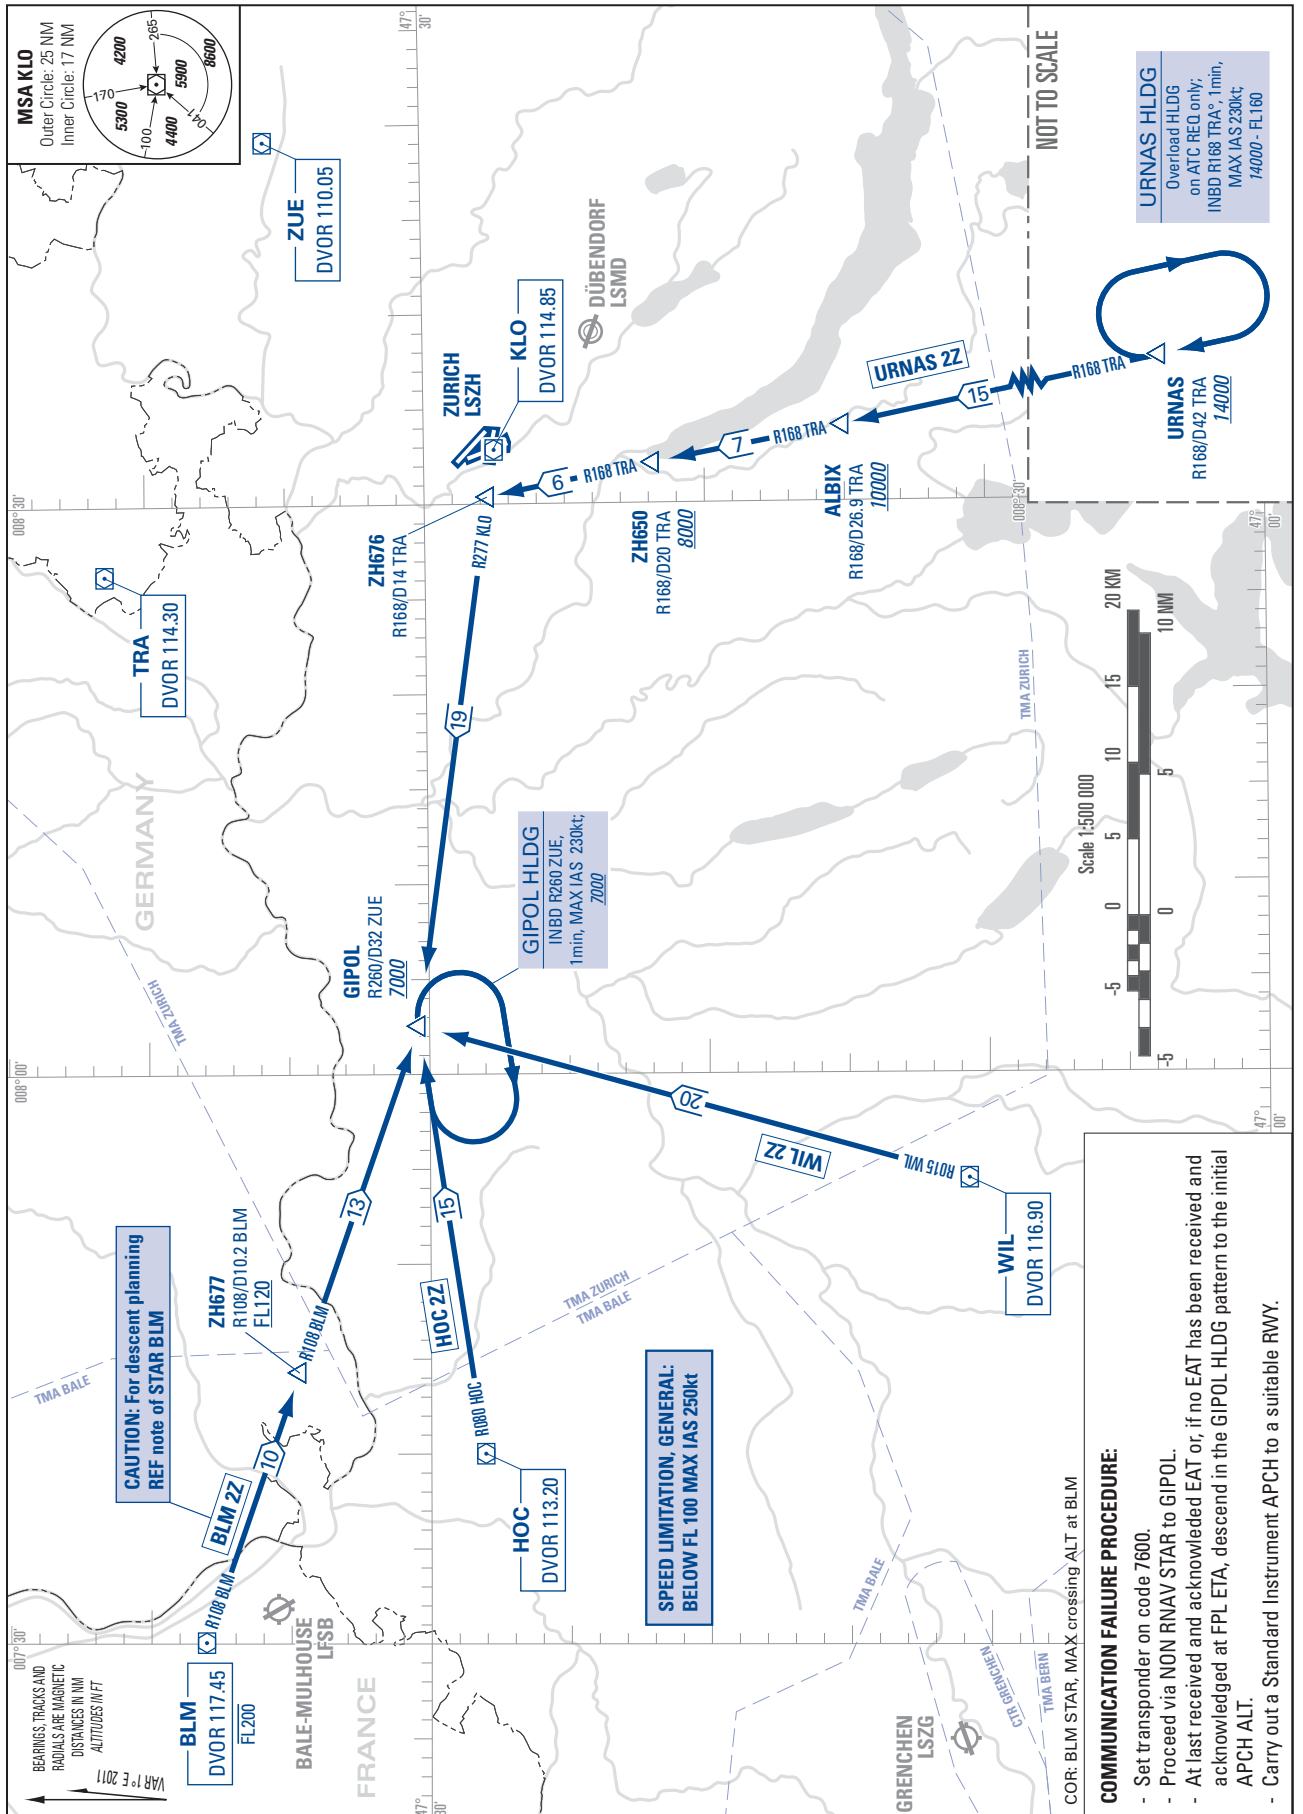

STANDARD INSTRUMENT ARRIVAL CHART
(STAR) - ICAO

TRANSITION LEVEL by ATC
TRANSITION ALTITUDE 7000

ZURICH LSZH
STARTO GIPOL - NON RNAV

THIS PAGE INTENTIONALLY LEFT BLANK