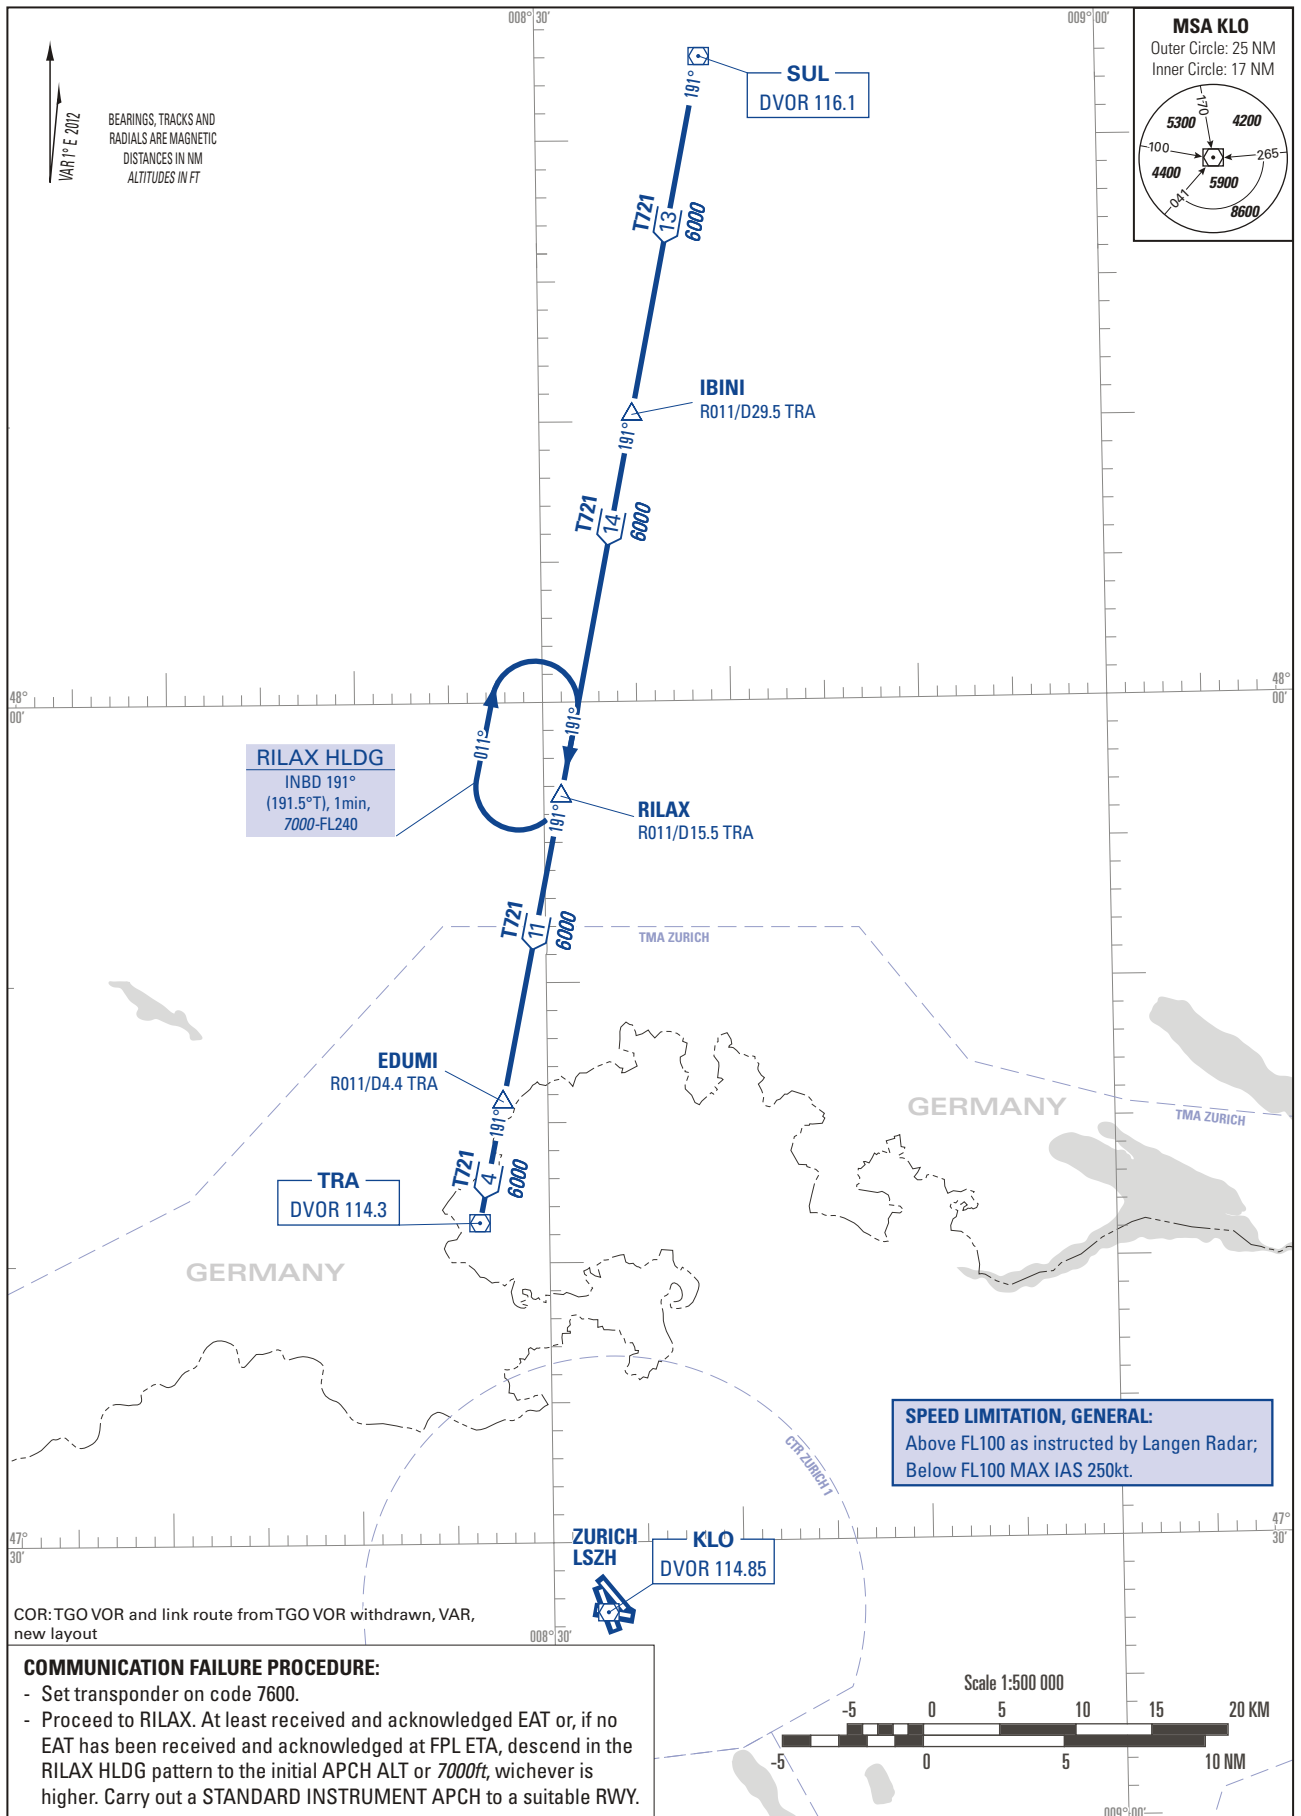

LINK ROUTES TO TRA - NON RNAV

TRANSITION LEVEL by ATC
TRANSITION ALTITUDE 7000

ZURICH

THIS PAGE INTENTIONALLY LEFT BLANK