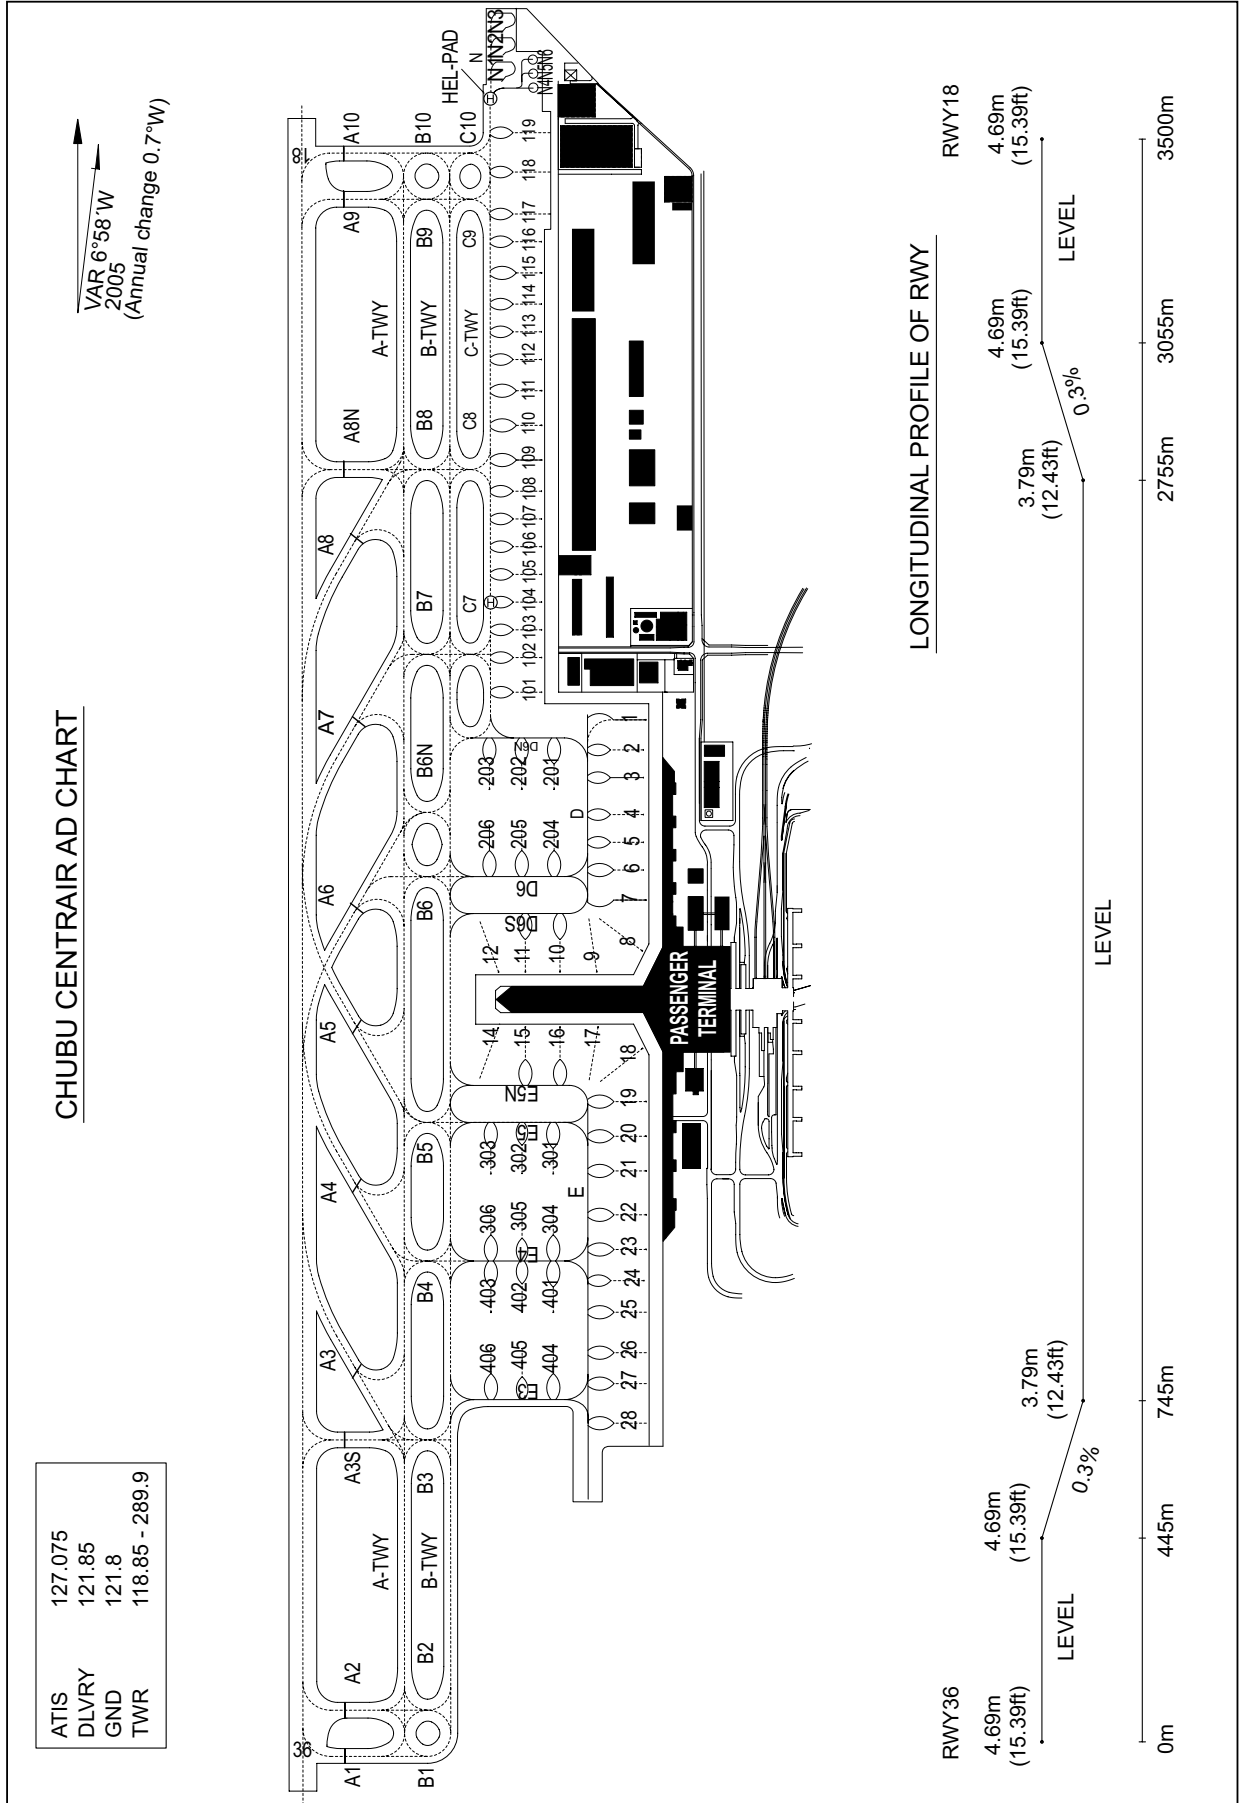

RJGG / CHUBU CENTRAIR

AD CHART

INTENTIONALLY LEFT BLANK