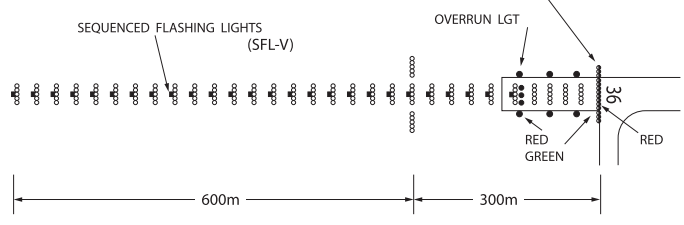

AERODROME CHART

NAHA AIRPORT
ELEV 11ft (3.3m)

MARKING AIDS

VAR 4° 09' W

APPROACH LIGHTING SYSTEM

APPROACH GUIDANCE LIGHTS