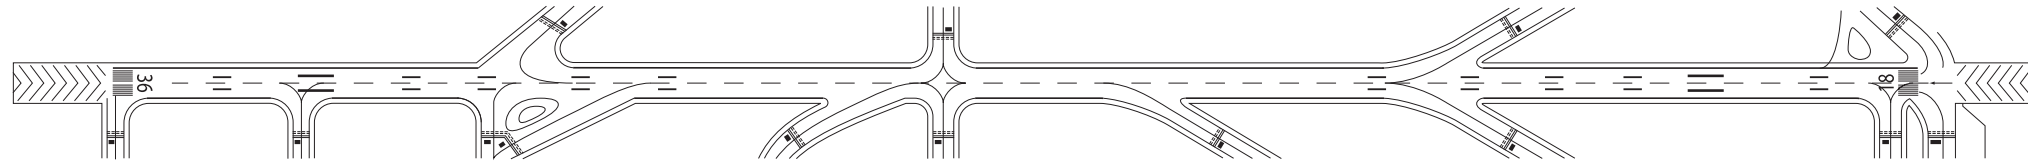

AERODROME CHART

NAHA AIRPORT
ELEV 11ft (3.3m)

MARKING AIDS

VAR 4° 09' W

APPROACH LIGHTING SYSTEM

APPROACH GUIDANCE LIGHTS