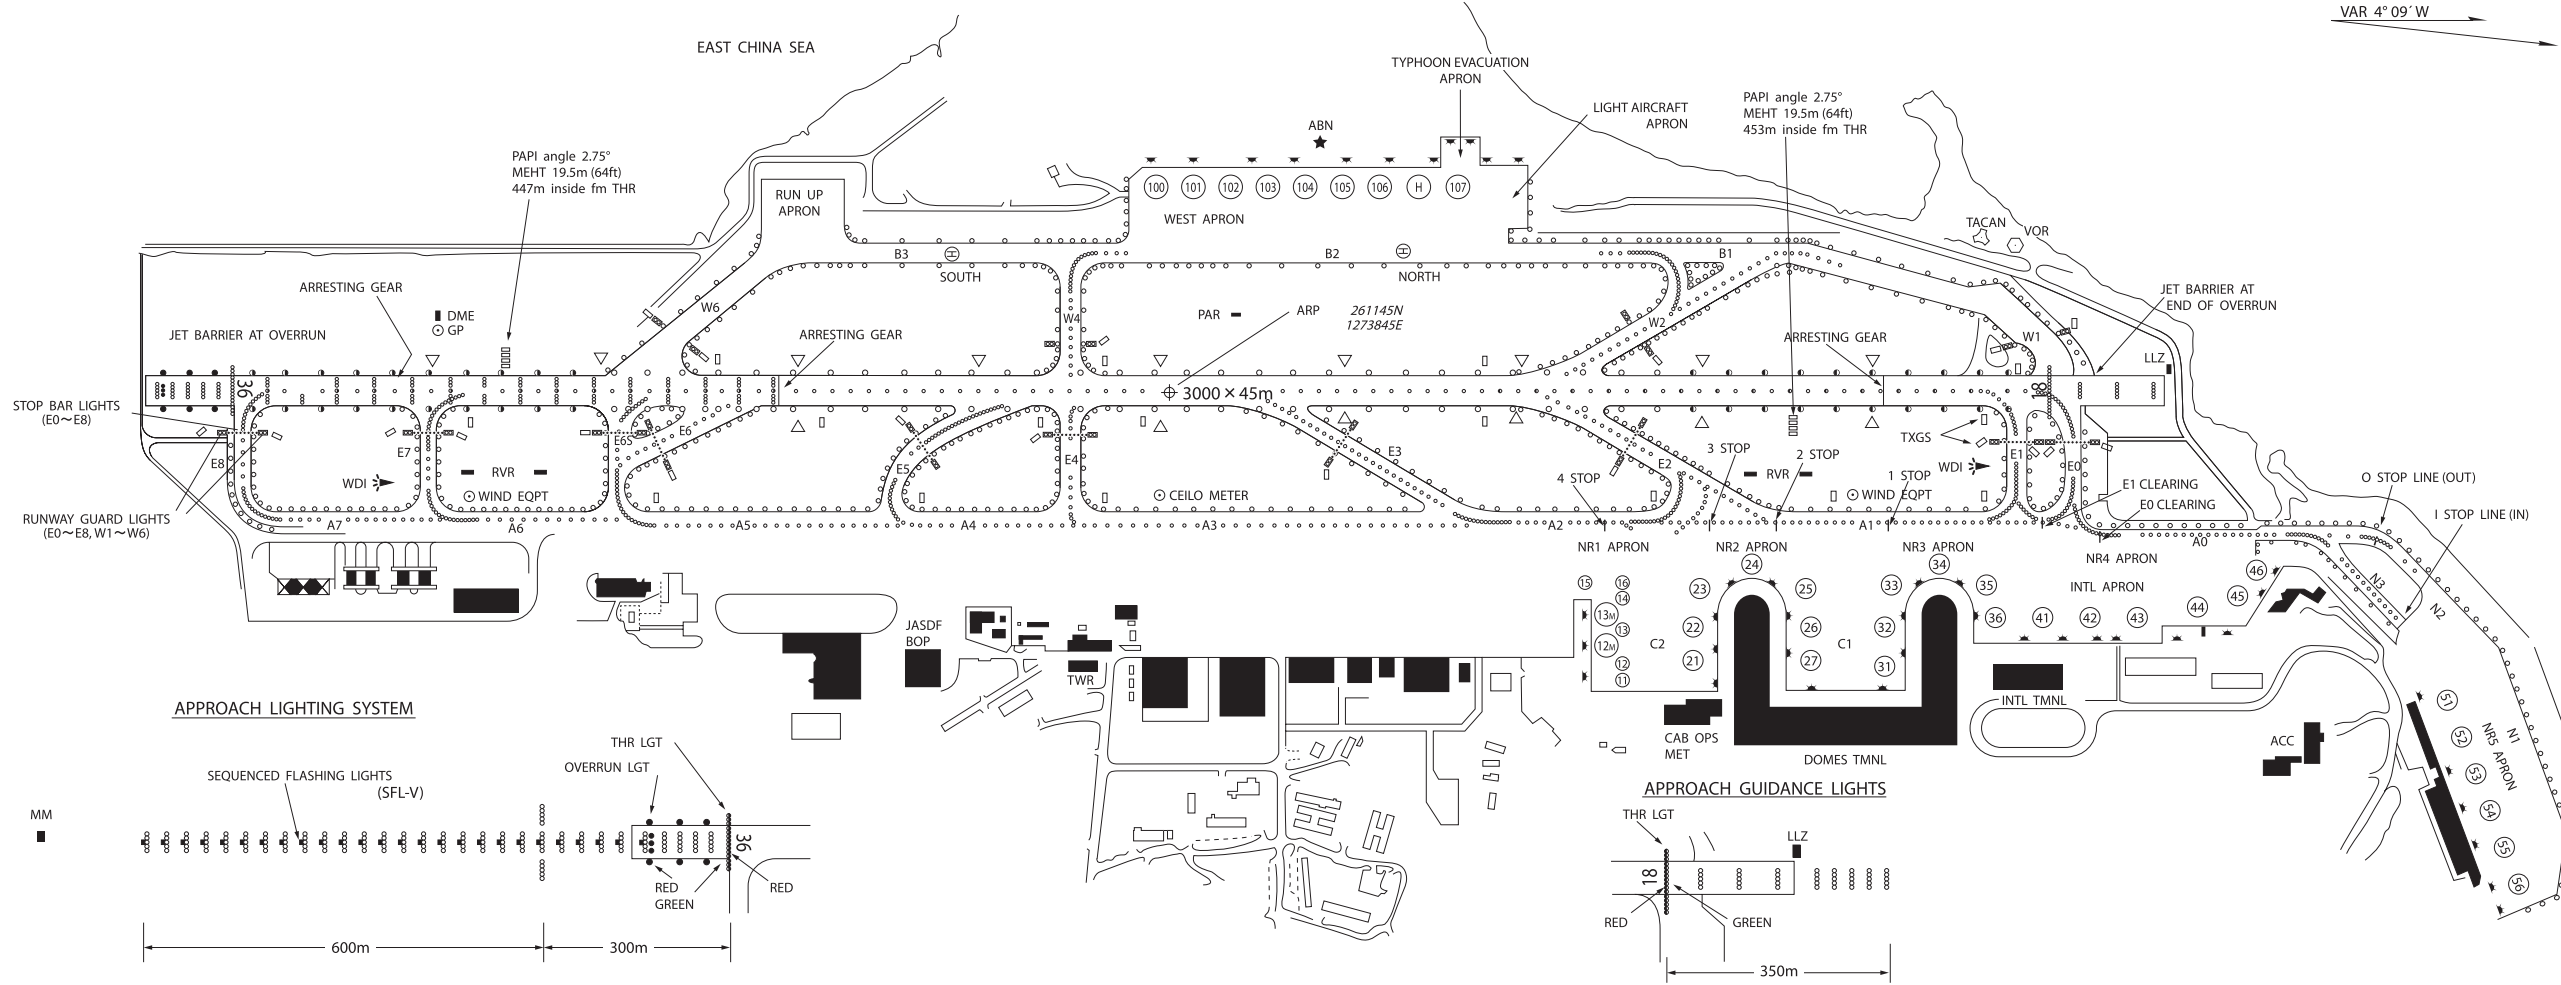

AERODROME CHART

NAHA AIRPORT
ELEV 11ft (3.3m)

MARKING AIDS

VAR 4° 09' W

APPROACH LIGHTING SYSTEM

APPROACH GUIDANCE LIGHTS