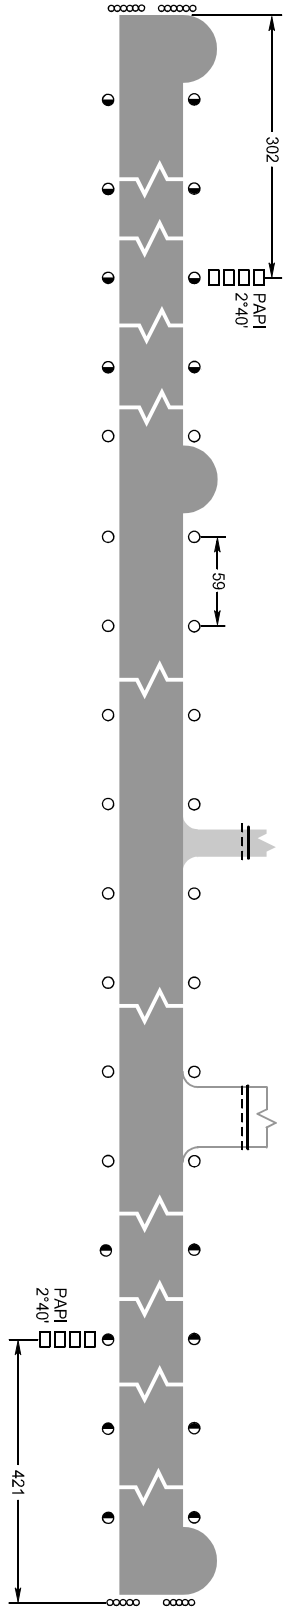

CONTROL 132.100

MARKING AIDS RWY 17 / 35 AND EXIT TWY

LIGHTING AIDS RWY 17 / 35 AND EXIT TWY

DIMENSIONS IN METRES

CHANGE: New chart