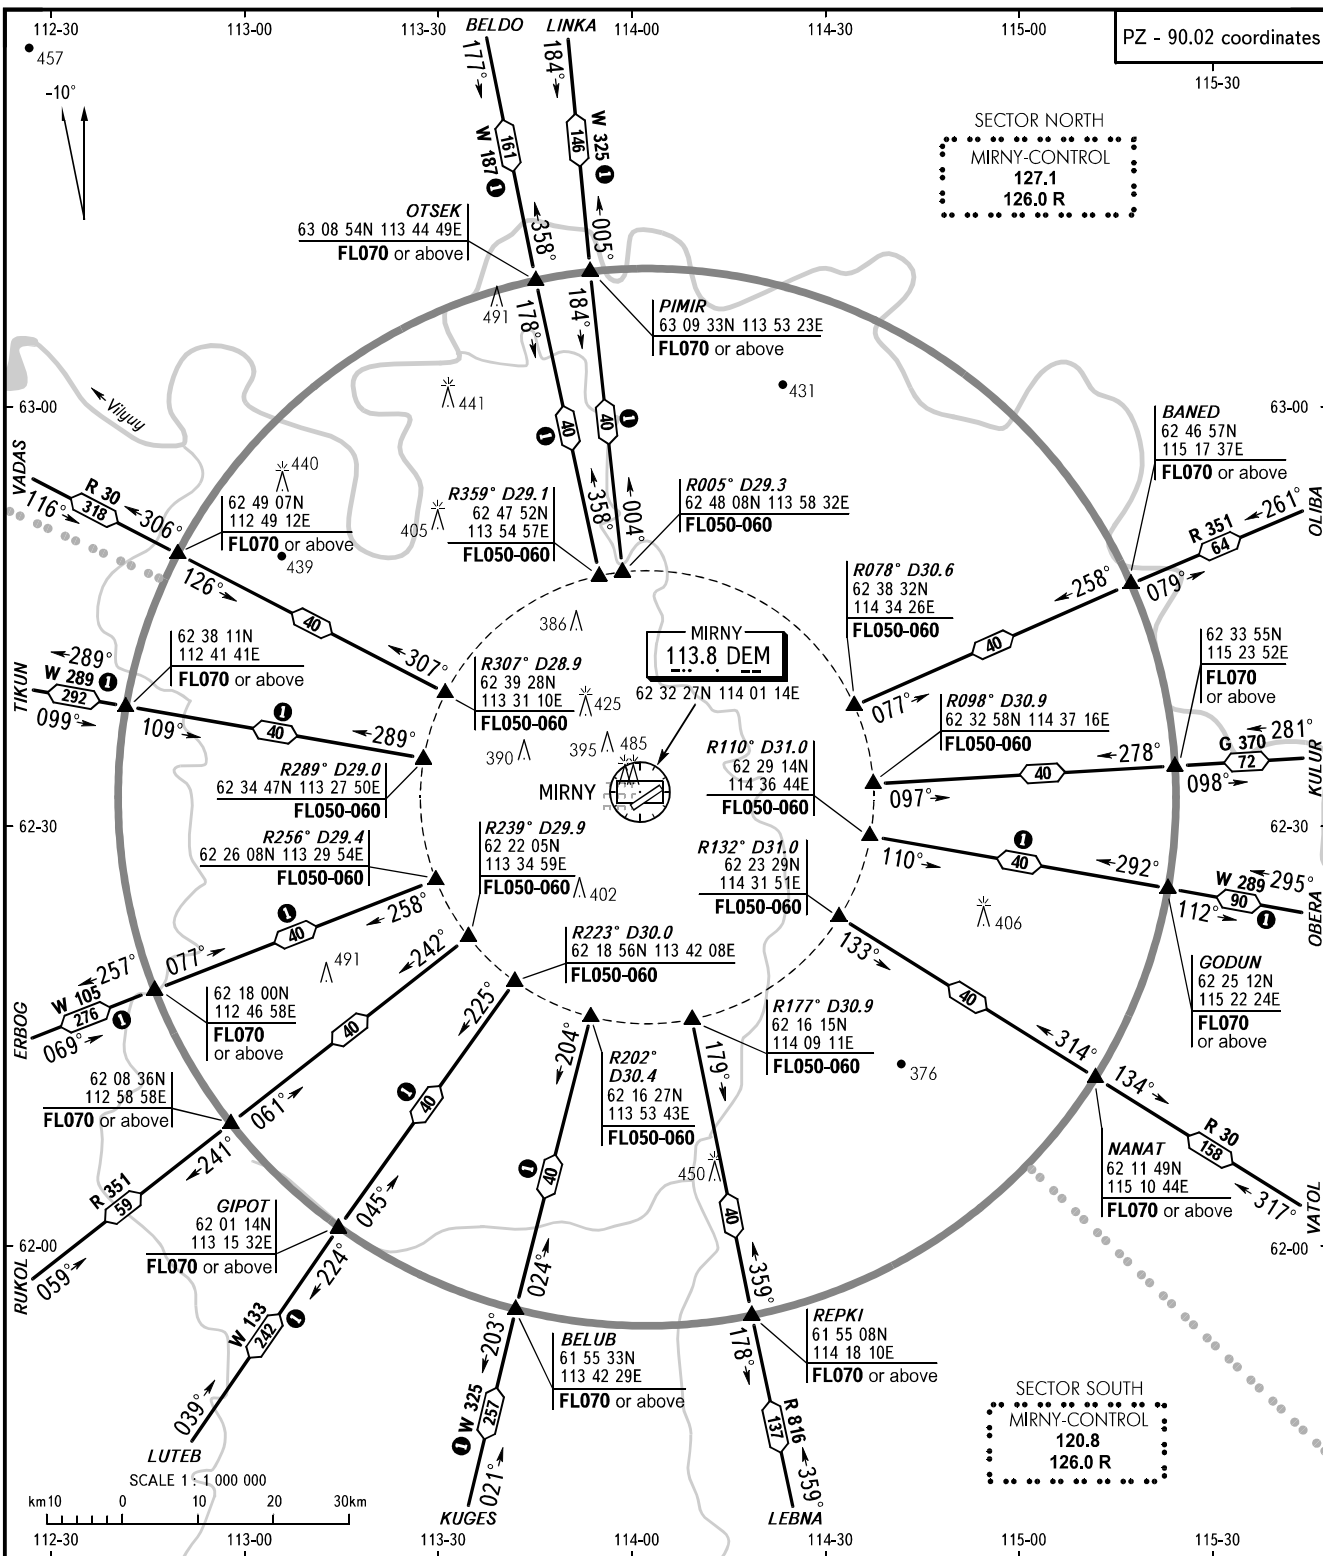

AREA CHART - ICAO

ARRIVAL, DEPARTURE
AND TRANSIT ROUTES

MIRNY, RUSSIA

MIRNY

TOWER	125.9 (124.0 by request)	● Only for Russian users of airspace.
ATIS	126.6	

BEARINGS AND TRACKS ARE MAGNETIC
ALTITUDES, HEIGHTS AND ELEVATIONS ARE IN METRES
DISTANCES ARE IN KILOMETRES

CHANGE: New chart