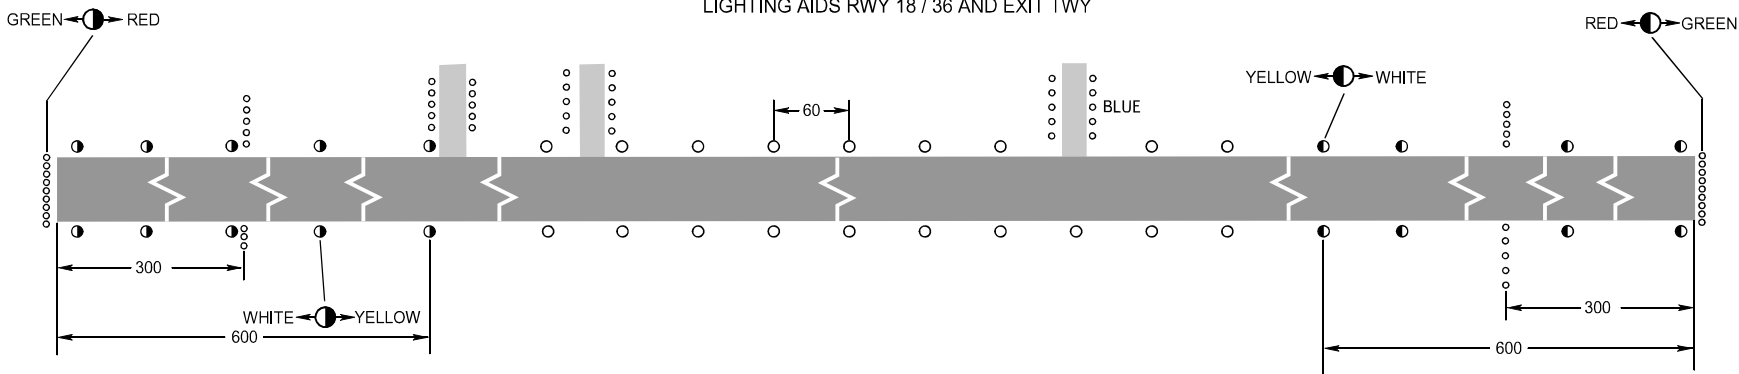

MARKING AIDS RWY 18 / 36 AND EXIT TWY

LIGHTING AIDS RWY 18 / 36 AND EXIT TWY

AERODROME LIGHTING

Runway: Edge-white, last 600m - yellow HIRL

Threshold: Green

ELEVATIONS AND
DIMENSIONS IN METRES
BEARINGS ARE MAGNETIC